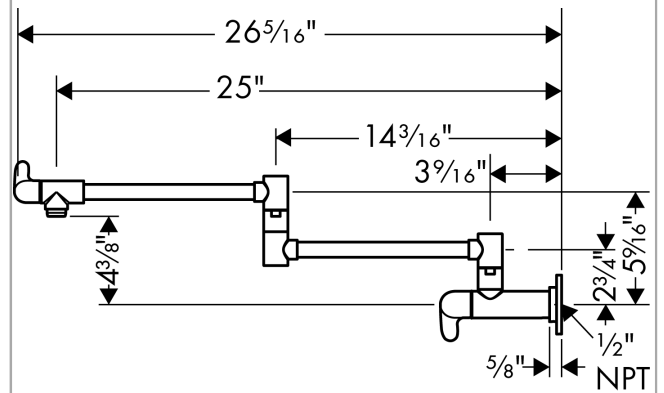

**Allegro E**  
**Pot Filler, Wall-Mounted**  
 Finish: **chrome** Part no. : **04059000**

**Description**

**Features**

- Swivel range 180°
- Aerated spray
- Wall-mounted
- For cold water connection only
- Max. flow: 2.5 GPM (9.5 L/Min)
- Ceramic valves 90°
- 1/2" NPT

**Item details**

List Price \$ 1,282.00

**Compliance / Sustainability**

**Product image**

**Scale drawing**

**Allegro E**  
**Pot Filler, Wall-Mounted**  
 Finish: **chrome** Part no. : **04059000**

Exploded drawing

Year of production: >06/08

**Allegro E**  
**Pot Filler, Wall-Mounted**  
 Finish: **chrome** Part no. : **04059000**

**Spare parts list**

Year of production: >06/08

Pos.	Description	Part no.	Price	PU
1	shut off unit	88789000	-	1
2	shut off unit	88790000	-	1
3	handle fixing set	98932000	-	1