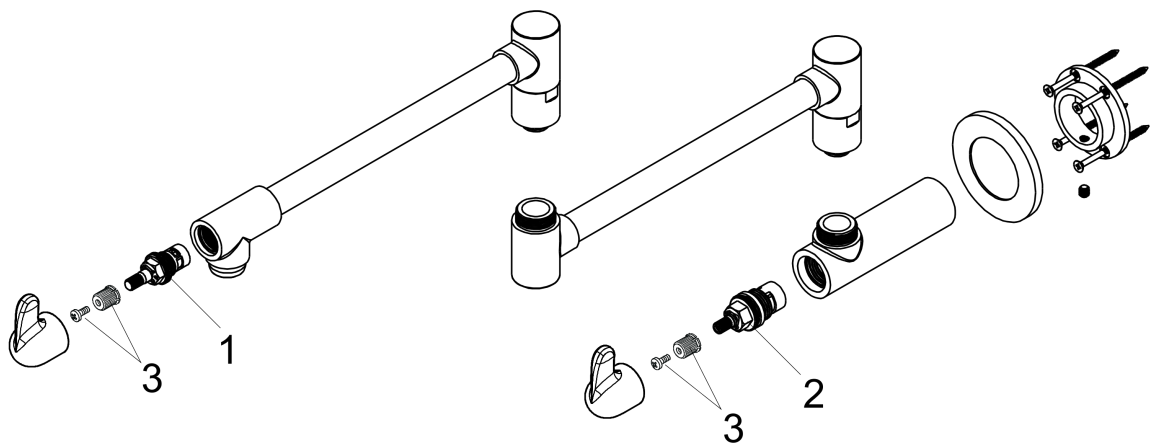

**Allegro E**  
**Pot Filler, Wall-Mounted**  
 Finish: **chrome** Part no. : **04059000**

**Description**

**Features**

- Swivel range 180°
- Aerated spray
- Wall-mounted
- For cold water connection only
- Max. flow: 2.5 GPM (9.5 L/Min)
- Ceramic valves 90°
- 1/2" NPT

**Item details**

List Price \$ 1,282.00

**Compliance / Sustainability**

**Product image**

**Scale drawing**

**Allegro E**  
**Pot Filler, Wall-Mounted**  
 Finish: **chrome** Part no. : **04059000**

Exploded drawing

Year of production: >06/08

**Allegro E**  
**Pot Filler, Wall-Mounted**  
 Finish: **chrome** Part no. : **04059000**

**Spare parts list**

Year of production: >06/08

Pos.	Description	Part no.	Price	PU
1	shut off unit	88789000	-	1
2	shut off unit	88790000	-	1
3	handle fixing set	98932000	-	1