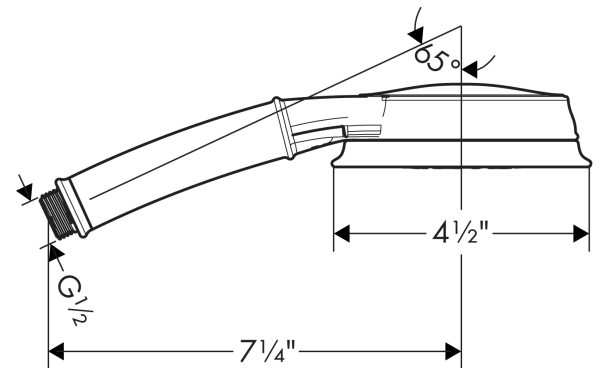

Croma 100 Classic
Handshower 3-Jet, 2.5 GPM
 Finish: **chrome** Part no. : **04072000**

Description

Features

- Spray modes: Full, Pulsating Massage, Intense Turbo
- 75 spray channels
- Max. flow: 2.5 GPM (9.5 L/Min)

Item details

List Price \$ 128.00

Technology

Compliance / Sustainability

Product image

Scale drawing

Croma 100 Classic
Handshower 3-Jet, 2.5 GPM
Finish: **chrome** Part no. : **04072000**

Exploded drawing

Year of production: >01/08

Croma 100 Classic
Handshower 3-Jet, 2.5 GPM
 Finish: **chrome** Part no. : **04072000**

Spare parts list

Year of production: >01/08

Pos.	Description	Part no.	Price	PU
1	filter packing	94246000	-	1