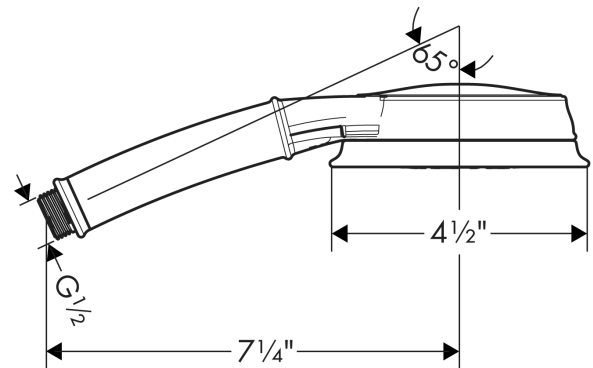

Croma 100 Classic
Handshower 3-Jet, 2.5 GPM
 Finish: **brushed nickel** Part no. : **04072820**

Description

Features

- Spray modes: Full, Pulsating Massage, Intense Turbo
- 75 spray channels
- Max. flow: 2.5 GPM (9.5 L/Min)

Item details

List Price \$ 168.00

Technology

Compliance / Sustainability

Product image

Scale drawing

Croma 100 Classic
Handshower 3-Jet, 2.5 GPM
Finish: **brushed nickel** Part no. : **04072820**

Exploded drawing

Year of production: >01/08

Croma 100 Classic
Handshower 3-Jet, 2.5 GPM
 Finish: **brushed nickel** Part no. : **04072820**

Spare parts list

Year of production: >01/08

Pos.	Description	Part no.	Price	PU
1	filter packing	94246000	-	1