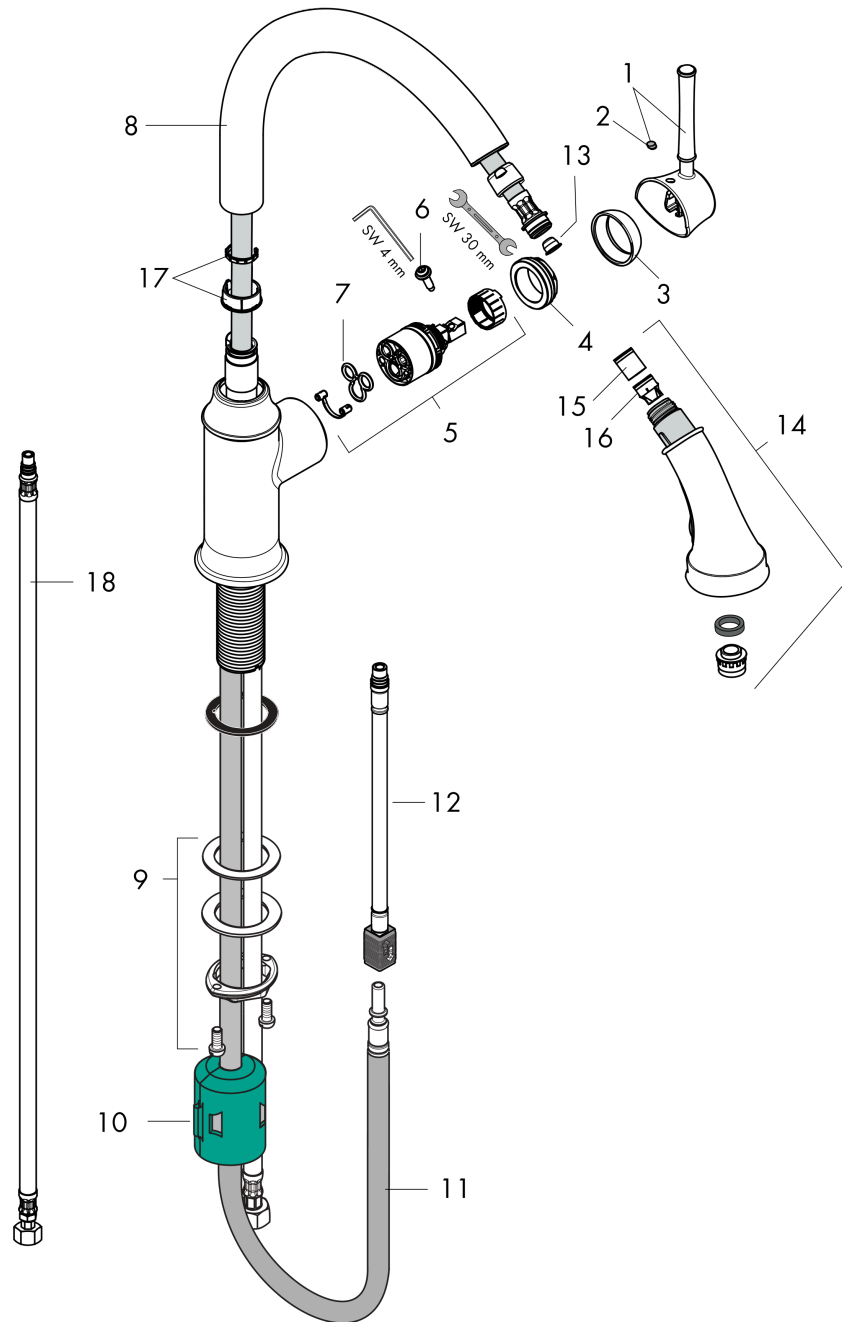

Talis C
Prep Kitchen Faucet, 2-Spray Pull-Down, 1.75 GPM
 Finish: **chrome** Part no. : **04216000**

Description

Features

- Swivel range 150°
- Aerated spray, needle spray, Shower spray pattern
- Locking spray diverter (reverts to default spray mode upon valve closing)
- MagFit magnetic sprayhead docking
- Deck mounted
- Max. flow: 1.75 GPM (6.6 L/Min)
- Ceramic cartridge
- 3/8" connections
- Integrated double backflow prevention
- Extension length up to 19 5/8" (50cm)
- Single lever kitchen mixer, connection hoses, Fastening set, Assembly instructions

Item details

List Price \$ 777.00

Technology

Compliance / Sustainability

Product image

Scale drawing

Talis C
Prep Kitchen Faucet, 2-Spray Pull-Down, 1.75 GPM
 Finish: **chrome** Part no. : **04216000**

Exploded drawing

Year of production: >11/20

Talis C
Prep Kitchen Faucet, 2-Spray Pull-Down, 1.75 GPM
 Finish: **chrome** Part no. : **04216000**

Spare parts list

Year of production: >11/20

Pos.	Description	Part no.	Price	PU
1	handle	95900000	-	1
2	screw cover	96338000	-	1
3	flange	95498000	-	1
4	nut	97209000	-	1
5	cartridge, assy	92730000	-	1
6	locking screw for handle	95140000	-	1
7	seal	95008000	-	1
9	fixing set (Ø 34)	95049000	-	1
10	weight	98551000	-	1
11	hose 1,50 m	88624000	-	1
12	connection hose 600 mm M10x1	95561000	-	1
13	filter	97735000	-	1
14	handspray	95899000	-	1
15	non return valve	93218000	-	1
16	set of non return valves DW 15	97350000	-	1
18	connection hose 35½" M8x0,75 3/8"	96316001	-	1