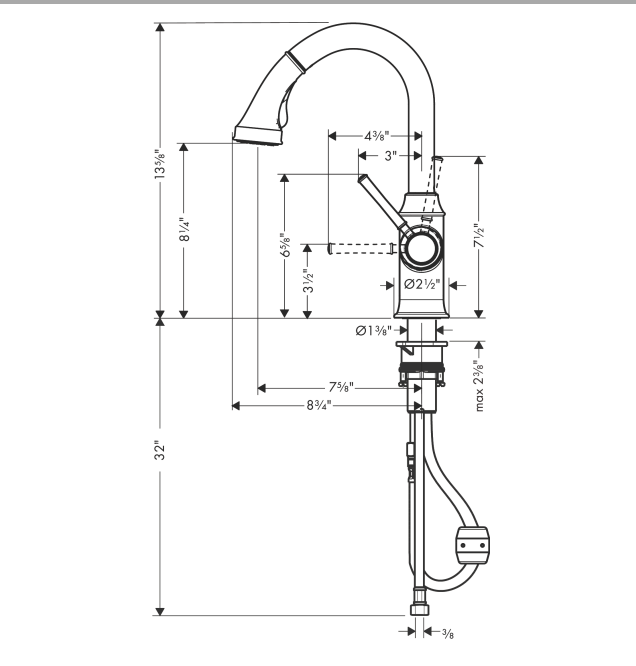

Talis C
Prep Kitchen Faucet, 2-Spray Pull-Down, 1.75 GPM
 Finish: **chrome** Part no. : **04216000**

Description

Features

- Swivel range 150°
- Aerated spray, needle spray, Shower spray pattern
- Locking spray diverter (reverts to default spray mode upon valve closing)
- MagFit magnetic sprayhead docking
- Deck mounted
- Max. flow: 1.75 GPM (6.6 L/Min)
- Ceramic cartridge
- 3/8" connections
- Integrated double backflow prevention
- Extension length up to 19 5/8" (50cm)
- Single lever kitchen mixer, connection hoses, Fastening set, Assembly instructions

Item details

List Price \$ 777.00

Technology

Compliance / Sustainability

Product image

Scale drawing

Talis C
Prep Kitchen Faucet, 2-Spray Pull-Down, 1.75 GPM
 Finish: **chrome** Part no. : **04216000**

Exploded drawing

Year of production: >11/20

Talis C
Prep Kitchen Faucet, 2-Spray Pull-Down, 1.75 GPM
 Finish: **chrome** Part no. : **04216000**

Spare parts list

Year of production: >11/20

Pos.	Description	Part no.	Price	PU
1	handle	95900000	-	1
2	screw cover	96338000	-	1
3	flange	95498000	-	1
4	nut	97209000	-	1
5	cartridge, assy	92730000	-	1
6	locking screw for handle	95140000	-	1
7	seal	95008000	-	1
9	fixing set (Ø 34)	95049000	-	1
10	weight	98551000	-	1
11	hose 1,50 m	88624000	-	1
12	connection hose 600 mm M10x1	95561000	-	1
13	filter	97735000	-	1
14	handspray	95899000	-	1
15	non return valve	93218000	-	1
16	set of non return valves DW 15	97350000	-	1
18	connection hose 35½" M8x0,75 3/8"	96316001	-	1