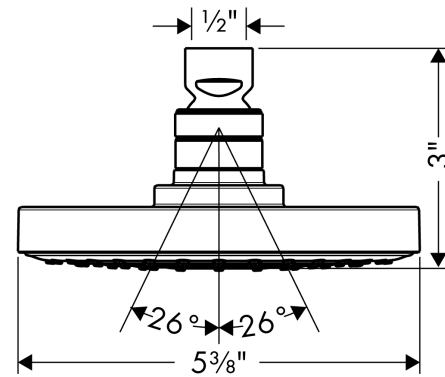

**Raindance S**  
**Showerhead 150 1-Jet, 2.0 GPM**  
 Finish: **chrome** Part no. : **04342000**

**Description**

**Features**

- Shower head size: 5.9"
- Spray modes: RainAir
- Max. flow: 2.0 GPM (7.6 L/Min)
- 90 spray channels
- Spray face finish: grey
- EcoAir Technology

**Item details**

List Price \$ 237.00

**Technology**

**Compliance / Sustainability**

**Product image**

**Scale drawing**

**Raindance S**  
**Showerhead 150 1-Jet, 2.0 GPM**  
Finish: **chrome** Part no. : **04342000**

Exploded drawing

Year of production: >06/10

1

**Raindance S**  
**Showerhead 150 1-Jet, 2.0 GPM**  
 Finish: **chrome** Part no. : **04342000**

**Spare parts list**

Year of production: >06/10

Pos.	Description	Part no.	Price	PU
1	filter packing	88649000	-	1