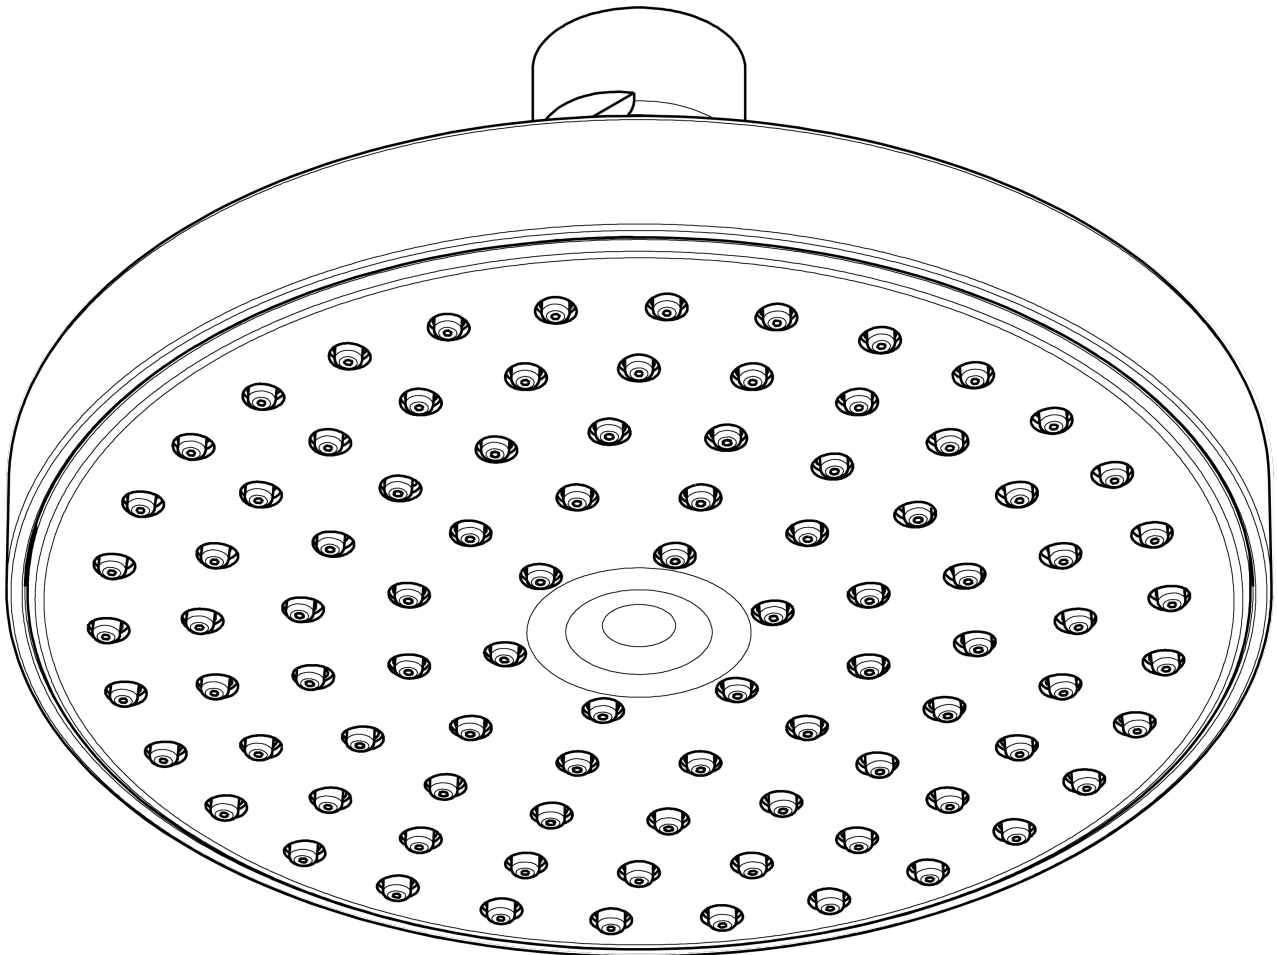

**Raindance S**  
**Showerhead 150 1-Jet, 2.0 GPM**  
 Finish: **chrome** Part no. : **04342000**

**Description**

**Features**

- Shower head size: 5.9"
- Spray modes: RainAir
- Max. flow: 2.0 GPM (7.6 L/Min)
- 90 spray channels
- Spray face finish: grey
- EcoAir Technology

**Item details**

List Price \$ 237.00

**Technology**

**Compliance / Sustainability**

**Product image**

**Scale drawing**

**Raindance S**  
**Showerhead 150 1-Jet, 2.0 GPM**  
Finish: **chrome** Part no. : **04342000**

Exploded drawing

Year of production: >06/10

1

**Raindance S**  
**Showerhead 150 1-Jet, 2.0 GPM**  
 Finish: **chrome** Part no. : **04342000**

**Spare parts list**

Year of production: >06/10

Pos.	Description	Part no.	Price	PU
1	filter packing	88649000	-	1