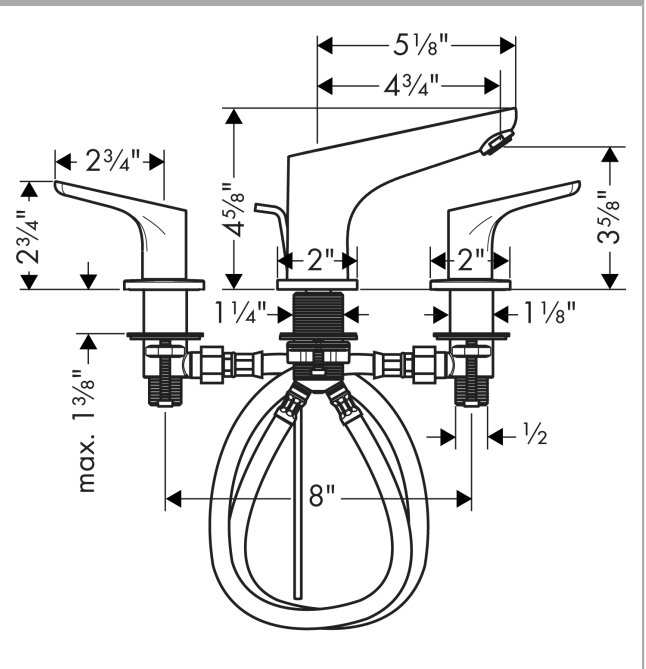

Focus

Widespread Faucet 100 with Pop-Up Drain, 1.2 GPM

Finish: **chrome** Part no. : **04369000**

Description

Features

- Handle variant: Lever
- Spray modes: aerated spray
- Max. flow: 1.2 GPM (4.5 L/Min)
- Ceramic valves hot/cold 90°
- Includes pop-up drain

Item details

List Price \$ 469.00

Technology

Compliance / Sustainability

Product image

Scale drawing

Focus

Widespread Faucet 100 with Pop-Up Drain, 1.2 GPM

Finish: **chrome** Part no. : **04369000**

Exploded drawing

Year of production: >07/16

Focus

Widespread Faucet 100 with Pop-Up Drain, 1.2 GPM

Finish: **chrome** Part no. : **04369000**

Spare parts list

Year of production: >07/16

Pos.	Description	Part no.	Price	PU
1	aerator M24x1 (4,5 l/min)	92877000	-	1
2	escutcheon for spout	97505000	-	1
3	O-ring 11x2	98127000	-	1
4	fixing set (Ø 32)	13961000	-	1
5	connection hose 17½" M10x1 3/8"	94071001	-	1
6	shut off unit right closing	94009000	-	1
7	shut off unit left closing	94008000	-	1
8	handle	95930001	-	1
9	pull rod	96657000	-	1
a	pop up waste	88509000	-	1