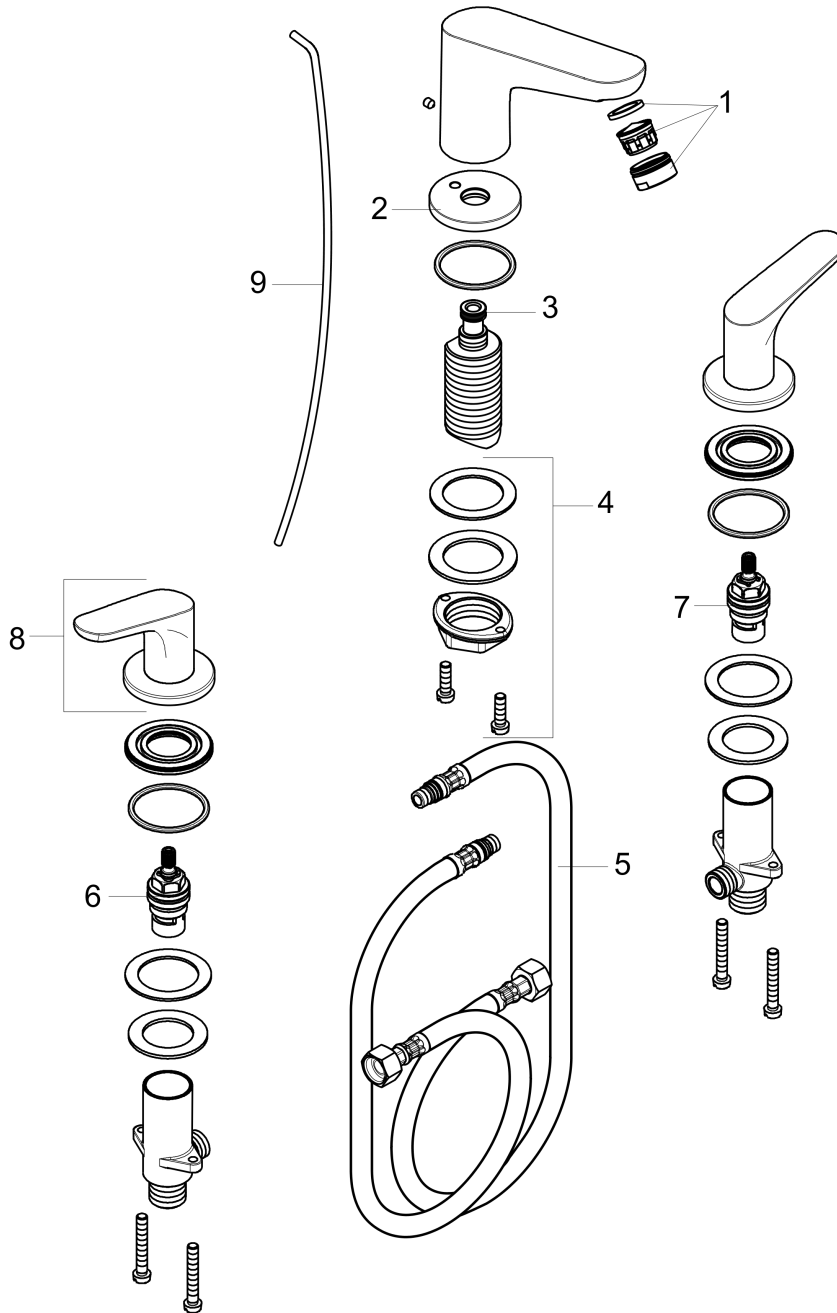

Focus

Widespread Faucet 100 with Pop-Up Drain, 1.2 GPM

Finish: **chrome** Part no. : **04369000**

Description

Features

- Handle variant: Lever
- Spray modes: aerated spray
- Max. flow: 1.2 GPM (4.5 L/Min)
- Ceramic valves hot/cold 90°
- Includes pop-up drain

Item details

List Price \$ 469.00

Technology

Compliance / Sustainability

Product image

Scale drawing

Focus

Widespread Faucet 100 with Pop-Up Drain, 1.2 GPM

Finish: **chrome** Part no. : **04369000**

Exploded drawing

Year of production: >07/16

Focus

Widespread Faucet 100 with Pop-Up Drain, 1.2 GPM

Finish: **chrome** Part no. : **04369000**

Spare parts list

Year of production: >07/16

Pos.	Description	Part no.	Price	PU
1	aerator M24x1 (4,5 l/min)	92877000	-	1
2	escutcheon for spout	97505000	-	1
3	O-ring 11x2	98127000	-	1
4	fixing set (Ø 32)	13961000	-	1
5	connection hose 17½" M10x1 3/8"	94071001	-	1
6	shut off unit right closing	94009000	-	1
7	shut off unit left closing	94008000	-	1
8	handle	95930001	-	1
9	pull rod	96657000	-	1
a	pop up waste	88509000	-	1