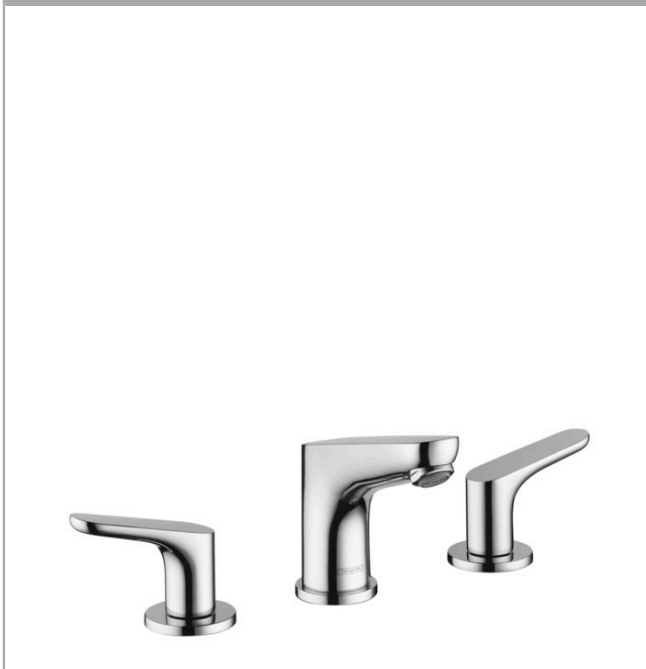

Focus

Widespread Faucet 100 with Pop-Up Drain, 1.2 GPM

Finish: **chrome** Part no. : **04369000**

Description

Features

- Handle variant: Lever
- Spray modes: aerated spray
- Max. flow: 1.2 GPM (4.5 L/Min)
- Ceramic valves hot/cold 90°
- Includes pop-up drain

Item details

List Price \$ 469.00

Technology

Compliance / Sustainability

Product image

Scale drawing

Focus

Widespread Faucet 100 with Pop-Up Drain, 1.2 GPM

Finish: **chrome** Part no. : **04369000**

Exploded drawing

Year of production: >07/16

Focus

Widespread Faucet 100 with Pop-Up Drain, 1.2 GPM

Finish: **chrome** Part no. : **04369000**

Spare parts list

Year of production: >07/16

Pos.	Description	Part no.	Price	PU
1	aerator M24x1 (4,5 l/min)	92877000	-	1
2	escutcheon for spout	97505000	-	1
3	O-ring 11x2	98127000	-	1
4	fixing set (Ø 32)	13961000	-	1
5	connection hose 17½" M10x1 3/8"	94071001	-	1
6	shut off unit right closing	94009000	-	1
7	shut off unit left closing	94008000	-	1
8	handle	95930001	-	1
9	pull rod	96657000	-	1
a	pop up waste	88509000	-	1