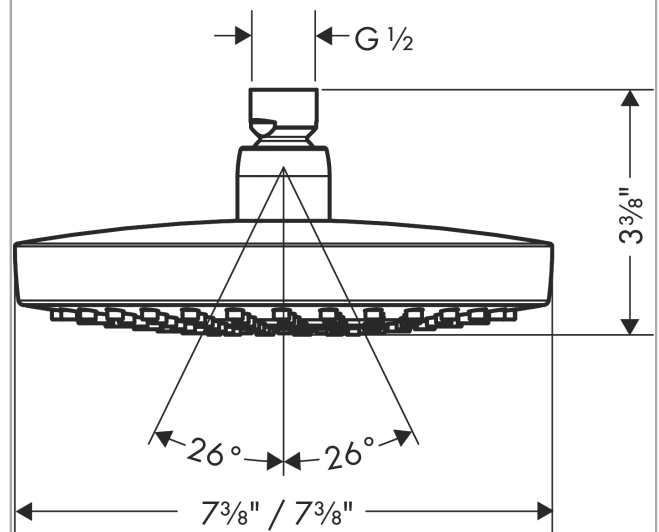

**Croma Select E**  
**Showerhead 180 2-Jet, 1.8 GPM**  
 Finish: **chrome** Part no. : **04387000**

**Description**

**Features**

- Shower head size: 7 1/8"
- Spray modes: Rain, IntenseRain
- Max. flow: 1.8 GPM (6.8 L/Min)
- Select button for comfortable alternation of spray modes
- 147 spray channels
- Spray face finish: Fully-finished matching spray face

**Item details**

List Price \$ 350.00

**Technology**

**Compliance / Sustainability**

**Product image**

**Scale drawing**

**Croma Select E**  
**Showerhead 180 2-Jet, 1.8 GPM**  
Finish: **chrome** Part no. : **04387000**

Exploded drawing

Year of production: >01/18

**Croma Select E**  
**Showerhead 180 2-Jet, 1.8 GPM**  
 Finish: **chrome** Part no. : **04387000**

Spare parts list

Year of production: >01/18

| Pos. | Description   | Part no. | Price | PU |
|------|---------------|----------|-------|----|
| 1    | seal          | 98058000 | -     | 1  |
| 2    | filter        | 97735000 | -     | 1  |
| 3    | selector assy | 93092000 | -     | 1  |