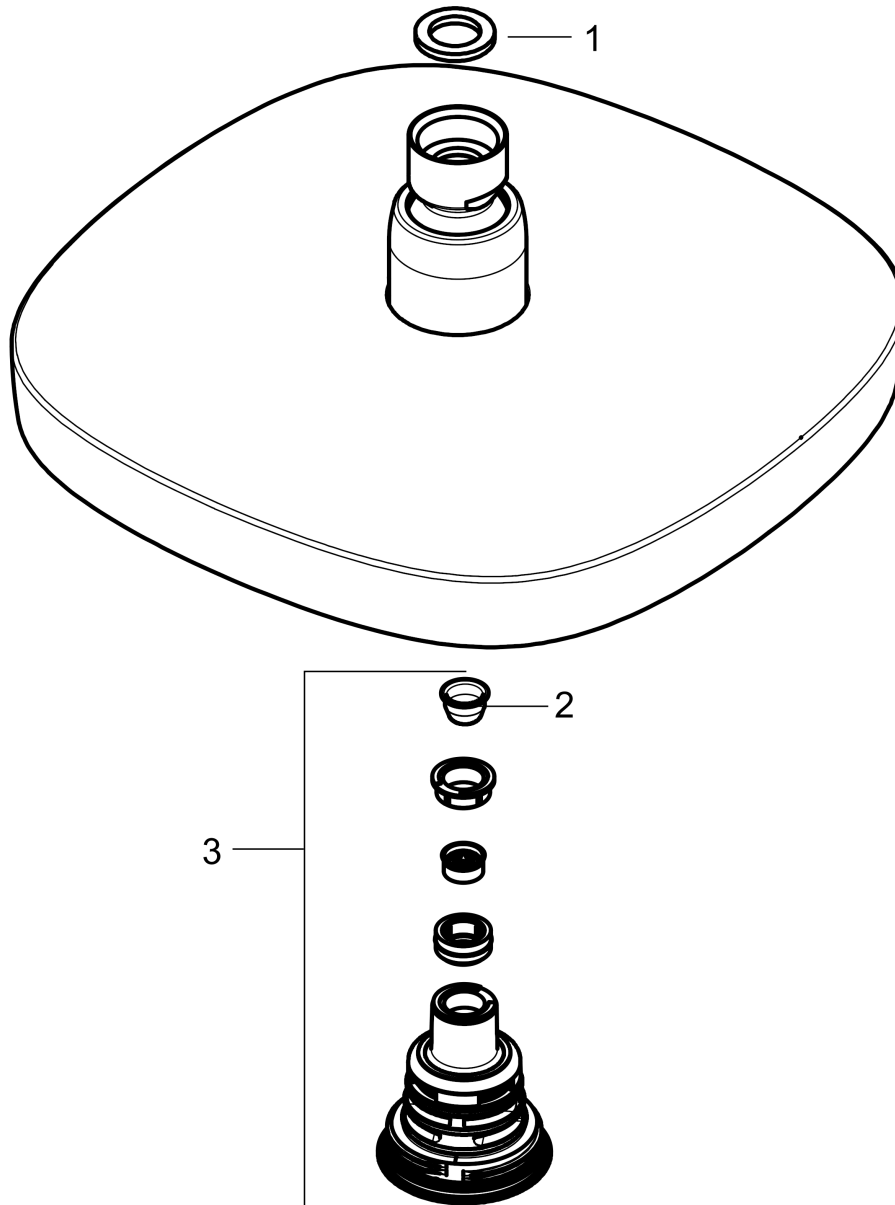

**Croma Select E**  
**Showerhead 180 2-Jet, 1.8 GPM**  
 Finish: **chrome** Part no. : **04387000**

**Description**

**Features**

- Shower head size: 7 1/8"
- Spray modes: Rain, IntenseRain
- Max. flow: 1.8 GPM (6.8 L/Min)
- Select button for comfortable alternation of spray modes
- 147 spray channels
- Spray face finish: Fully-finished matching spray face

**Item details**

List Price \$ 350.00

**Technology**

**Compliance / Sustainability**

**Product image**

**Scale drawing**

**Croma Select E**  
**Showerhead 180 2-Jet, 1.8 GPM**  
Finish: **chrome** Part no. : **04387000**

Exploded drawing

Year of production: >01/18

**Croma Select E**  
**Showerhead 180 2-Jet, 1.8 GPM**  
 Finish: **chrome** Part no. : **04387000**

Spare parts list

Year of production: >01/18

| Pos. | Description   | Part no. | Price | PU |
|------|---------------|----------|-------|----|
| 1    | seal          | 98058000 | -     | 1  |
| 2    | filter        | 97735000 | -     | 1  |
| 3    | selector assy | 93092000 | -     | 1  |