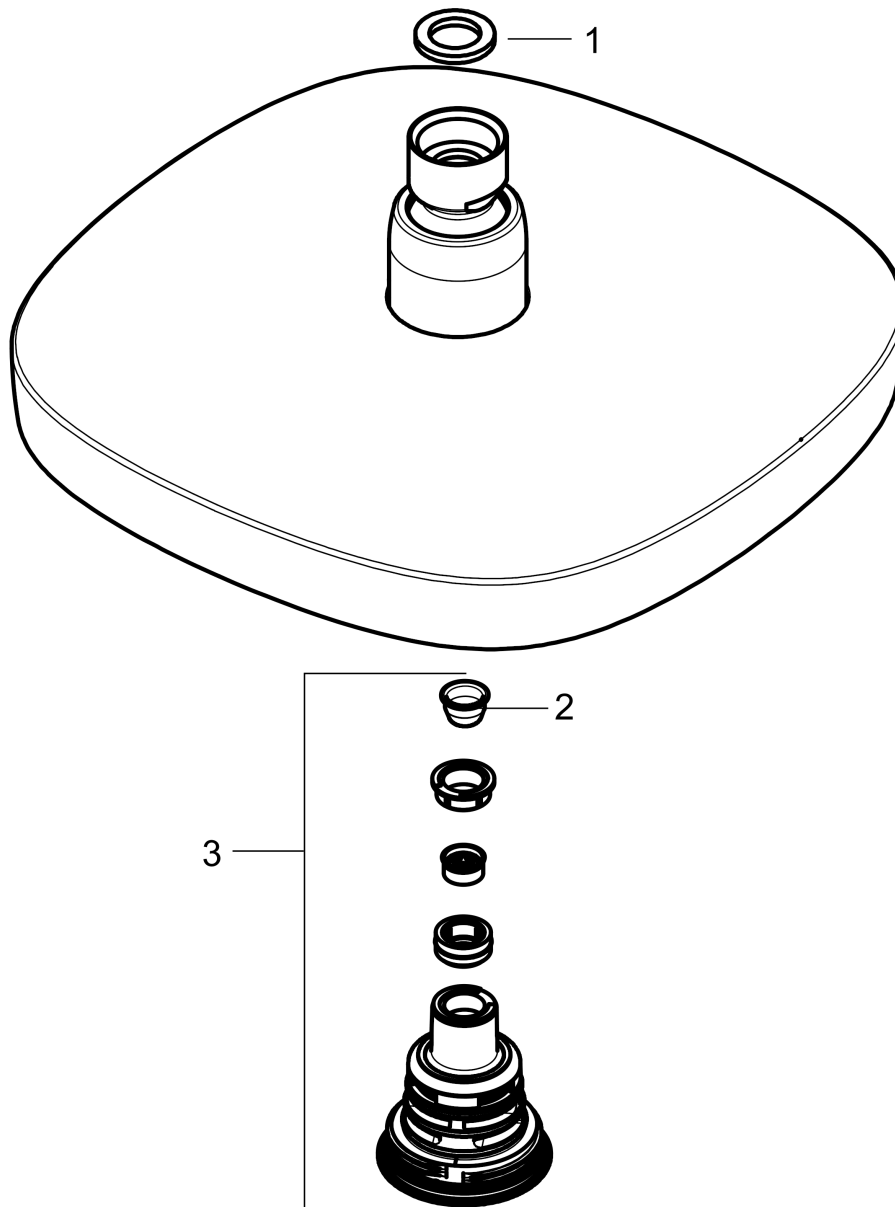

Croma Select E
Showerhead 180 2-Jet, 1.8 GPM
 Finish: **brushed nickel** Part no. : **04387820**

Description

Features

- Shower head size: 7 1/8"
- Spray modes: Rain, IntenseRain
- Max. flow: 1.8 GPM (6.8 L/Min)
- Select button for comfortable alternation of spray modes
- 147 spray channels
- Spray face finish: Fully-finished matching spray face

Item details

List Price \$ 462.00

Technology

Compliance / Sustainability

Product image

Scale drawing

Croma Select E
Showerhead 180 2-Jet, 1.8 GPM
Finish: **brushed nickel** Part no. : **04387820**

Exploded drawing

Year of production: >04/18

Croma Select E
Showerhead 180 2-Jet, 1.8 GPM
 Finish: **brushed nickel** Part no. : **04387820**

Spare parts list

Year of production: >04/18

Pos.	Description	Part no.	Price	PU
1	seal	98058000	-	1
2	filter	97735000	-	1
3	selector assy	93092000	-	1