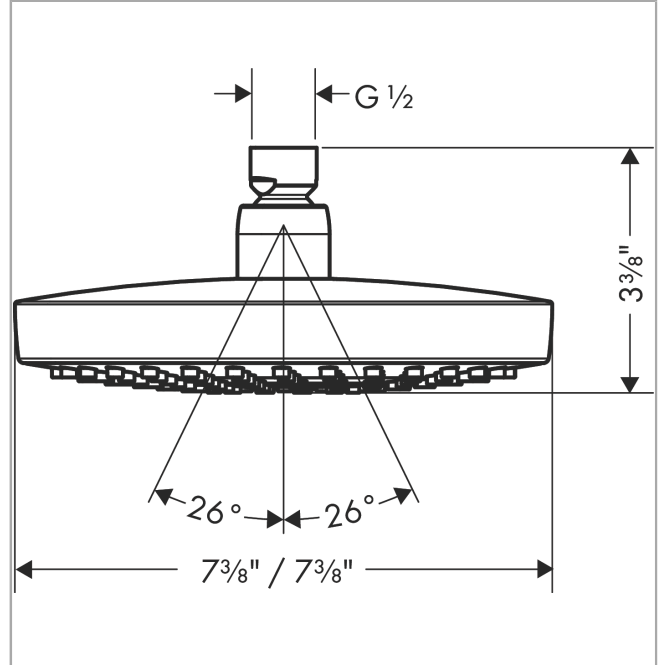

Croma Select E
Showerhead 180 2-Jet, 1.8 GPM
 Finish: **brushed nickel** Part no. : **04387820**

Description

Features

- Shower head size: 7 1/8"
- Spray modes: Rain, IntenseRain
- Max. flow: 1.8 GPM (6.8 L/Min)
- Select button for comfortable alternation of spray modes
- 147 spray channels
- Spray face finish: Fully-finished matching spray face

Item details

List Price \$ 462.00

Technology

Compliance / Sustainability

Product image

Scale drawing

Croma Select E
Showerhead 180 2-Jet, 1.8 GPM
Finish: **brushed nickel** Part no. : **04387820**

Exploded drawing

Year of production: >04/18

Croma Select E
Showerhead 180 2-Jet, 1.8 GPM
 Finish: **brushed nickel** Part no. : **04387820**

Spare parts list

Year of production: >04/18

Pos.	Description	Part no.	Price	PU
1	seal	98058000	-	1
2	filter	97735000	-	1
3	selector assy	93092000	-	1