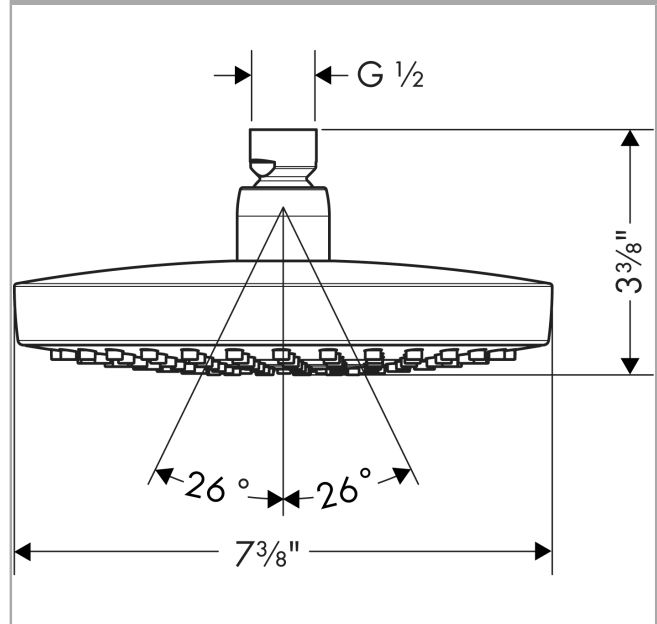

Croma Select S
Showerhead 180 2-Jet, 1.8 GPM
 Finish: **chrome** Part no. : **04388000**

Description

Features

- Shower head size: 7 1/8"
- Spray modes: Rain, IntenseRain
- Max. flow: 1.8 GPM (6.8 L/Min)
- Select button for comfortable alternation of spray modes
- 147 spray channels
- Spray face finish: Fully-finished matching spray face

Item details

List Price \$ 350.00

Technology

Compliance / Sustainability

Product image

Scale drawing

Croma Select S
Showerhead 180 2-Jet, 1.8 GPM
Finish: **chrome** Part no. : **04388000**

Exploded drawing

Year of production: >01/18

Croma Select S
Showerhead 180 2-Jet, 1.8 GPM
 Finish: **chrome** Part no. : **04388000**

Spare parts list

Year of production: >01/18

Pos.	Description	Part no.	Price	PU
1	seal	98058000	-	1
2	filter	97735000	-	1
3	selector assy	98343001	-	1