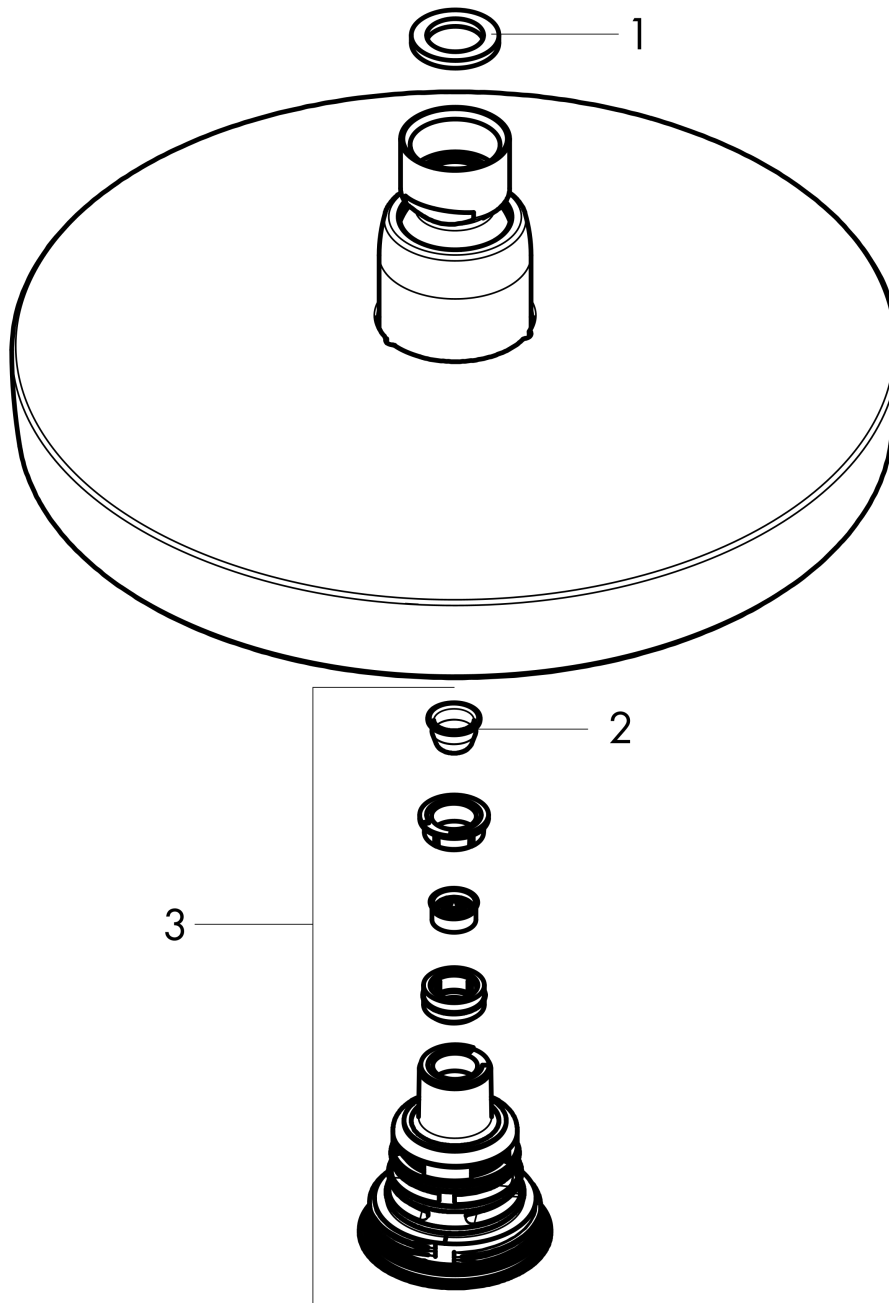

Croma Select S
Showerhead 180 2-Jet, 1.8 GPM
 Finish: **chrome** Part no. : **04388000**

Description

Features

- Shower head size: 7 1/8"
- Spray modes: Rain, IntenseRain
- Max. flow: 1.8 GPM (6.8 L/Min)
- Select button for comfortable alternation of spray modes
- 147 spray channels
- Spray face finish: Fully-finished matching spray face

Item details

List Price \$ 350.00

Technology

Compliance / Sustainability

Product image

Scale drawing

Croma Select S
Showerhead 180 2-Jet, 1.8 GPM
Finish: **chrome** Part no. : **04388000**

Exploded drawing

Year of production: >01/18

Croma Select S
Showerhead 180 2-Jet, 1.8 GPM
 Finish: **chrome** Part no. : **04388000**

Spare parts list

Year of production: >01/18

Pos.	Description	Part no.	Price	PU
1	seal	98058000	-	1
2	filter	97735000	-	1
3	selector assy	98343001	-	1