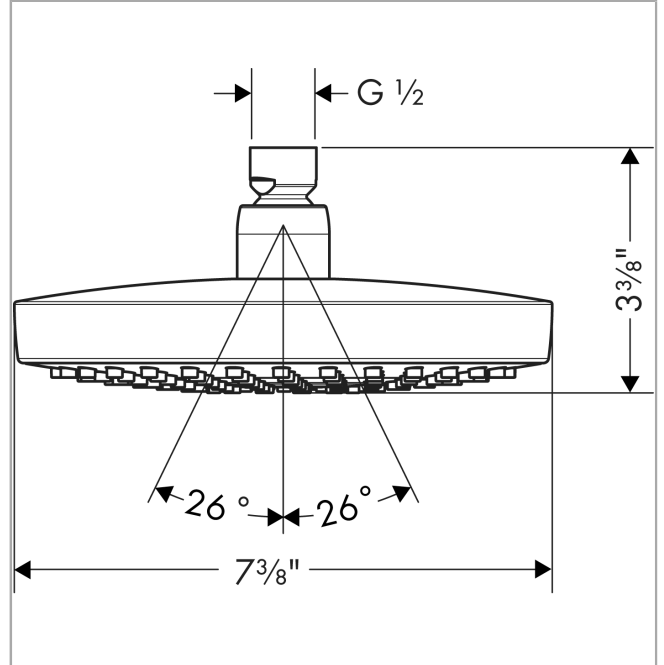

**Croma Select S**  
**Showerhead 180 2-Jet, 1.8 GPM**  
 Finish: **brushed bronze** Part no. : **04388140**

**Description**

**Features**

- Shower head size: 7 1/8"
- Spray modes: Rain, IntenseRain
- Max. flow: 1.8 GPM (6.8 L/Min)
- Select button for comfortable alternation of spray modes
- 147 spray channels
- Spray face finish: Fully-finished matching spray face

**Item details**

List Price \$ 462.00

**Technology**

**Compliance / Sustainability**

**Product image**

**Scale drawing**

**Croma Select S**  
**Showerhead 180 2-Jet, 1.8 GPM**  
Finish: **brushed bronze** Part no. : **04388140**

Exploded drawing

Year of production: >09/20

**Croma Select S**  
**Showerhead 180 2-Jet, 1.8 GPM**  
 Finish: **brushed bronze** Part no. : **04388140**

**Spare parts list**

Year of production: >09/20

Pos.	Description	Part no.	Price	PU
1	seal	98058000	-	1
2	filter	97735000	-	1
3	selector assy	93092000	-	1