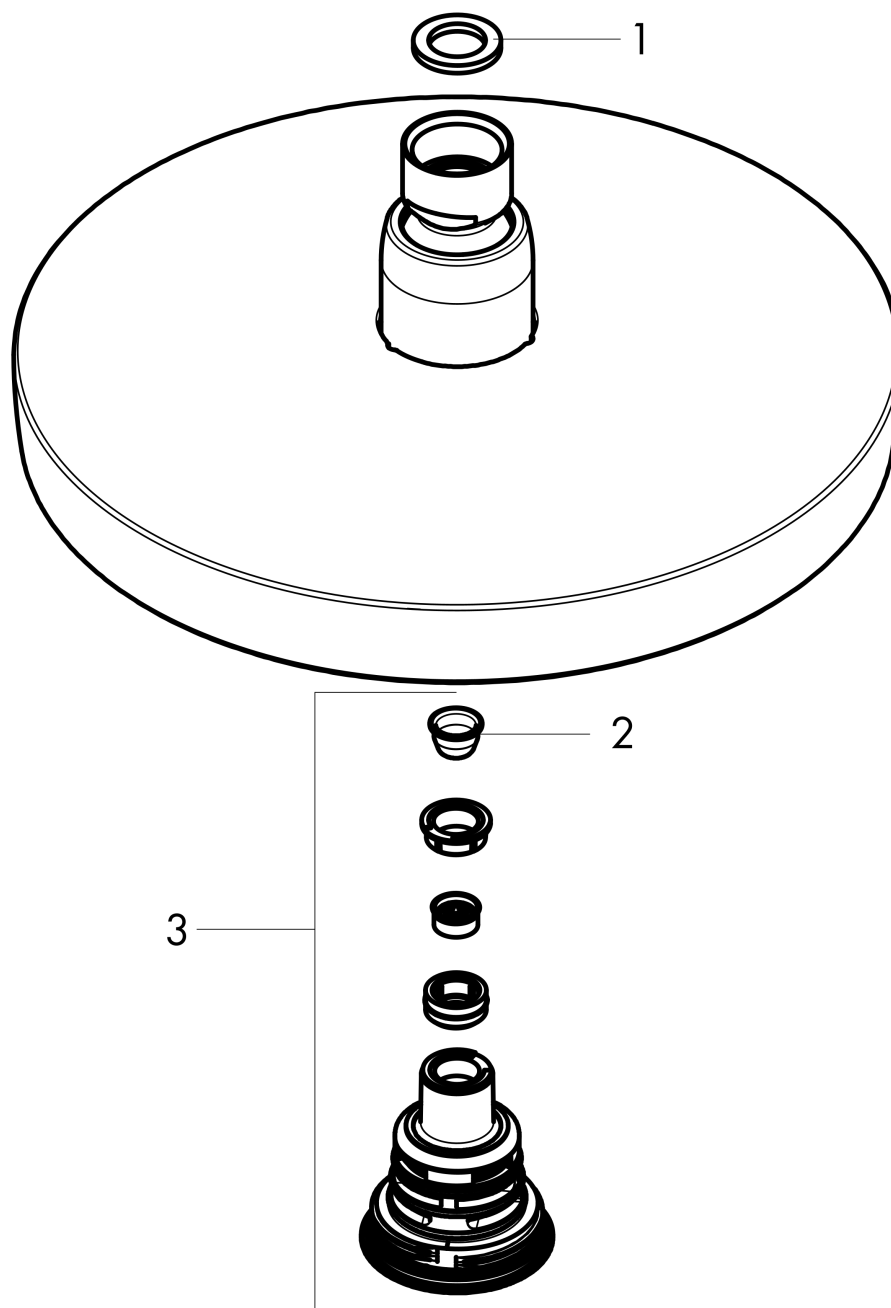

**Croma Select S**  
**Showerhead 180 2-Jet, 1.8 GPM**  
 Finish: **brushed bronze** Part no. : **04388140**

**Description**

**Features**

- Shower head size: 7 1/8"
- Spray modes: Rain, IntenseRain
- Max. flow: 1.8 GPM (6.8 L/Min)
- Select button for comfortable alternation of spray modes
- 147 spray channels
- Spray face finish: Fully-finished matching spray face

**Item details**

List Price \$ 462.00

**Technology**

**Compliance / Sustainability**

**Product image**

**Scale drawing**

**Croma Select S**  
**Showerhead 180 2-Jet, 1.8 GPM**  
Finish: **brushed bronze** Part no. : **04388140**

Exploded drawing

Year of production: >09/20

**Croma Select S**  
**Showerhead 180 2-Jet, 1.8 GPM**  
 Finish: **brushed bronze** Part no. : **04388140**

**Spare parts list**

Year of production: >09/20

Pos.	Description	Part no.	Price	PU
1	seal	98058000	-	1
2	filter	97735000	-	1
3	selector assy	93092000	-	1