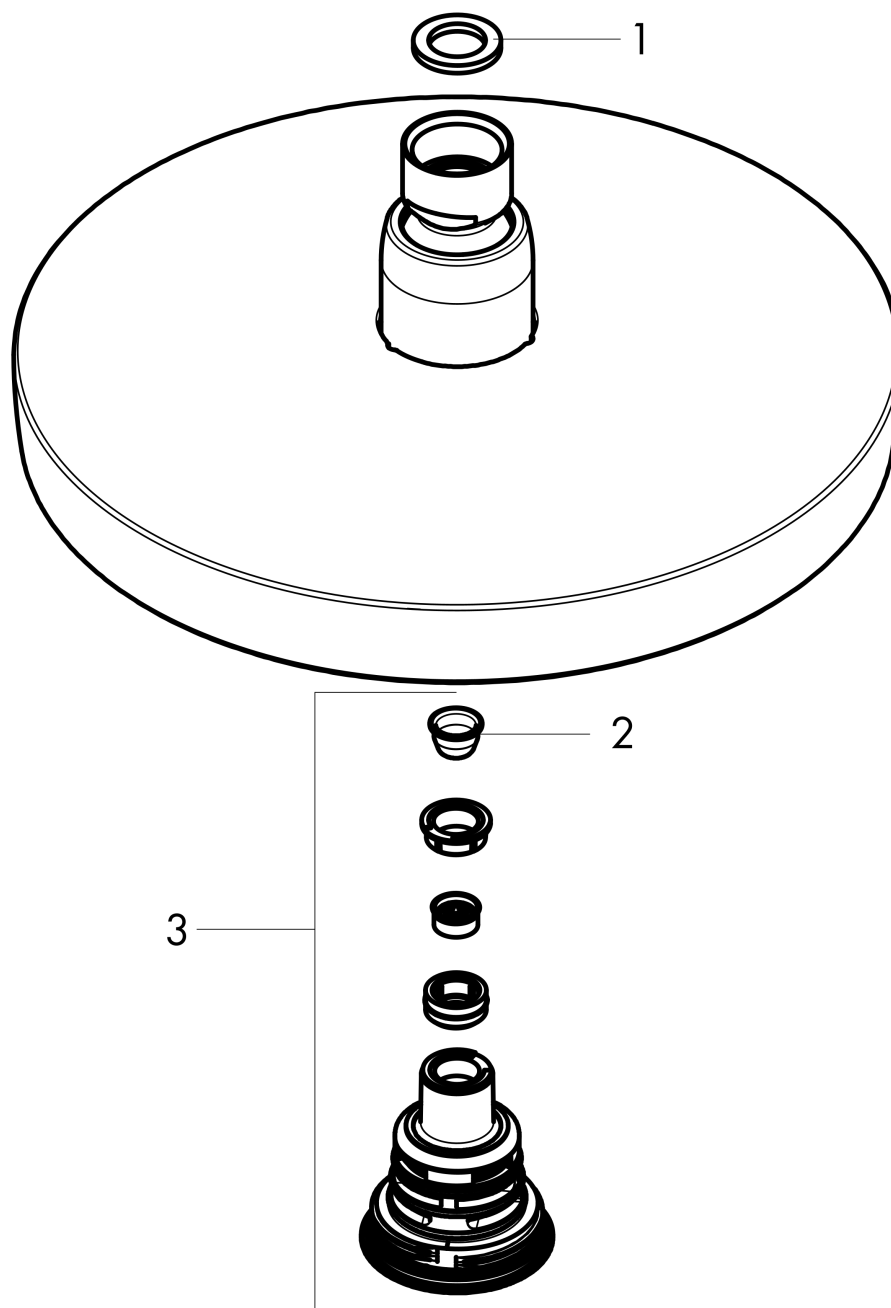

Croma Select S
Showerhead 180 2-Jet, 1.8 GPM
 Finish: **white/chrome** Part no. : **04388400**

Description

Features

- Shower head size: 7 1/8"
- Spray modes: Rain, IntenseRain
- Max. flow: 1.8 GPM (6.8 L/Min)
- Select button for comfortable alternation of spray modes
- 147 spray channels
- Spray face finish: Fully-finished matching spray face

Item details

List Price \$ 350.00

Technology

Compliance / Sustainability

Product image

Scale drawing

Croma Select S
Showerhead 180 2-Jet, 1.8 GPM
Finish: **white/chrome** Part no. : **04388400**

Exploded drawing

Year of production: >01/18

Croma Select S
Showerhead 180 2-Jet, 1.8 GPM
 Finish: **white/chrome** Part no. : **04388400**

Spare parts list

Year of production: >01/18

Pos.	Description	Part no.	Price	PU
1	seal	98058000	-	1
2	filter	97735000	-	1
3	selector assy	98343001	-	1