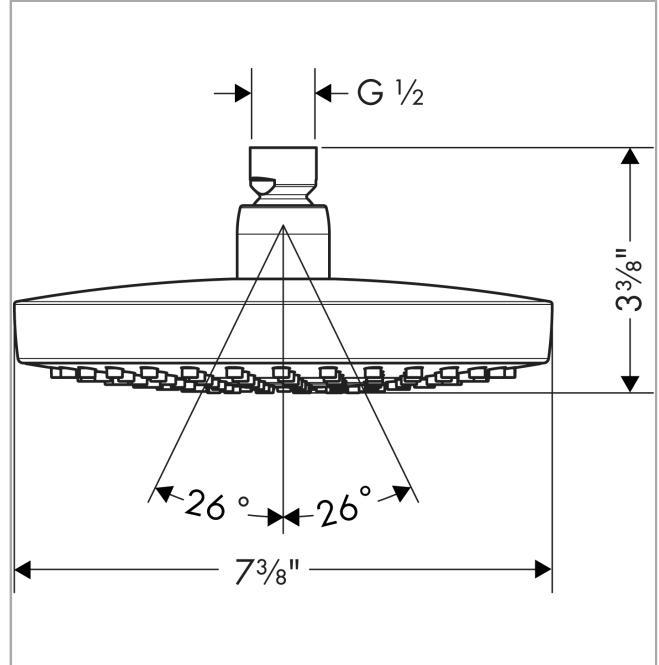

Croma Select S
Showerhead 180 2-Jet, 1.8 GPM
 Finish: **white/chrome** Part no. : **04388400**

Description

Features

- Shower head size: 7 1/8"
- Spray modes: Rain, IntenseRain
- Max. flow: 1.8 GPM (6.8 L/Min)
- Select button for comfortable alternation of spray modes
- 147 spray channels
- Spray face finish: Fully-finished matching spray face

Item details

List Price \$ 350.00

Technology

Compliance / Sustainability

Product image

Scale drawing

Croma Select S
Showerhead 180 2-Jet, 1.8 GPM
Finish: **white/chrome** Part no. : **04388400**

Exploded drawing

Year of production: >01/18

Croma Select S
Showerhead 180 2-Jet, 1.8 GPM
 Finish: **white/chrome** Part no. : **04388400**

Spare parts list

Year of production: >01/18

Pos.	Description	Part no.	Price	PU
1	seal	98058000	-	1
2	filter	97735000	-	1
3	selector assy	98343001	-	1