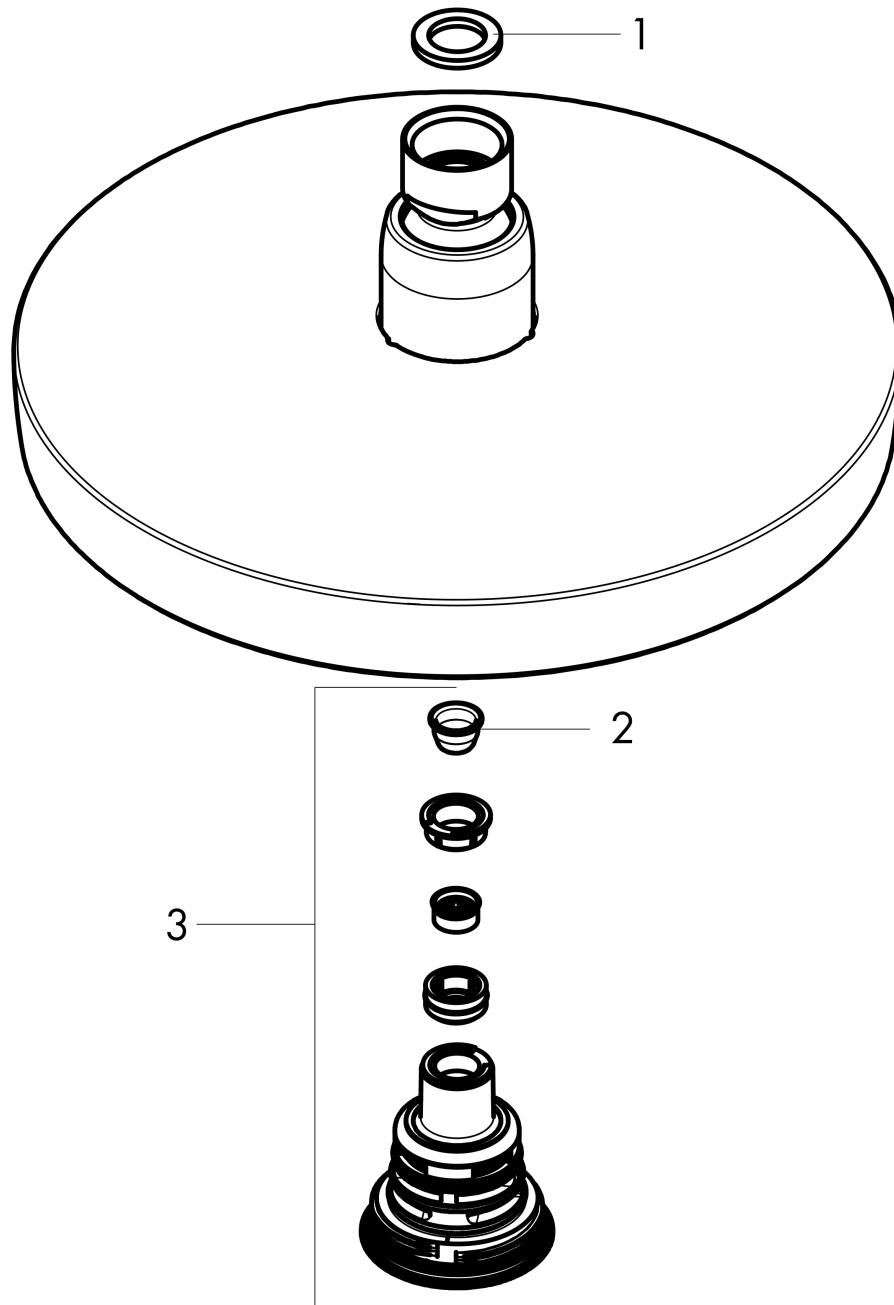

Croma Select S
Showerhead 180 2-Jet, 1.8 GPM
 Finish: **matte white** Part no. : **04388700**

Description

Features

- Shower head size: 7 1/8"
- Spray modes: Rain, IntenseRain
- Max. flow: 1.8 GPM (6.8 L/Min)
- Select button for comfortable alternation of spray modes
- 147 spray channels
- Spray face finish: Fully-finished matching spray face

Item details

List Price \$ 462.00

Technology

Compliance / Sustainability

Product image

Scale drawing

Croma Select S
Showerhead 180 2-Jet, 1.8 GPM
 Finish: **matte white** Part no. : **04388700**

Exploded drawing

Year of production: >04/21

Croma Select S
Showerhead 180 2-Jet, 1.8 GPM
 Finish: **matte white** Part no. : **04388700**

Spare parts list

Year of production: >04/21

Pos.	Description	Part no.	Price	PU
1	seal	98058000	-	1
2	filter	97735000	-	1
3	selector assy	93092000	-	1