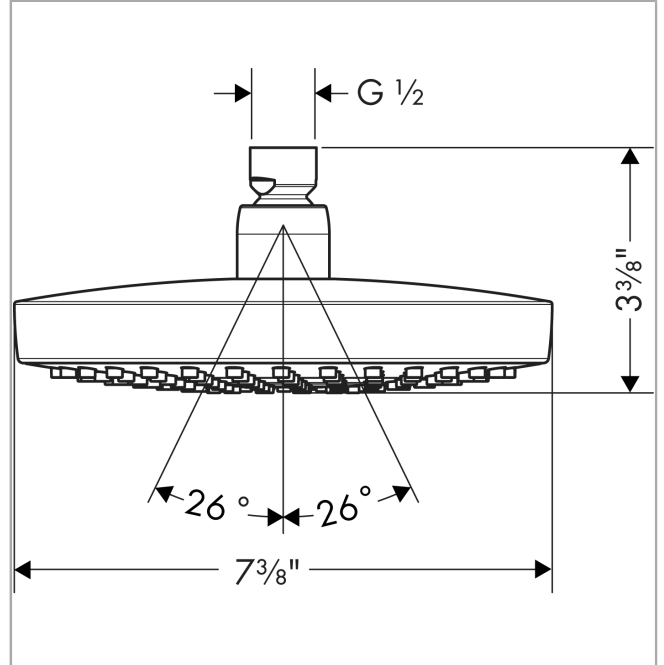

Croma Select S
Showerhead 180 2-Jet, 1.8 GPM
 Finish: **matte white** Part no. : **04388700**

Description

Features

- Shower head size: 7 1/8"
- Spray modes: Rain, IntenseRain
- Max. flow: 1.8 GPM (6.8 L/Min)
- Select button for comfortable alternation of spray modes
- 147 spray channels
- Spray face finish: Fully-finished matching spray face

Item details

List Price \$ 462.00

Technology

Compliance / Sustainability

Product image

Scale drawing

Croma Select S
Showerhead 180 2-Jet, 1.8 GPM
 Finish: **matte white** Part no. : **04388700**

Exploded drawing

Year of production: >04/21

Croma Select S
Showerhead 180 2-Jet, 1.8 GPM
 Finish: **matte white** Part no. : **04388700**

Spare parts list

Year of production: >04/21

Pos.	Description	Part no.	Price	PU
1	seal	98058000	-	1
2	filter	97735000	-	1
3	selector assy	93092000	-	1