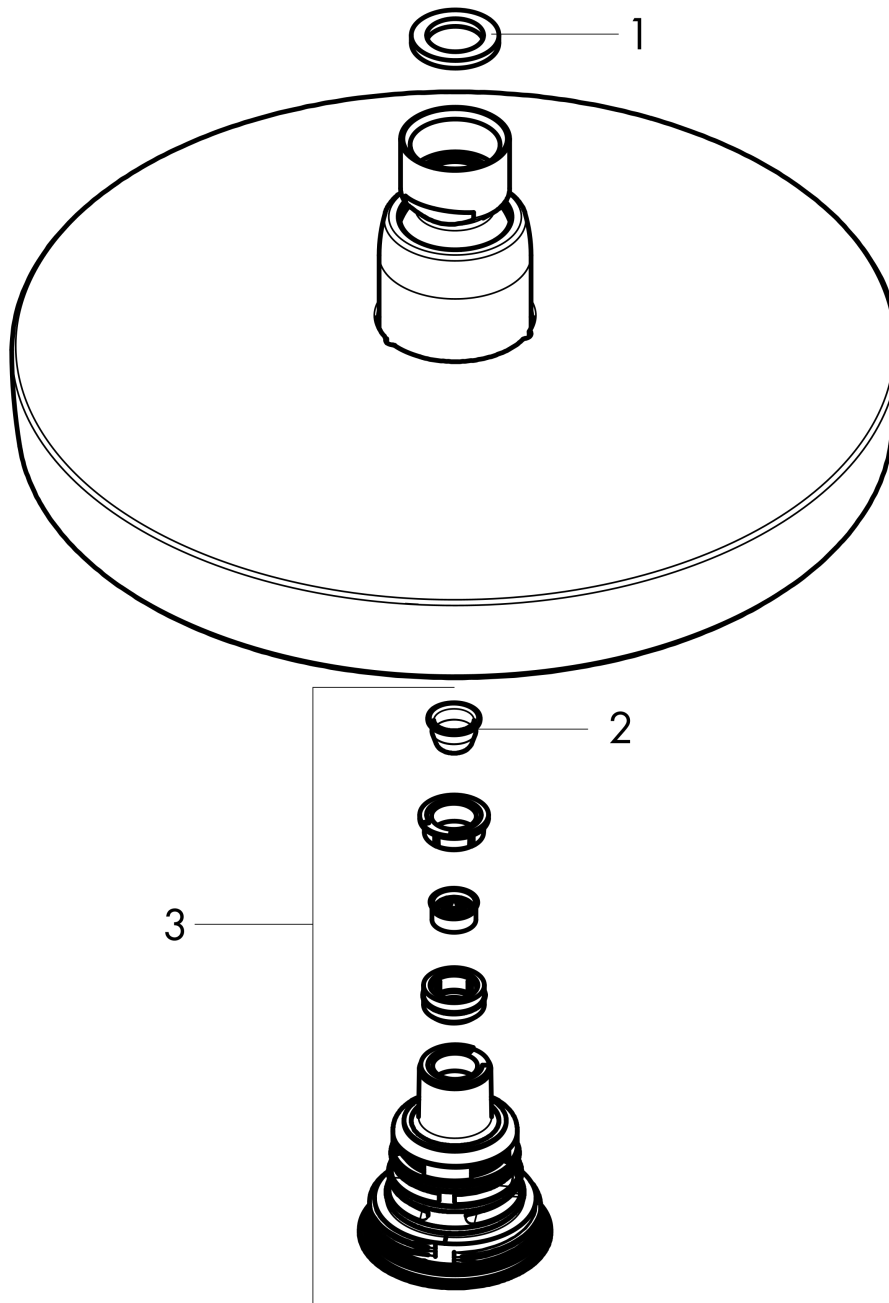

**Croma Select S**  
**Showerhead 180 2-Jet, 1.8 GPM**  
 Finish: **brushed nickel** Part no. : **04388820**

**Description**

**Features**

- Shower head size: 7 1/8"
- Spray modes: Rain, IntenseRain
- Max. flow: 1.8 GPM (6.8 L/Min)
- Select button for comfortable alternation of spray modes
- 147 spray channels
- Spray face finish: Fully-finished matching spray face

**Item details**

List Price \$ 462.00

**Technology**

**Compliance / Sustainability**

**Product image**

**Scale drawing**

**Croma Select S**  
**Showerhead 180 2-Jet, 1.8 GPM**  
 Finish: brushed nickel Part no. : 04388820

Exploded drawing

Year of production: >01/18

**Croma Select S**  
**Showerhead 180 2-Jet, 1.8 GPM**  
 Finish: **brushed nickel** Part no. : **04388820**

**Spare parts list**

Year of production: >01/18

Pos.	Description	Part no.	Price	PU
1	seal	98058000	-	1
2	filter	97735000	-	1
3	selector assy	98343001	-	1