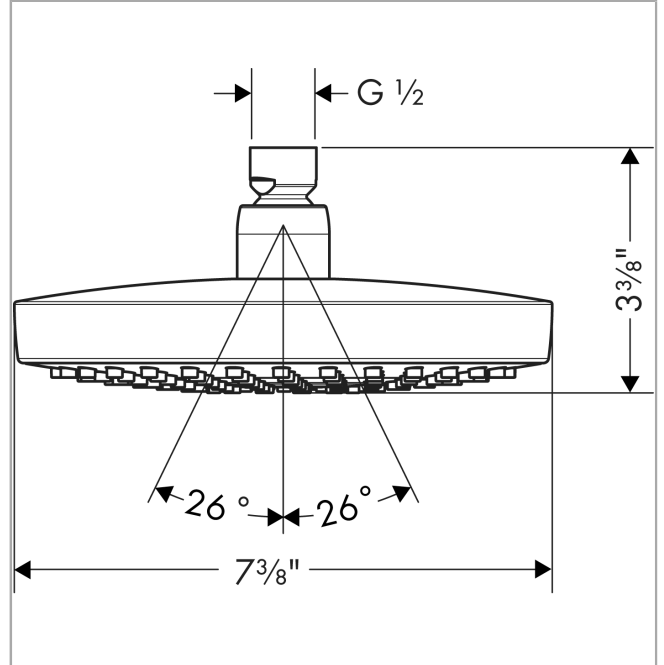

**Croma Select S**  
**Showerhead 180 2-Jet, 1.8 GPM**  
 Finish: **brushed nickel** Part no. : **04388820**

**Description**

**Features**

- Shower head size: 7 1/8"
- Spray modes: Rain, IntenseRain
- Max. flow: 1.8 GPM (6.8 L/Min)
- Select button for comfortable alternation of spray modes
- 147 spray channels
- Spray face finish: Fully-finished matching spray face

**Item details**

List Price \$ 462.00

**Technology**

**Compliance / Sustainability**

**Product image**

**Scale drawing**

**Croma Select S**  
**Showerhead 180 2-Jet, 1.8 GPM**  
 Finish: brushed nickel Part no. : 04388820

Exploded drawing

Year of production: >01/18

**Croma Select S**  
**Showerhead 180 2-Jet, 1.8 GPM**  
 Finish: **brushed nickel** Part no. : **04388820**

**Spare parts list**

Year of production: >01/18

Pos.	Description	Part no.	Price	PU
1	seal	98058000	-	1
2	filter	97735000	-	1
3	selector assy	98343001	-	1