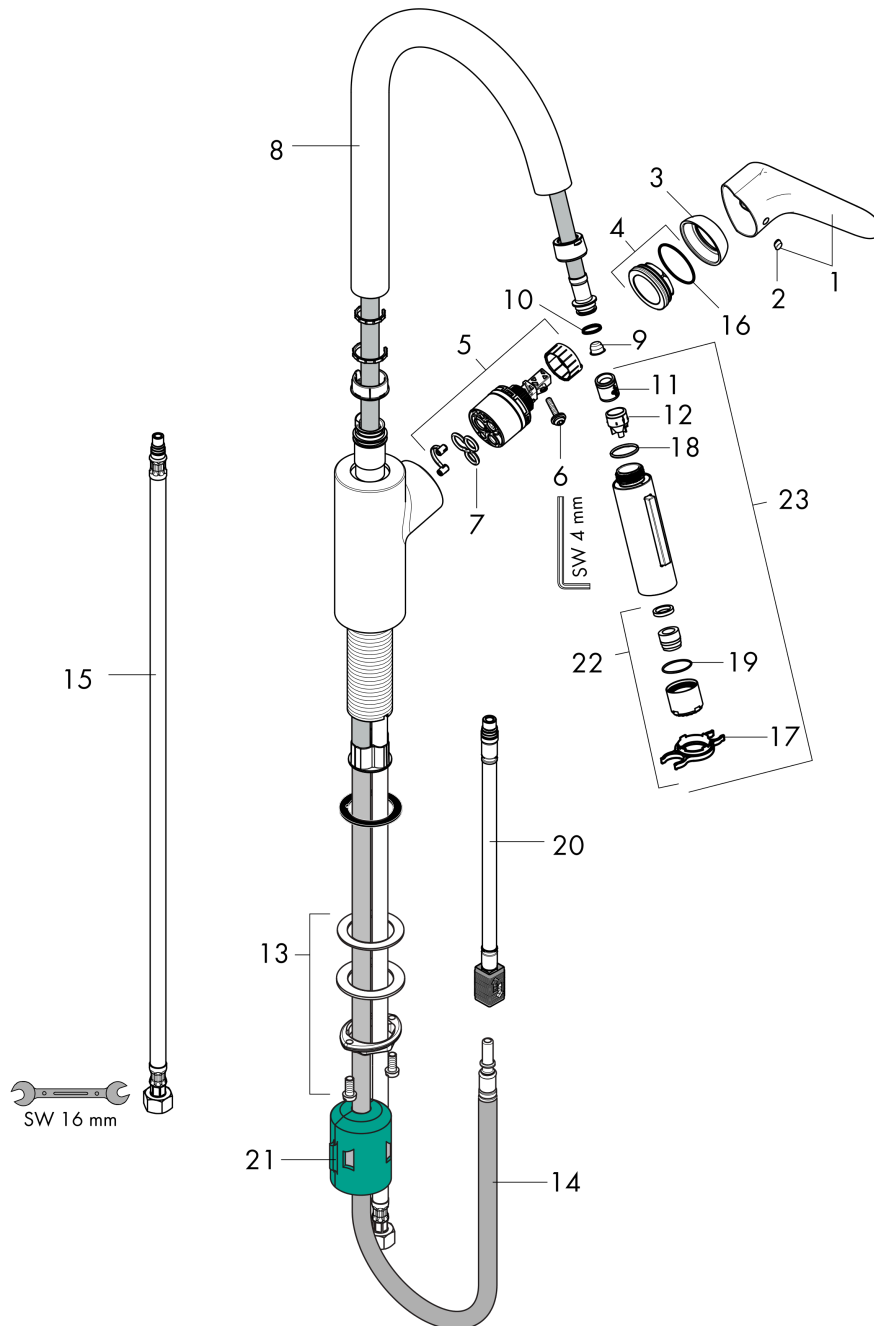

Focus

HighArc Kitchen Faucet, 2-Spray Pull-Down, 1.75 GPM

Finish: **matte black** Part no. : **04505670**

Description

Features

- Swivel range 150°
- Laminar spray, needle spray, Shower spray pattern
- Toggle spray diverter
- MagFit magnetic sprayhead docking
- Deck mounted
- Max. flow: 1.75 GPM (6.6 L/Min)
- Ceramic cartridge
- 3/8" connections
- Integrated double backflow prevention
- Extension length up to 19 5/8" (50cm)
- Single lever kitchen mixer, connection hoses, Fastening set, Assembly instructions

Item details

List Price \$ 809.00

Technology

Compliance / Sustainability

Product image

Scale drawing

Focus
HighArc Kitchen Faucet, 2-Spray Pull-Down, 1.75 GPM
 Finish: **matte black** Part no. : **04505670**

Exploded drawing

Year of production: >01/23

Focus

HighArc Kitchen Faucet, 2-Spray Pull-Down, 1.75 GPM

Finish: **matte black** Part no. : **04505670**

Spare parts list

Year of production: >01/23

Pos.	Description	Part no.	Price	PU
1	handle	98460670	-	1
2	screw cover	96338000	-	1
3	flange	95498670	-	1
4	nut	97209000	-	1
5	cartridge, assy	92730000	-	1
6	locking screw for handle	95140000	-	1
7	seal	95008000	-	1
8	spout cpl.	95562670	-	1
10	O-ring 11x2	98127000	-	1
11	non return valve	93218000	-	1
12	set of non return valves DW 15	97350000	-	1
13	fixing set (Ø 34)	95049000	-	1
14	hose 1,50 m	88624000	-	1
15	connection hose 35½" M8x0,75 3/8"	96316001	-	1
17	service tool	95910000	-	1
18	O-ring 20x1	98140000	-	1
19	O-ring 18x1,5	98231000	-	1
20	connection hose 600 mm M10x1	95561000	-	1
21	weight	98551000	-	1
22	aerator laminar M22x1 (15 l/min)	95909000	-	1