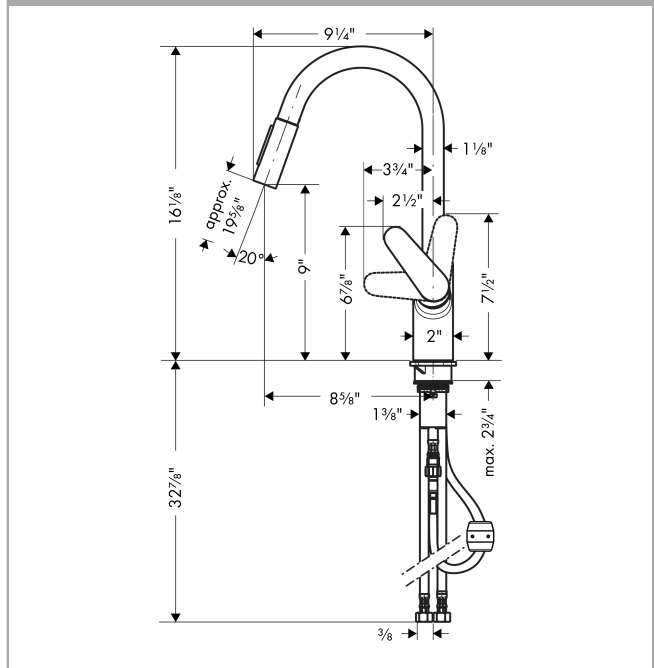

Focus

HighArc Kitchen Faucet, 2-Spray Pull-Down, 1.75 GPM

Finish: **matte black** Part no. : **04505670**

Description

Features

- Swivel range 150°
- Laminar spray, needle spray, Shower spray pattern
- Toggle spray diverter
- MagFit magnetic sprayhead docking
- Deck mounted
- Max. flow: 1.75 GPM (6.6 L/Min)
- Ceramic cartridge
- 3/8" connections
- Integrated double backflow prevention
- Extension length up to 19 5/8" (50cm)
- Single lever kitchen mixer, connection hoses, Fastening set, Assembly instructions

Item details

List Price \$ 809.00

Technology

Compliance / Sustainability

Product image

Scale drawing

Focus
HighArc Kitchen Faucet, 2-Spray Pull-Down, 1.75 GPM
 Finish: **matte black** Part no. : **04505670**

Exploded drawing

Year of production: >01/23

Focus

HighArc Kitchen Faucet, 2-Spray Pull-Down, 1.75 GPM

Finish: **matte black** Part no. : **04505670**

Spare parts list

Year of production: >01/23

Pos.	Description	Part no.	Price	PU
1	handle	98460670	-	1
2	screw cover	96338000	-	1
3	flange	95498670	-	1
4	nut	97209000	-	1
5	cartridge, assy	92730000	-	1
6	locking screw for handle	95140000	-	1
7	seal	95008000	-	1
8	spout cpl.	95562670	-	1
10	O-ring 11x2	98127000	-	1
11	non return valve	93218000	-	1
12	set of non return valves DW 15	97350000	-	1
13	fixing set (Ø 34)	95049000	-	1
14	hose 1,50 m	88624000	-	1
15	connection hose 35½" M8x0,75 3/8"	96316001	-	1
17	service tool	95910000	-	1
18	O-ring 20x1	98140000	-	1
19	O-ring 18x1,5	98231000	-	1
20	connection hose 600 mm M10x1	95561000	-	1
21	weight	98551000	-	1
22	aerator laminar M22x1 (15 l/min)	95909000	-	1