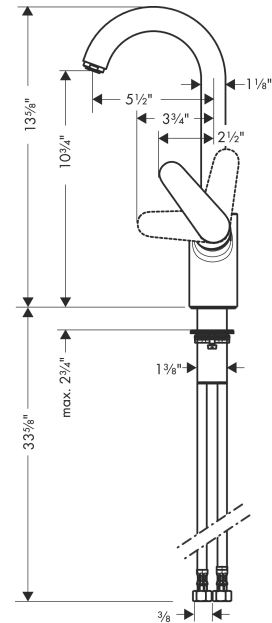

Focus

Bar Faucet, 1.5 GPM

Finish: **chrome** Part no. : **04507001**

Description

Features

- Swivel range 150°
- Aerated spray
- Deck mounted
- Max. flow: 1.5 GPM (5.7 L/Min)
- Ceramic cartridge
- 3/8" connections
- Single lever kitchen mixer, connection hoses, Fastening set, Assembly instructions

Item details

List Price

\$ 417.00

Technology

Compliance / Sustainability

Product image

Scale drawing

Focus

Bar Faucet, 1.5 GPM

Finish: **chrome** Part no. : **04507001**

Exploded drawing

Year of production: >10/18

Focus

Bar Faucet, 1.5 GPM

Finish: **chrome** Part no. : **04507001**

Spare parts list

Year of production: >10/18

Pos.	Description	Part no.	Price	PU
1	handle	98460000	-	1
2	screw cover	96338000	-	1
3	flange	95498000	-	1
4	nut	97209000	-	1
5	cartridge, assy	92730000	-	1
6	locking screw for handle	95140000	-	1
7	seal	95008000	-	1
8	sealing set	92646000	-	1
9	screw	97662000	-	1
10	axialring	97558000	-	1
11	fixing set (Ø 34)	95049000	-	1
12	connection hose 35½" M8x0,75 3/8"	96316001	-	1
13	aerator M24x1 (5 l/min)	88744000	-	1