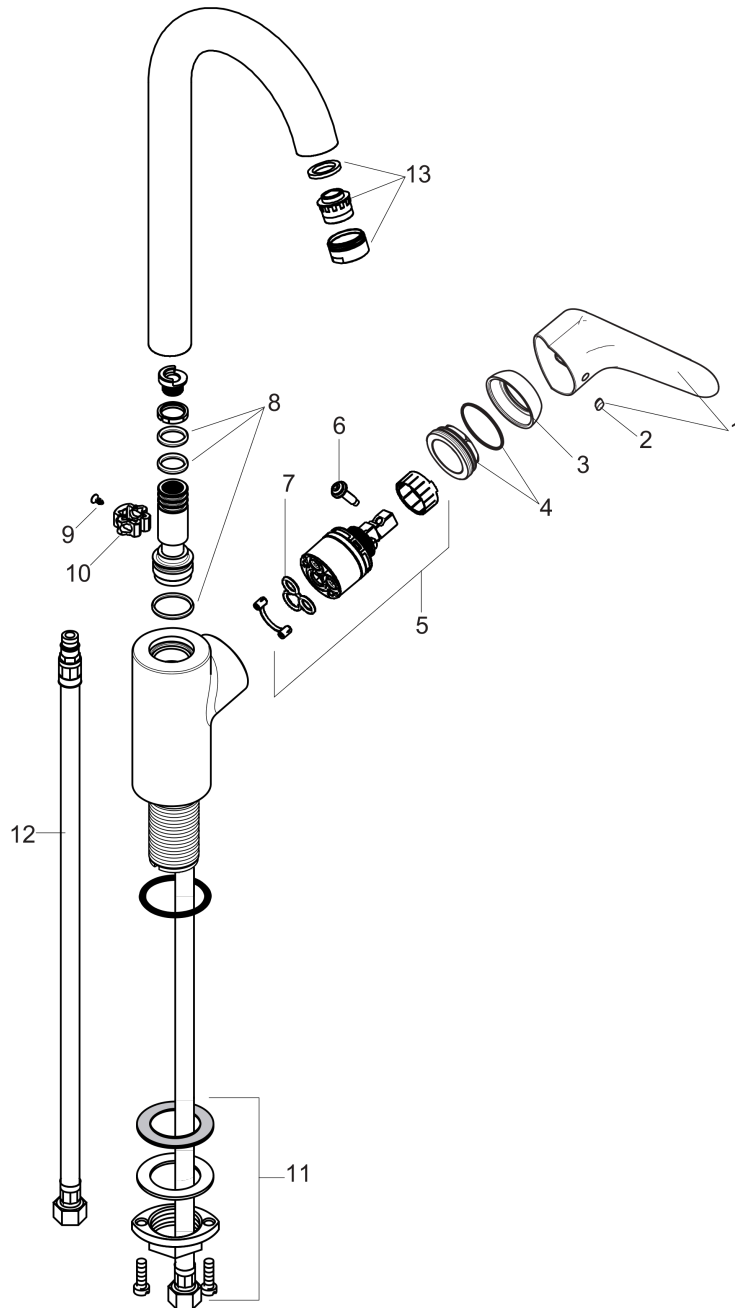

Focus

Bar Faucet, 1.5 GPM

Finish: **chrome** Part no. : **04507001**

Description

Features

- Swivel range 150°
- Aerated spray
- Deck mounted
- Max. flow: 1.5 GPM (5.7 L/Min)
- Ceramic cartridge
- 3/8" connections
- Single lever kitchen mixer, connection hoses, Fastening set, Assembly instructions

Item details

List Price

\$ 417.00

Technology

Compliance / Sustainability

Product image

Scale drawing

Focus

Bar Faucet, 1.5 GPM

Finish: **chrome** Part no. : **04507001**

Exploded drawing

Year of production: >10/18

Focus

Bar Faucet, 1.5 GPM

Finish: **chrome** Part no. : **04507001**

Spare parts list

Year of production: >10/18

Pos.	Description	Part no.	Price	PU
1	handle	98460000	-	1
2	screw cover	96338000	-	1
3	flange	95498000	-	1
4	nut	97209000	-	1
5	cartridge, assy	92730000	-	1
6	locking screw for handle	95140000	-	1
7	seal	95008000	-	1
8	sealing set	92646000	-	1
9	screw	97662000	-	1
10	axialring	97558000	-	1
11	fixing set (Ø 34)	95049000	-	1
12	connection hose 35½" M8x0,75 3/8"	96316001	-	1
13	aerator M24x1 (5 l/min)	88744000	-	1