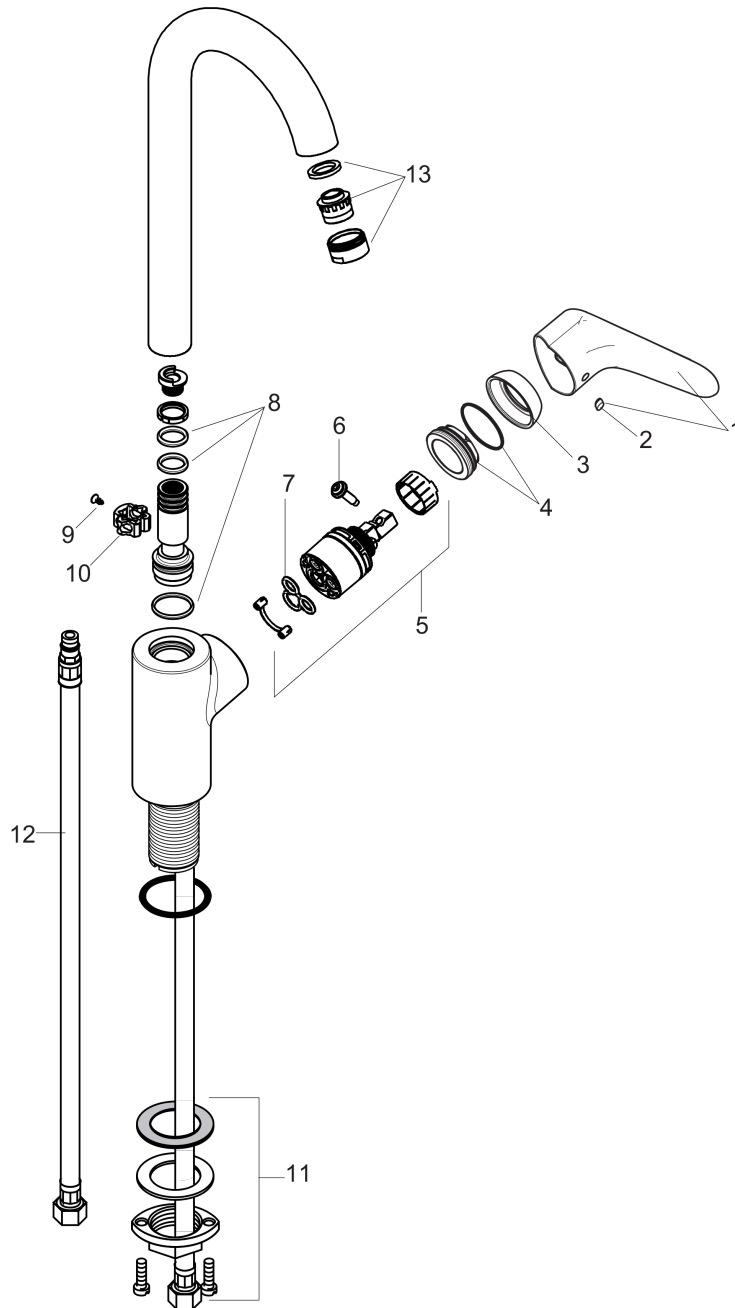

Focus

Bar Faucet, 1.5 GPM

Finish: **brushed gold optic** Part no. : **04507251**

Description

Features

- Swivel range 150°
- Aerated spray
- Deck mounted
- Max. flow: 1.5 GPM (5.7 L/Min)
- Ceramic cartridge
- 3/8" connections
- Single lever kitchen mixer, connection hoses, Fastening set, Assembly instructions

Item details

List Price \$ 569.00

Technology

Compliance / Sustainability

Product image

Scale drawing

Focus

Bar Faucet, 1.5 GPM

Finish: **brushed gold optic**

Part no. : **04507251**

Exploded drawing

Year of production: >12/22

Focus

Bar Faucet, 1.5 GPM

Finish: **brushed gold optic** Part no. : **04507251**

Spare parts list

Year of production: >12/22

Pos.	Description	Part no.	Price	PU
1	handle	98460250	-	1
2	screw cover	96338000	-	1
3	flange	95498250	-	1
4	nut	97209000	-	1
5	cartridge, assy	92730000	-	1
6	locking screw for handle	95140000	-	1
7	seal	95008000	-	1
8	sealing set	92646000	-	1
9	screw	97662000	-	1
10	axialring	97558000	-	1
11	fixing set (Ø 34)	95049000	-	1
12	connection hose 35½" M8x0,75 3/8"	96316001	-	1
13	aerator M24x1 (5 l/min)	88744250	-	1