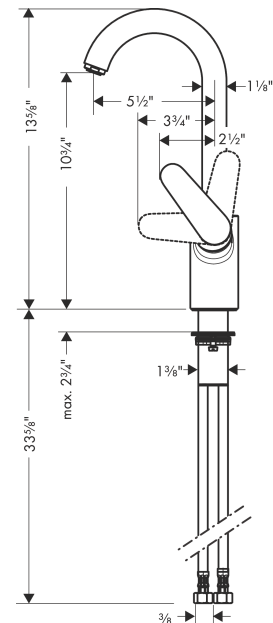

Focus

Bar Faucet, 1.5 GPM

Finish: **brushed gold optic** Part no. : **04507251**

Description

Features

- Swivel range 150°
- Aerated spray
- Deck mounted
- Max. flow: 1.5 GPM (5.7 L/Min)
- Ceramic cartridge
- 3/8" connections
- Single lever kitchen mixer, connection hoses, Fastening set, Assembly instructions

Item details

List Price \$ 569.00

Technology

Compliance / Sustainability

Product image

Scale drawing

Focus

Bar Faucet, 1.5 GPM

Finish: **brushed gold optic**

Part no. : **04507251**

Exploded drawing

Year of production: >12/22

Focus

Bar Faucet, 1.5 GPM

Finish: **brushed gold optic** Part no. : **04507251**

Spare parts list

Year of production: >12/22

Pos.	Description	Part no.	Price	PU
1	handle	98460250	-	1
2	screw cover	96338000	-	1
3	flange	95498250	-	1
4	nut	97209000	-	1
5	cartridge, assy	92730000	-	1
6	locking screw for handle	95140000	-	1
7	seal	95008000	-	1
8	sealing set	92646000	-	1
9	screw	97662000	-	1
10	axialring	97558000	-	1
11	fixing set (Ø 34)	95049000	-	1
12	connection hose 35½" M8x0,75 3/8"	96316001	-	1
13	aerator M24x1 (5 l/min)	88744250	-	1