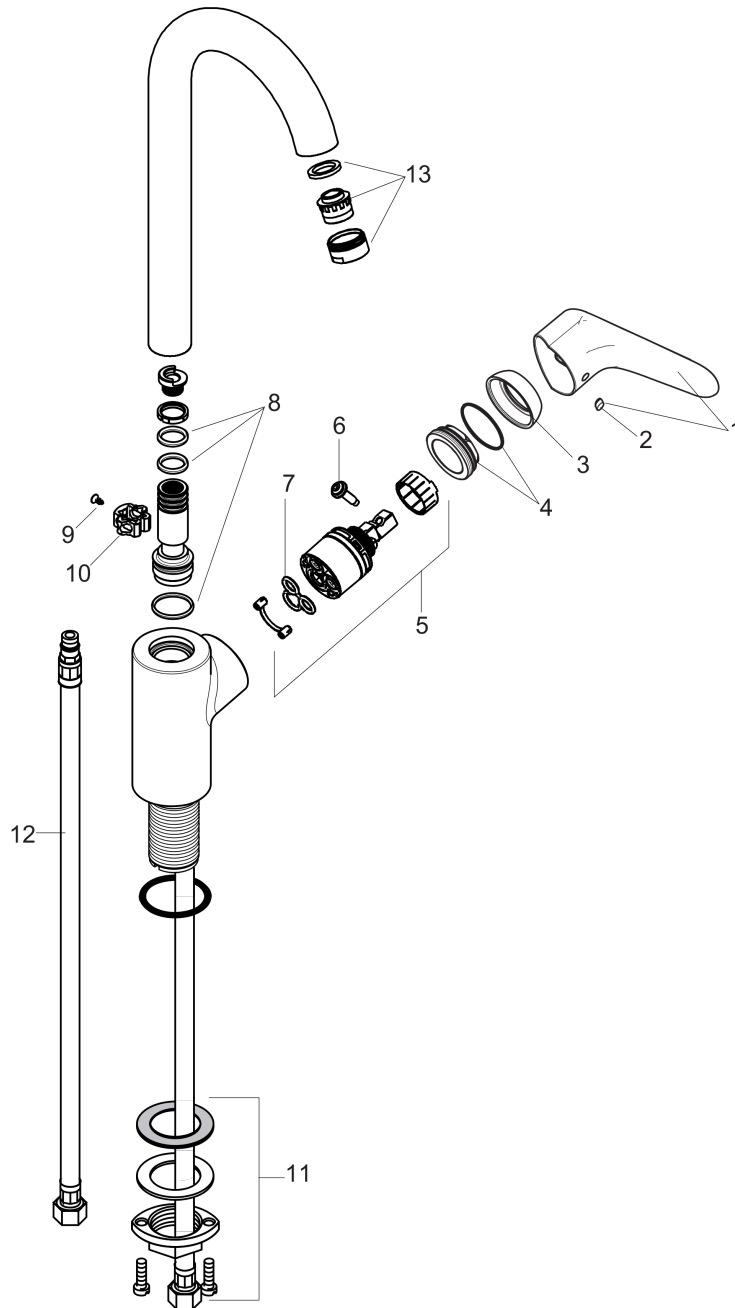

Focus

Bar Faucet, 1.5 GPM

Finish: **brushed black chrome** Part no. : **04507341**

Description

Features

- Swivel range 150°
- Aerated spray
- Deck mounted
- Max. flow: 1.5 GPM (5.7 L/Min)
- Ceramic cartridge
- 3/8" connections
- Single lever kitchen mixer, connection hoses, Fastening set, Assembly instructions

Item details

List Price \$ 569.00

Technology

Compliance / Sustainability

Product image

Scale drawing

Focus

Bar Faucet, 1.5 GPM

Finish: **brushed black chrome**

Part no. : **04507341**

Exploded drawing

Year of production: >12/22

Focus

Bar Faucet, 1.5 GPM

Finish: **brushed black chrome** Part no. : **04507341**

Spare parts list

Year of production: >12/22

Pos.	Description	Part no.	Price	PU
1	handle	98460340	-	1
2	screw cover	96338000	-	1
3	nut	97209000	-	1
4	cartridge, assy	92730000	-	1
5	locking screw for handle	95140000	-	1
6	seal	95008000	-	1
7	sealing set	92646000	-	1
9	screw	97662000	-	1
10	axialring	97558000	-	1
11	fixing set (Ø 34)	95049000	-	1
12	connection hose 35½" M8x0,75 3/8"	96316001	-	1
13	aerator M24x1 (5 l/min)	88744340	-	1