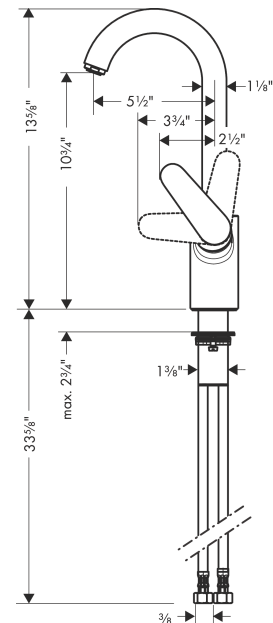

Focus

Bar Faucet, 1.5 GPM

Finish: **brushed black chrome** Part no. : **04507341**

Description

Features

- Swivel range 150°
- Aerated spray
- Deck mounted
- Max. flow: 1.5 GPM (5.7 L/Min)
- Ceramic cartridge
- 3/8" connections
- Single lever kitchen mixer, connection hoses, Fastening set, Assembly instructions

Item details

List Price \$ 569.00

Technology

Compliance / Sustainability

Product image

Scale drawing

Focus

Bar Faucet, 1.5 GPM

Finish: **brushed black chrome**

Part no. : **04507341**

Exploded drawing

Year of production: >12/22

Focus

Bar Faucet, 1.5 GPM

Finish: **brushed black chrome** Part no. : **04507341**

Spare parts list

Year of production: >12/22

Pos.	Description	Part no.	Price	PU
1	handle	98460340	-	1
2	screw cover	96338000	-	1
3	nut	97209000	-	1
4	cartridge, assy	92730000	-	1
5	locking screw for handle	95140000	-	1
6	seal	95008000	-	1
7	sealing set	92646000	-	1
9	screw	97662000	-	1
10	axialring	97558000	-	1
11	fixing set (Ø 34)	95049000	-	1
12	connection hose 35½" M8x0,75 3/8"	96316001	-	1
13	aerator M24x1 (5 l/min)	88744340	-	1