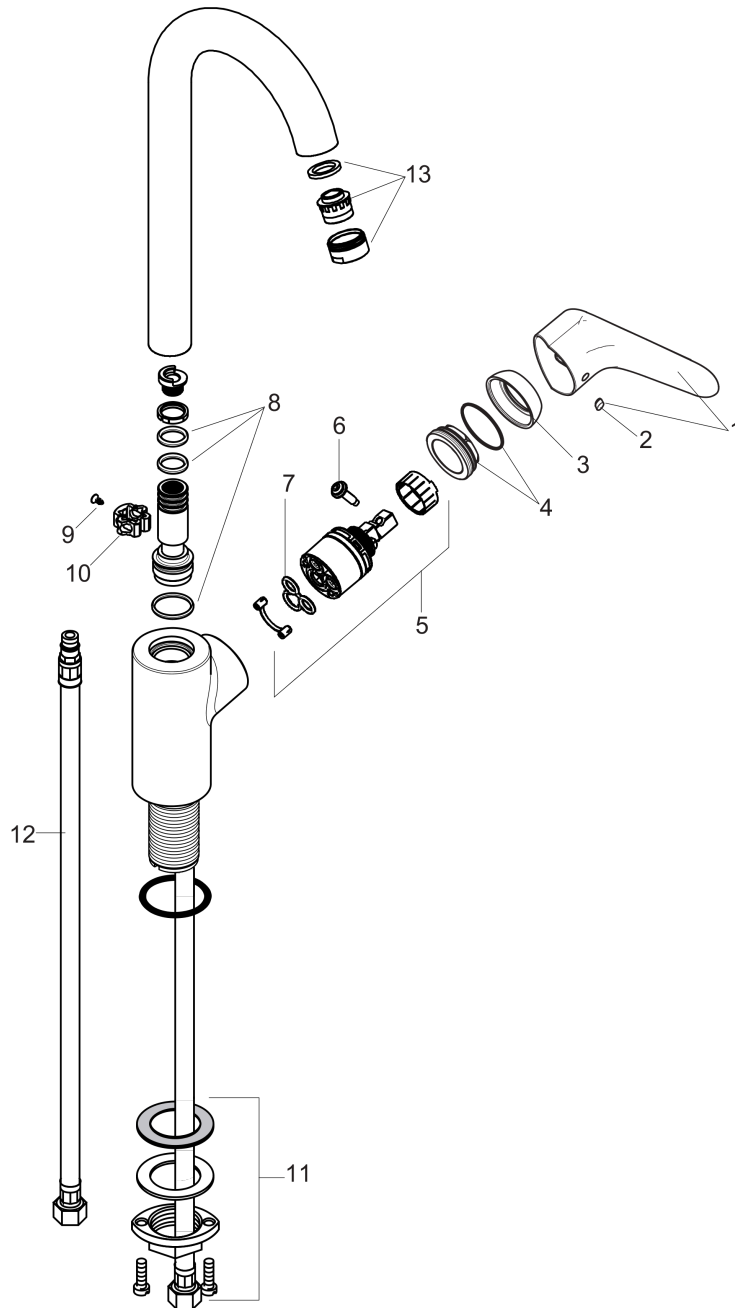

Focus

Bar Faucet, 1.5 GPM

Finish: **matte black** Part no. : **04507671**

Description

Features

- Swivel range 150°
- Aerated spray
- Deck mounted
- Max. flow: 1.5 GPM (5.7 L/Min)
- Ceramic cartridge
- 3/8" connections
- Single lever kitchen mixer, connection hoses, Fastening set, Assembly instructions

Item details

List Price \$ 569.00

Technology

Compliance / Sustainability

Product image

Scale drawing

Focus
Bar Faucet, 1.5 GPM
 Finish: **matte black** Part no. : **04507671**

Exploded drawing

Year of production: >12/22

Focus

Bar Faucet, 1.5 GPM

Finish: **matte black** Part no. : **04507671**

Spare parts list

Year of production: >12/22

Pos.	Description	Part no.	Price	PU
1	handle	98460670	-	1
2	screw cover	96338000	-	1
3	flange	95498670	-	1
4	nut	97209000	-	1
5	cartridge, assy	92730000	-	1
6	locking screw for handle	95140000	-	1
7	seal	95008000	-	1
8	sealing set	92646000	-	1
9	screw	97662000	-	1
10	axialring	97558000	-	1
11	fixing set (Ø 34)	95049000	-	1
12	connection hose 35½" M8x0,75 3/8"	96316001	-	1
13	aerator M24x1 (5 l/min)	88744670	-	1