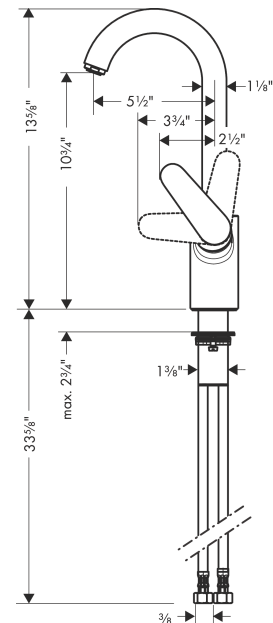

Focus

Bar Faucet, 1.5 GPM

Finish: **matte black** Part no. : **04507671**

Description

Features

- Swivel range 150°
- Aerated spray
- Deck mounted
- Max. flow: 1.5 GPM (5.7 L/Min)
- Ceramic cartridge
- 3/8" connections
- Single lever kitchen mixer, connection hoses, Fastening set, Assembly instructions

Item details

List Price \$ 569.00

Technology

Compliance / Sustainability

Product image

Scale drawing

Focus
Bar Faucet, 1.5 GPM
 Finish: **matte black** Part no. : **04507671**

Exploded drawing

Year of production: >12/22

Focus

Bar Faucet, 1.5 GPM

Finish: **matte black** Part no. : **04507671**

Spare parts list

Year of production: >12/22

Pos.	Description	Part no.	Price	PU
1	handle	98460670	-	1
2	screw cover	96338000	-	1
3	flange	95498670	-	1
4	nut	97209000	-	1
5	cartridge, assy	92730000	-	1
6	locking screw for handle	95140000	-	1
7	seal	95008000	-	1
8	sealing set	92646000	-	1
9	screw	97662000	-	1
10	axialring	97558000	-	1
11	fixing set (Ø 34)	95049000	-	1
12	connection hose 35½" M8x0,75 3/8"	96316001	-	1
13	aerator M24x1 (5 l/min)	88744670	-	1