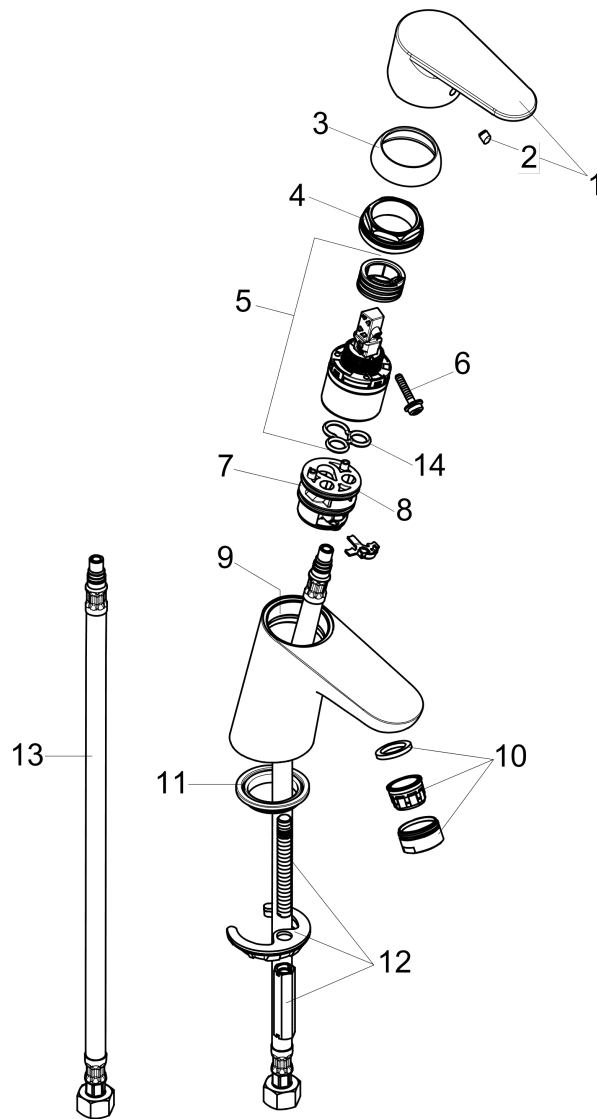

Focus
Single-Hole Faucet 70, 1.2 GPM
 Finish: **chrome** Part no. : **04510000**

Description

Features

- Handle variant: Lever
- Spray modes: aerated spray
- Max. flow: 1.2 GPM (4.5 L/Min)
- Ceramic cartridge

Item details

List Price \$ 233.00

Technology

Compliance / Sustainability

Product image

Scale drawing

Focus
Single-Hole Faucet 70, 1.2 GPM
 Finish: **chrome** Part no. : **04510000**

Exploded drawing

Year of production: >07/16

Focus

Single-Hole Faucet 70, 1.2 GPM

Finish: **chrome** Part no. : **04510000**

Spare parts list

Year of production: >07/16

Pos.	Description	Part no.	Price	PU
1	handle	98532000	-	1
2	screw cover	96338000	-	1
3	flange	97406000	-	1
4	nut	97209000	-	1
5	cartridge, assy	95646001	-	1
6	locking screw for handle	95140000	-	1
7	adapter for cartridge	98750000	-	1
8	O-Ring 30x2	98186000	-	1
9	O-ring 35x2	92604000	-	1
10	aerator M24x1 (4,5 l/min)	92877000	-	1
11	seal Ø 42	98722000	-	1
12	fixing set	88508000	-	1
13	connection hose 18½" M8x0,75 3/8"	96321001	-	1
14	seal	95008000	-	1