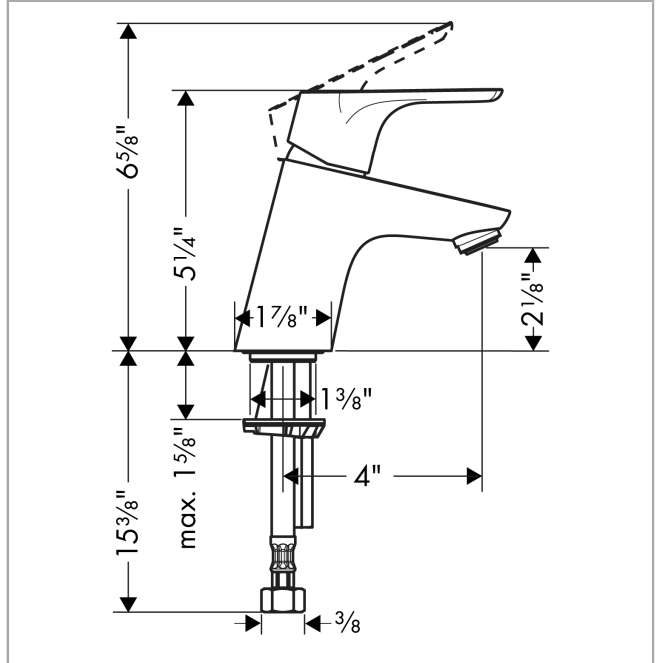

Focus
Single-Hole Faucet 70, 1.2 GPM
 Finish: **chrome** Part no. : **04510000**

Description

Features

- Handle variant: Lever
- Spray modes: aerated spray
- Max. flow: 1.2 GPM (4.5 L/Min)
- Ceramic cartridge

Item details

List Price \$ 233.00

Technology

Compliance / Sustainability

Product image

Scale drawing

Focus
Single-Hole Faucet 70, 1.2 GPM
 Finish: **chrome** Part no. : **04510000**

Exploded drawing

Year of production: >07/16

Focus

Single-Hole Faucet 70, 1.2 GPM

Finish: **chrome** Part no. : **04510000**

Spare parts list

Year of production: >07/16

Pos.	Description	Part no.	Price	PU
1	handle	98532000	-	1
2	screw cover	96338000	-	1
3	flange	97406000	-	1
4	nut	97209000	-	1
5	cartridge, assy	95646001	-	1
6	locking screw for handle	95140000	-	1
7	adapter for cartridge	98750000	-	1
8	O-Ring 30x2	98186000	-	1
9	O-ring 35x2	92604000	-	1
10	aerator M24x1 (4,5 l/min)	92877000	-	1
11	seal Ø 42	98722000	-	1
12	fixing set	88508000	-	1
13	connection hose 18½" M8x0,75 3/8"	96321001	-	1
14	seal	95008000	-	1