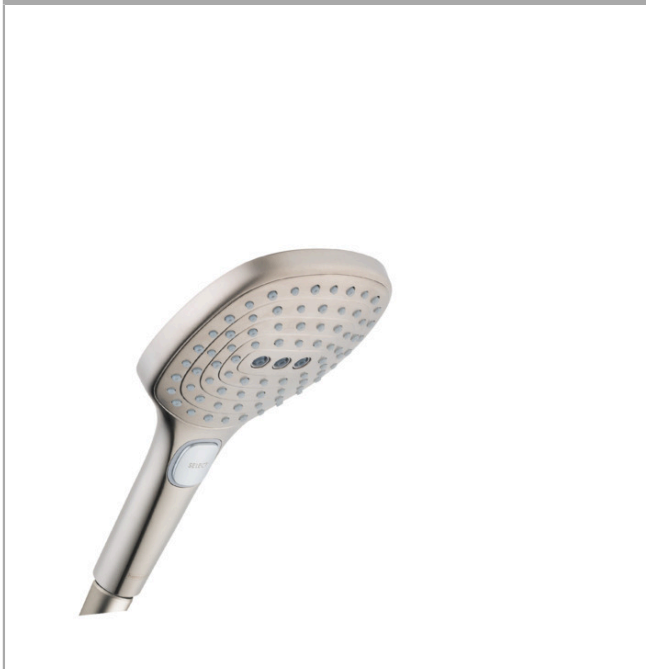

Raindance Select E
Handshower 120 3-Jet, 2.0 GPM
 Finish: **brushed nickel** Part no. : **04528820**

Description

Features

- Spray modes: RainAir, Rain, Whirl
- 78 spray channels
- Select button for comfortable alternation of spray modes
- Spray face finish: easy cleanable plastic spray disc
- Max. flow: 2.0 GPM (7.6 L/Min)

Item details

List Price \$ 254.00

Technology

Compliance / Sustainability

Product image

Scale drawing

Raindance Select E
Handshower 120 3-Jet, 2.0 GPM
Finish: brushed nickel Part no. : 04528820

Exploded drawing

Year of production: >01/14

Raindance Select E
Handshower 120 3-Jet, 2.0 GPM
 Finish: **brushed nickel** Part no. : **04528820**

Spare parts list

Year of production: >01/14

Pos.	Description	Part no.	Price	PU
1	filter packing	94246000	-	1