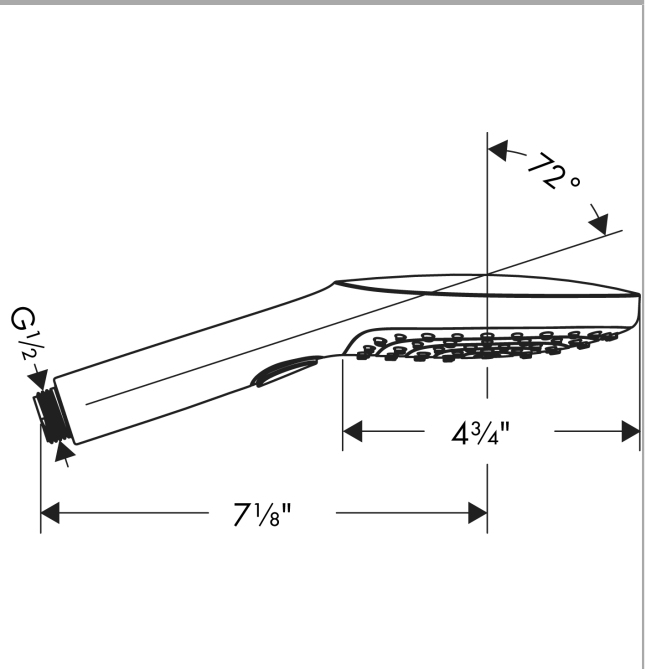

Raindance Select E
Handshower 120 3-Jet, 2.0 GPM
 Finish: **brushed nickel** Part no. : **04528820**

Description

Features

- Spray modes: RainAir, Rain, Whirl
- 78 spray channels
- Select button for comfortable alternation of spray modes
- Spray face finish: easy cleanable plastic spray disc
- Max. flow: 2.0 GPM (7.6 L/Min)

Item details

List Price \$ 254.00

Technology

Compliance / Sustainability

Product image

Scale drawing

Raindance Select E
Handshower 120 3-Jet, 2.0 GPM
Finish: brushed nickel Part no. : 04528820

Exploded drawing

Year of production: >01/14

Raindance Select E
Handshower 120 3-Jet, 2.0 GPM
 Finish: **brushed nickel** Part no. : **04528820**

Spare parts list

Year of production: >01/14

Pos.	Description	Part no.	Price	PU
1	filter packing	94246000	-	1