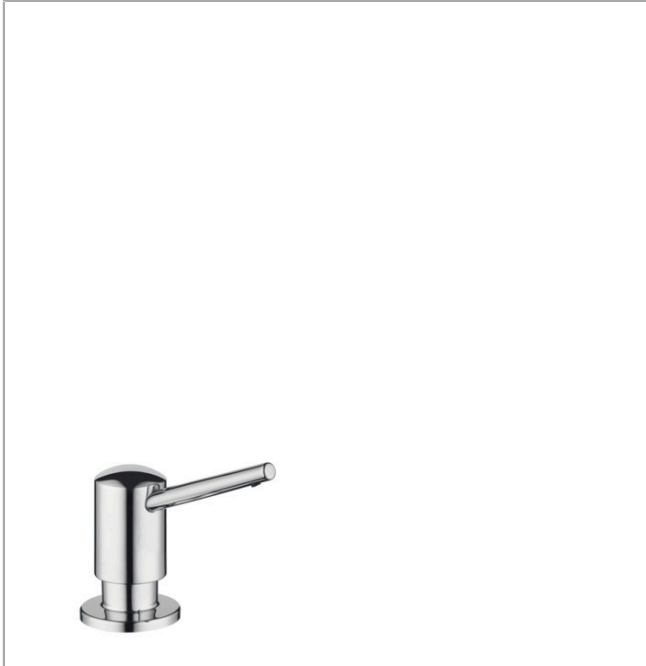

Soap Dispenser, Contemporary
Finish: **chrome** Part no. : **04539000**

Description

Features

- Durable metal construction
- Bottle capacity 16 oz
- 1 7/8" maximum counter depth

Item details

List Price $ 88.00

Product image