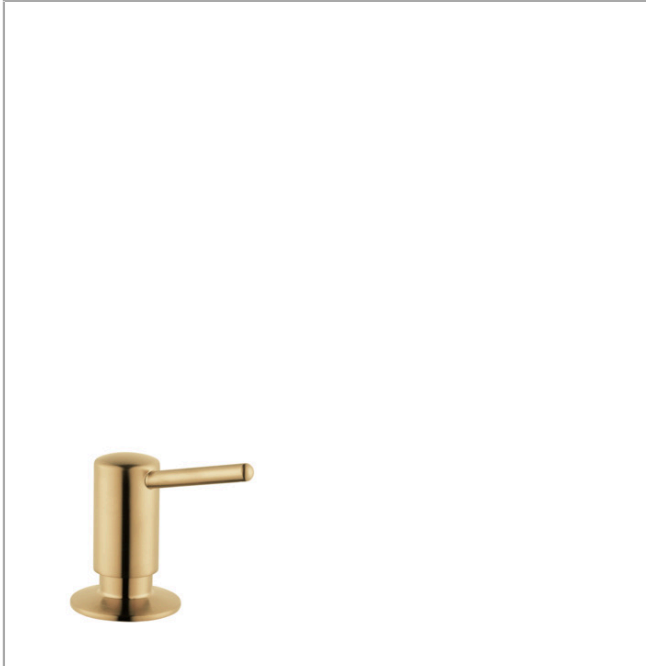

Soap Dispenser, Contemporary

Finish: **brushed gold optic** Part no. : **04539250**

Description

Features

- Durable metal construction
- Bottle capacity 16 oz
- 1 7/8" maximum counter depth

Item details

List Price $ 116.00

Product image