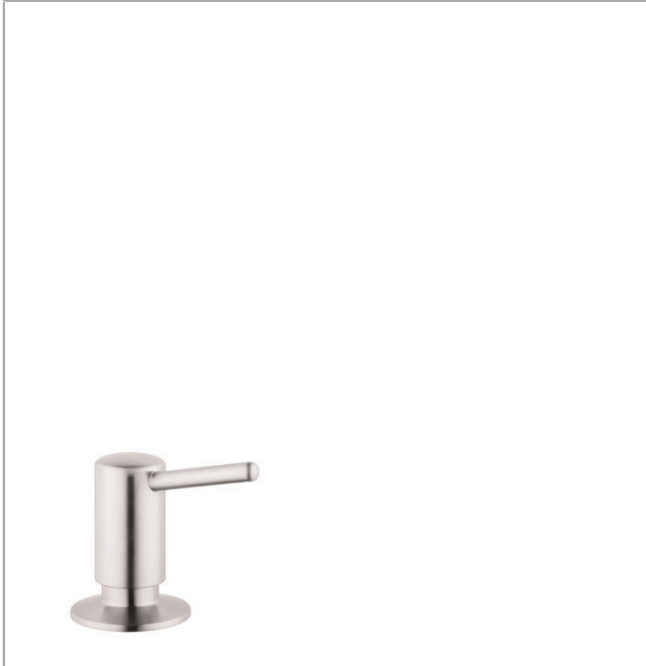

Soap Dispenser, Contemporary

Finish: **Steel Optic** Part no. : **04539800**

Description

Features

- Durable metal construction
- Bottle capacity 16 oz
- 1 7/8" maximum counter depth

Item details

List Price \$ 116.00

Product image

Scale drawing