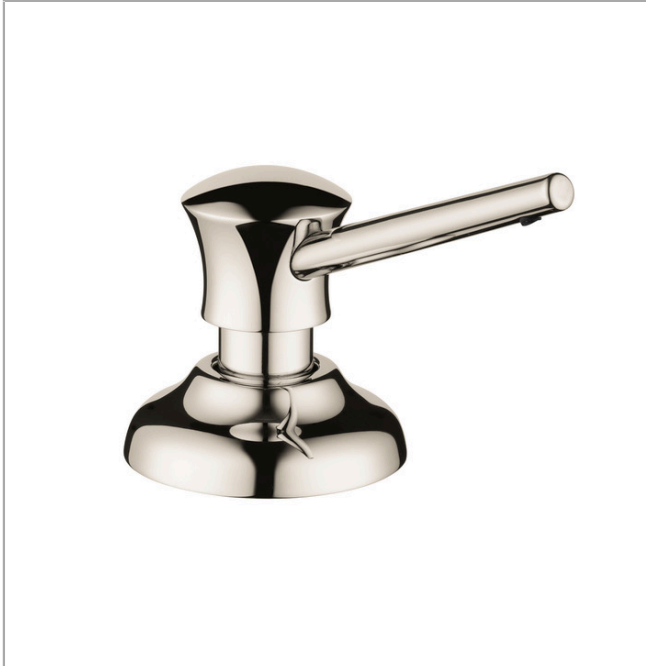

Soap Dispenser, Traditional

Finish: **Steel Optic** Part no. : **04540800**

Description

Features

- Durable metal construction
- Bottle capacity 12 oz
- 2 7/8" maximum counter depth

Item details

List Price $ 116.00

Product image