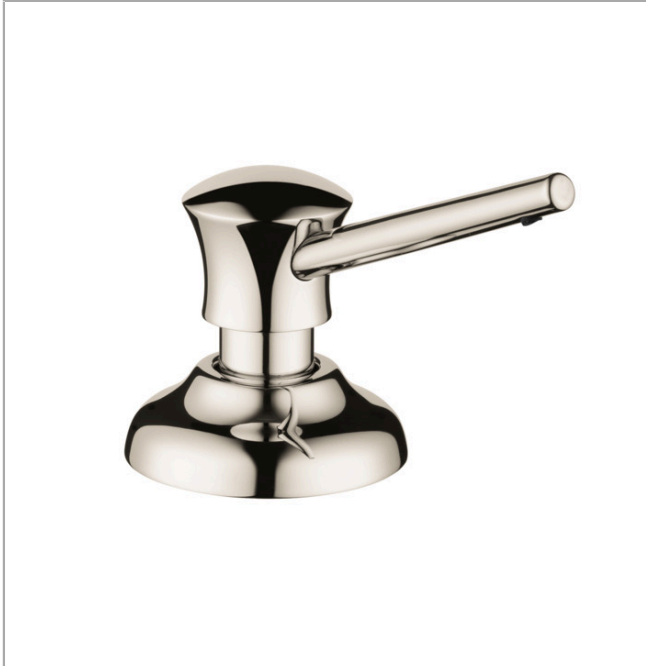

Soap Dispenser, Traditional

Finish: **polished nickel** Part no. : **04540830**

Description

Features

- Durable metal construction
- Bottle capacity 12 oz
- 2 7/8" maximum counter depth

Item details

List Price \$ 112.00

Product image

Scale drawing