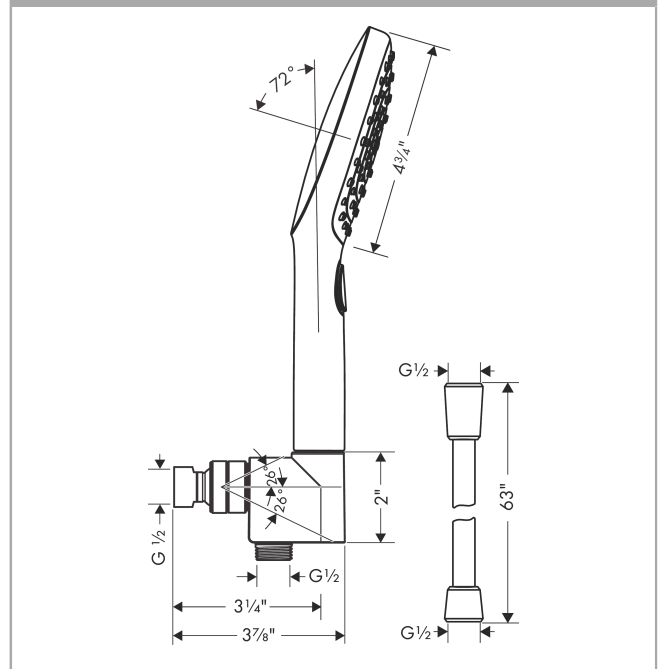

Raindance Select E
Handshower Set 120 3-Jet, 2.5 GPM
 Finish: **brushed nickel** Part no. : **04541820**

Description

Features

- Consists of: Handshower, Handshower holder, Shower hose, Handshower holder
- Spray modes: Rain, RainAir, Whirl
- Select button for comfortable alternation of spray modes
- Max. flow: 2.5 GPM (9.5 L/Min)
- Pivot connector prevents hose from tangling
- 26° adjustment
- Rinseable screen seal

Item details

List Price \$ 388.00

Technology

Compliance / Sustainability

Product image

Scale drawing

Raindance Select E
Handshower Set 120 3-Jet, 2.5 GPM
 Finish: brushed nickel Part no. : 04541820

Exploded drawing

Year of production: >11/18

Raindance Select E
Handshower Set 120 3-Jet, 2.5 GPM
 Finish: **brushed nickel** Part no. : **04541820**

Spare parts list

Year of production: >11/18

Pos.	Description	Part no.	Price	PU
1	support	04580820	-	1
2	filter packing	88649000	-	1
3	nut	97958820	-	1
4	lever collar	97536000	-	1
5	seal	97606000	-	1
6	ball joint	97331000	-	1
7	set of non return valves DW 15	94074000	-	1
8	seal	98058000	-	1
9	shower hose 1,60 m	28276823	-	1
10	filter packing	94246000	-	1
11	handshower	26521821	-	1