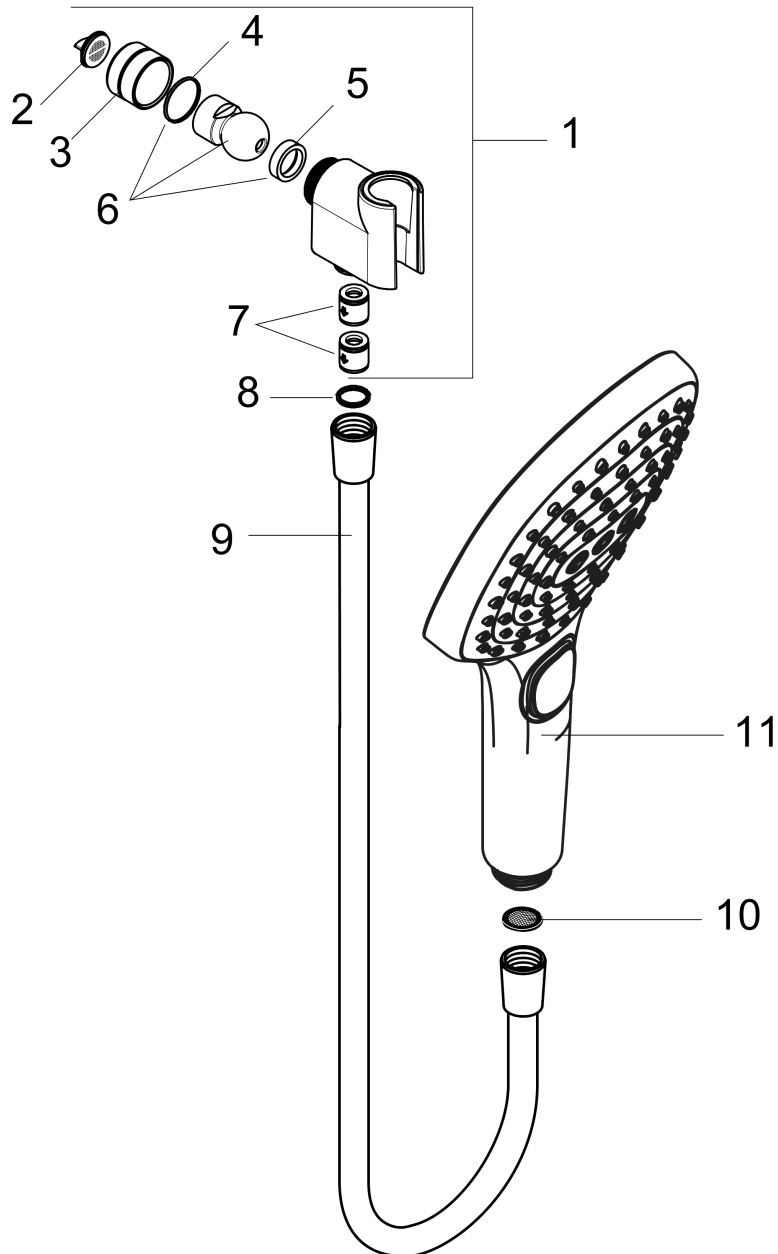

Raindance Select E
Handshower Set 120 3-Jet, 2.5 GPM
 Finish: **brushed nickel** Part no. : **04541820**

Description

Features

- Consists of: Handshower, Handshower holder, Shower hose, Handshower holder
- Spray modes: Rain, RainAir, Whirl
- Select button for comfortable alternation of spray modes
- Max. flow: 2.5 GPM (9.5 L/Min)
- Pivot connector prevents hose from tangling
- 26° adjustment
- Rinseable screen seal

Item details

List Price \$ 388.00

Technology

Compliance / Sustainability

Product image

Scale drawing

Raindance Select E
Handshower Set 120 3-Jet, 2.5 GPM
 Finish: brushed nickel Part no. : 04541820

Exploded drawing

Year of production: >11/18

Raindance Select E
Handshower Set 120 3-Jet, 2.5 GPM
 Finish: **brushed nickel** Part no. : **04541820**

Spare parts list

Year of production: >11/18

Pos.	Description	Part no.	Price	PU
1	support	04580820	-	1
2	filter packing	88649000	-	1
3	nut	97958820	-	1
4	lever collar	97536000	-	1
5	seal	97606000	-	1
6	ball joint	97331000	-	1
7	set of non return valves DW 15	94074000	-	1
8	seal	98058000	-	1
9	shower hose 1,60 m	28276823	-	1
10	filter packing	94246000	-	1
11	handshower	26521821	-	1