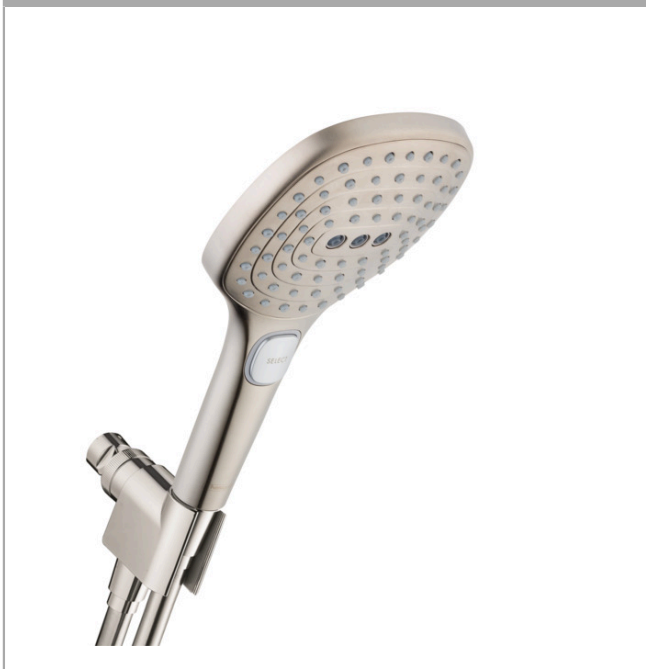

Raindance Select E
Handshower Set 120 3-Jet, 2.5 GPM
 Finish: **brushed nickel** Part no. : **04541820**

Description

Features

- Consists of: Handshower, Handshower holder, Shower hose, Handshower holder
- Spray modes: Rain, RainAir, Whirl
- Select button for comfortable alternation of spray modes
- Max. flow: 2.5 GPM (9.5 L/Min)
- Pivot connector prevents hose from tangling
- 26° adjustment
- Rinseable screen seal

Item details

List Price \$ 388.00

Technology

Compliance / Sustainability

Product image

Scale drawing

Raindance Select E
Handshower Set 120 3-Jet, 2.5 GPM
 Finish: brushed nickel Part no. : 04541820

Exploded drawing

Year of production: >11/18

Raindance Select E
Handshower Set 120 3-Jet, 2.5 GPM
 Finish: **brushed nickel** Part no. : **04541820**

Spare parts list

Year of production: >11/18

Pos.	Description	Part no.	Price	PU
1	support	04580820	-	1
2	filter packing	88649000	-	1
3	nut	97958820	-	1
4	lever collar	97536000	-	1
5	seal	97606000	-	1
6	ball joint	97331000	-	1
7	set of non return valves DW 15	94074000	-	1
8	seal	98058000	-	1
9	shower hose 1,60 m	28276823	-	1
10	filter packing	94246000	-	1
11	handshower	26521821	-	1