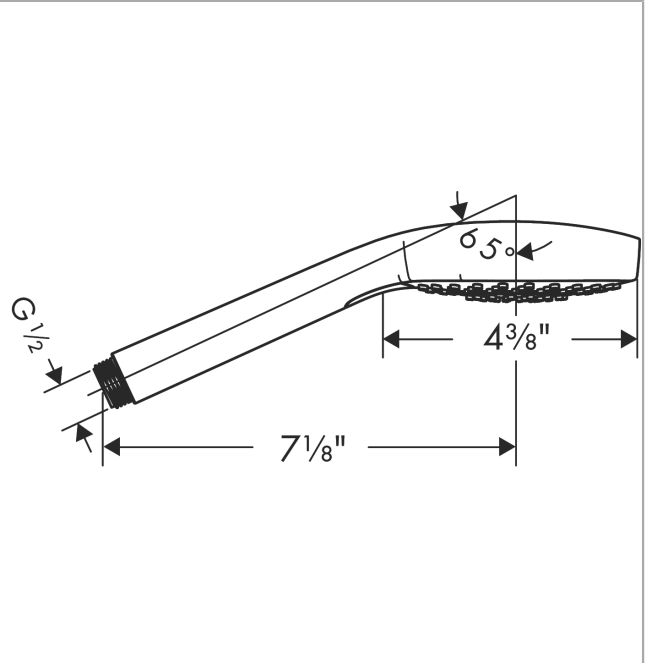

Croma Select E
Handshower 110 3-Jet, 1.75 GPM
 Finish: **white/chrome** Part no. : **04723400**

Description

Features

- Spray modes: SoftRain, IntenseRain, Pulsating Massage
- 121 spray channels
- Select button for comfortable alternation of spray modes
- Spray face finish: easy cleanable plastic spray disc
- Max. flow: 1.75 GPM (6.6 L/Min)

Item details

List Price \$ 152.00

Technology

Compliance / Sustainability

Product image

Scale drawing

Croma Select E
Handshower 110 3-Jet, 1.75 GPM
Finish: **white/chrome** Part no. : **04723400**

Exploded drawing

Year of production: >01/18

Croma Select E
Handshower 110 3-Jet, 1.75 GPM
 Finish: **white/chrome** Part no. : **04723400**

Spare parts list

Year of production: >01/18

Pos.	Description	Part no.	Price	PU
1	filter packing	94246000	-	1