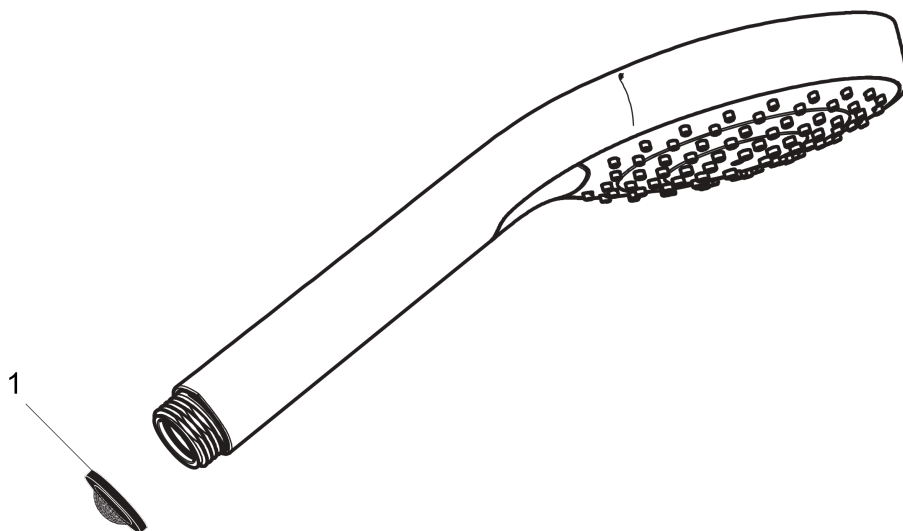

Croma Select E
Handshower 110 3-Jet, 1.75 GPM
 Finish: **brushed nickel** Part no. : **04723820**

Description

Features

- Spray modes: SoftRain, IntenseRain, Pulsating Massage
- 121 spray channels
- Select button for comfortable alternation of spray modes
- Spray face finish: easy cleanable plastic spray disc
- Max. flow: 1.75 GPM (6.6 L/Min)

Item details

List Price \$ 200.00

Technology

Compliance / Sustainability

Product image

Scale drawing

Croma Select E
Handshower 110 3-Jet, 1.75 GPM
Finish: **brushed nickel** Part no. : **04723820**

Exploded drawing

Year of production: >01/18

Croma Select E
Handshower 110 3-Jet, 1.75 GPM
 Finish: **brushed nickel** Part no. : **04723820**

Spare parts list

Year of production: >01/18

Pos.	Description	Part no.	Price	PU
1	filter packing	94246000	-	1