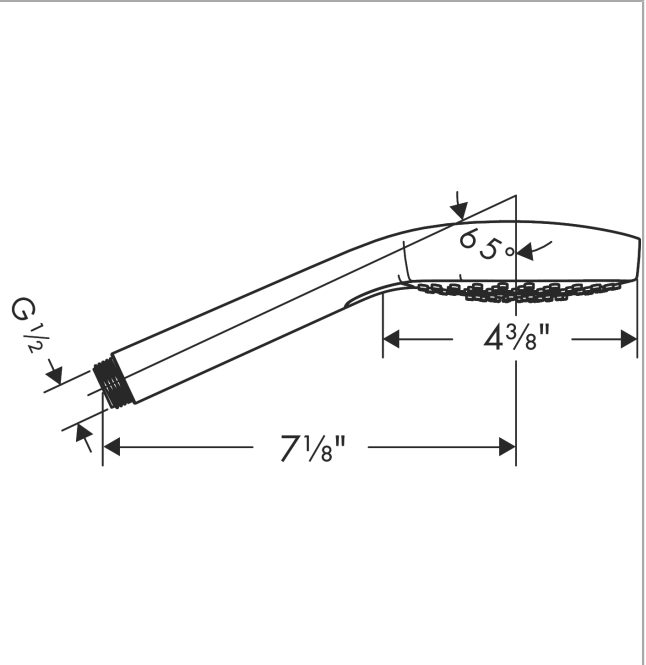

Croma Select E
Handshower 110 3-Jet, 1.75 GPM
 Finish: **brushed nickel** Part no. : **04723820**

Description

Features

- Spray modes: SoftRain, IntenseRain, Pulsating Massage
- 121 spray channels
- Select button for comfortable alternation of spray modes
- Spray face finish: easy cleanable plastic spray disc
- Max. flow: 1.75 GPM (6.6 L/Min)

Item details

List Price \$ 200.00

Technology

Compliance / Sustainability

Product image

Scale drawing

Croma Select E
Handshower 110 3-Jet, 1.75 GPM
Finish: **brushed nickel** Part no. : **04723820**

Exploded drawing

Year of production: >01/18

Croma Select E
Handshower 110 3-Jet, 1.75 GPM
 Finish: **brushed nickel** Part no. : **04723820**

Spare parts list

Year of production: >01/18

Pos.	Description	Part no.	Price	PU
1	filter packing	94246000	-	1