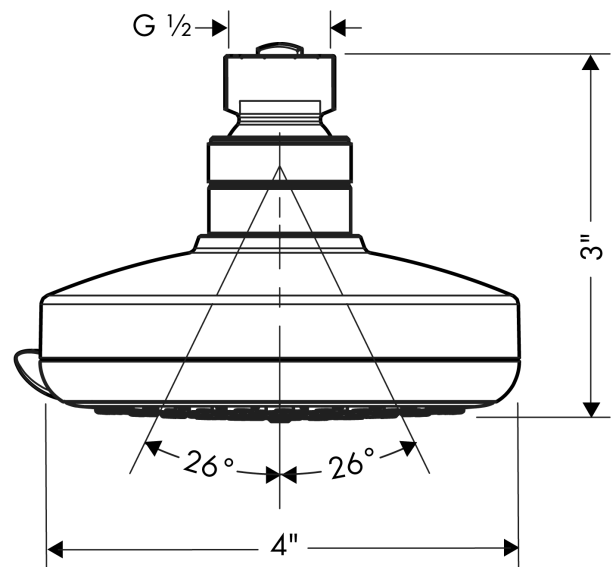

**Croma 100**  
**Showerhead E 3-Jet, 1.8 GPM**  
 Finish: **chrome** Part no. : **04733000**

**Description**

**Features**

- Shower head size: 3.93"
- Spray modes: Rain, Pulsating Massage, Intense Turbo
- Max. flow: 1.8 GPM (6.8 L/Min)
- Adjustment with shift on overhead shower
- 75 spray channels
- Spray face finish: grey

**Item details**

List Price \$ 116.00

**Technology**

**Compliance / Sustainability**

**Product image**

**Scale drawing**

**Croma 100**  
**Showerhead E 3-Jet, 1.8 GPM**  
Finish: **chrome** Part no. : **04733000**

Exploded drawing

Year of production: >01/18

**Croma 100**  
**Showerhead E 3-Jet, 1.8 GPM**  
 Finish: **chrome** Part no. : **04733000**

Spare parts list

Year of production: >01/18

Pos.	Description	Part no.	Price	PU
1	filter packing	88649000	-	1