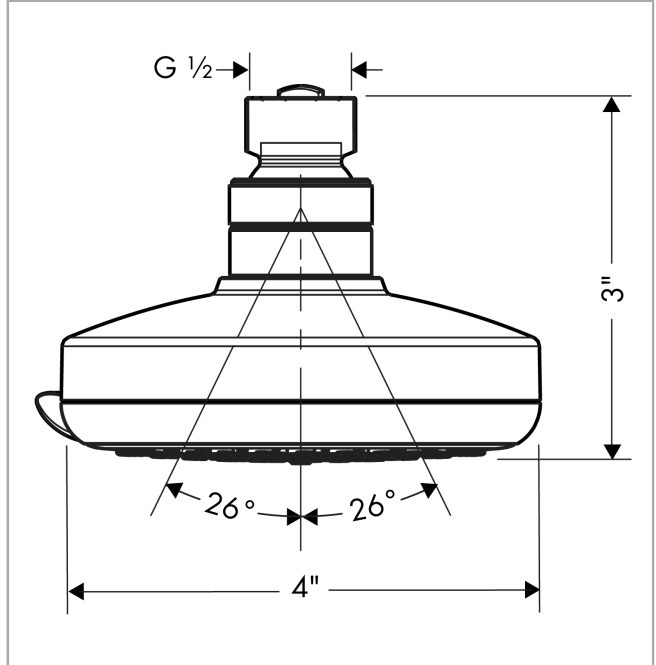

Croma 100
Showerhead E 3-Jet, 1.8 GPM
 Finish: **brushed nickel** Part no. : **04733820**

Description

Features

- Shower head size: 3.93"
- Spray modes: Rain, Pulsating Massage, Intense Turbo
- Max. flow: 1.8 GPM (6.8 L/Min)
- Adjustment with shift on overhead shower
- 75 spray channels
- Spray face finish: grey

Item details

List Price \$ 153.00

Technology

Compliance / Sustainability

Product image

Scale drawing

Croma 100
Showerhead E 3-Jet, 1.8 GPM
Finish: **brushed nickel** Part no. : **04733820**

Exploded drawing

Year of production: >01/18

Croma 100
Showerhead E 3-Jet, 1.8 GPM
 Finish: **brushed nickel** Part no. : **04733820**

Spare parts list

Year of production: >01/18

Pos.	Description	Part no.	Price	PU
1	filter packing	88649000	-	1