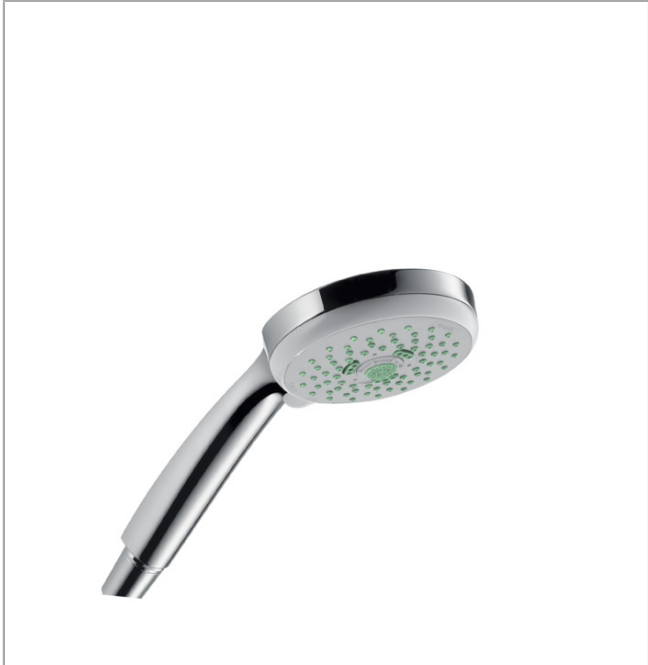

Croma 100
Handshower E 3-Jet, 1.8 GPM
 Finish: **chrome** Part no. : **04752000**

Description

Features

- Spray modes: Rain, Pulsating Massage, Intense Turbo
- 75 spray channels
- Continuous spray mode adjustment
- Spray face finish: easy cleanable plastic spray disc
- Max. flow: 1.8 GPM (6.8 L/Min)

Item details

List Price \$ 116.00

Technology

Compliance / Sustainability

Product image

Scale drawing

Croma 100
Handshower E 3-Jet, 1.8 GPM
Finish: **chrome** Part no. : **04752000**

Exploded drawing

Year of production: >01/18

Croma 100
Handshower E 3-Jet, 1.8 GPM
 Finish: **chrome** Part no. : **04752000**

Spare parts list

Year of production: >01/18

Pos.	Description	Part no.	Price	PU
1	filter packing	94246000	-	1