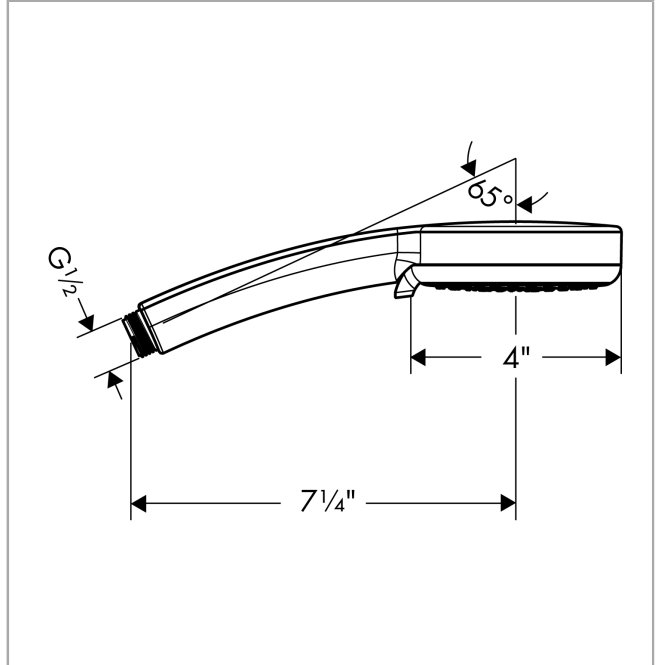

Croma 100
Handshower E 3-Jet, 1.8 GPM
 Finish: **chrome** Part no. : **04752000**

Description

Features

- Spray modes: Rain, Pulsating Massage, Intense Turbo
- 75 spray channels
- Continuous spray mode adjustment
- Spray face finish: easy cleanable plastic spray disc
- Max. flow: 1.8 GPM (6.8 L/Min)

Item details

List Price \$ 116.00

Technology

Compliance / Sustainability

Product image

Scale drawing

Croma 100
Handshower E 3-Jet, 1.8 GPM
Finish: **chrome** Part no. : **04752000**

Exploded drawing

Year of production: >01/18

Croma 100
Handshower E 3-Jet, 1.8 GPM
 Finish: **chrome** Part no. : **04752000**

Spare parts list

Year of production: >01/18

Pos.	Description	Part no.	Price	PU
1	filter packing	94246000	-	1