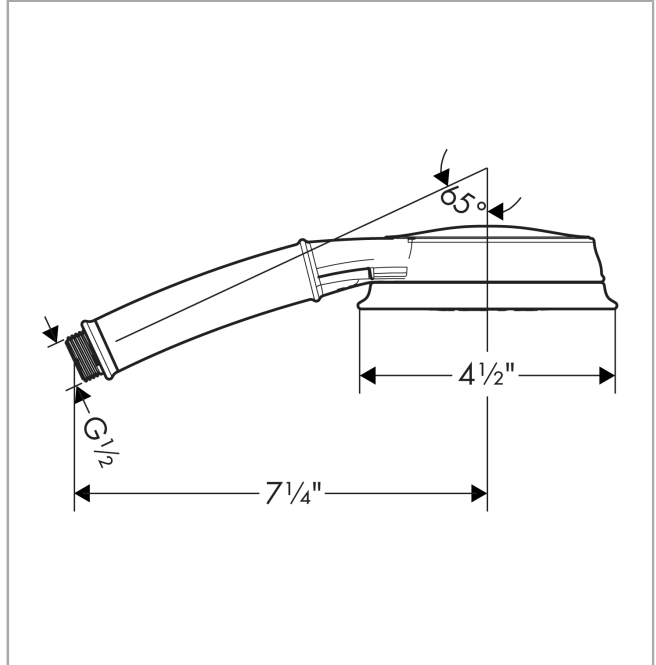

Croma 100 Classic
Handshower 3-Jet, 1.8 GPM
 Finish: **chrome** Part no. : **04753000**

Description

Features

- Spray modes: Rain, Pulsating Massage, Intense Turbo
- 75 spray channels
- Max. flow: 1.8 GPM (6.8 L/Min)

Item details

List Price \$ 128.00

Technology

Compliance / Sustainability

Product image

Scale drawing

Croma 100 Classic
Handshower 3-Jet, 1.8 GPM
Finish: **chrome** Part no. : **04753000**

Exploded drawing

Year of production: >01/18

Croma 100 Classic
Handshower 3-Jet, 1.8 GPM
 Finish: **chrome** Part no. : **04753000**

Spare parts list

Year of production: >01/18

| Pos. | Description | Part no. | Price | PU |
|------|----------------|----------|-------|----|
| 1 | filter packing | 94246000 | - | 1 |