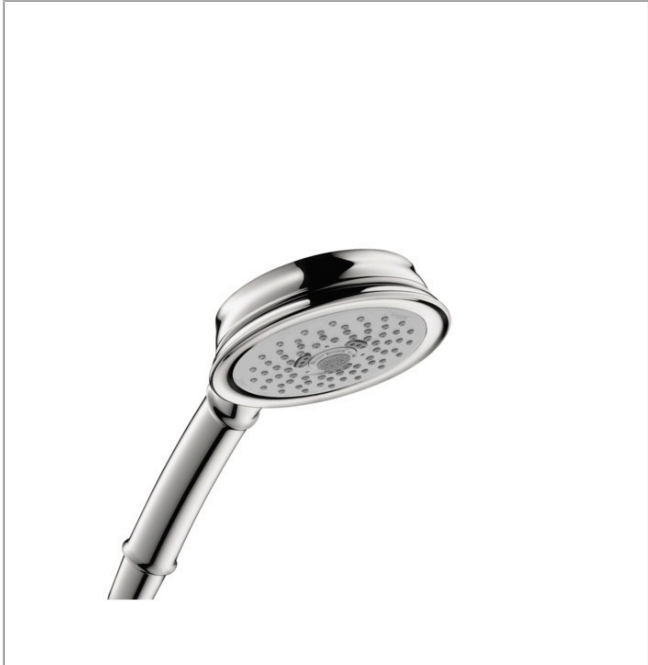

Croma 100 Classic
Handshower 3-Jet, 1.8 GPM
 Finish: **chrome** Part no. : **04753000**

Description

Features

- Spray modes: Rain, Pulsating Massage, Intense Turbo
- 75 spray channels
- Max. flow: 1.8 GPM (6.8 L/Min)

Item details

List Price \$ 128.00

Technology

Compliance / Sustainability

Product image

Scale drawing

Croma 100 Classic
Handshower 3-Jet, 1.8 GPM
Finish: **chrome** Part no. : **04753000**

Exploded drawing

Year of production: >01/18

Croma 100 Classic
Handshower 3-Jet, 1.8 GPM
 Finish: **chrome** Part no. : **04753000**

Spare parts list

Year of production: >01/18

| Pos. | Description | Part no. | Price | PU |
|------|----------------|----------|-------|----|
| 1 | filter packing | 94246000 | - | 1 |