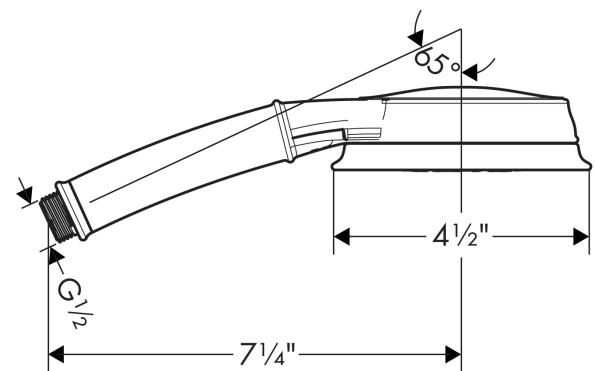

Croma 100 Classic
Handshower 3-Jet, 1.8 GPM
 Finish: **brushed nickel** Part no. : **04753820**

Description

Features

- Spray modes: Rain, Pulsating Massage, Intense Turbo
- 75 spray channels
- Max. flow: 1.8 GPM (6.8 L/Min)

Item details

List Price \$ 168.00

Technology

Compliance / Sustainability

Product image

Scale drawing

Croma 100 Classic
Handshower 3-Jet, 1.8 GPM
Finish: **brushed nickel** Part no. : **04753820**

Exploded drawing