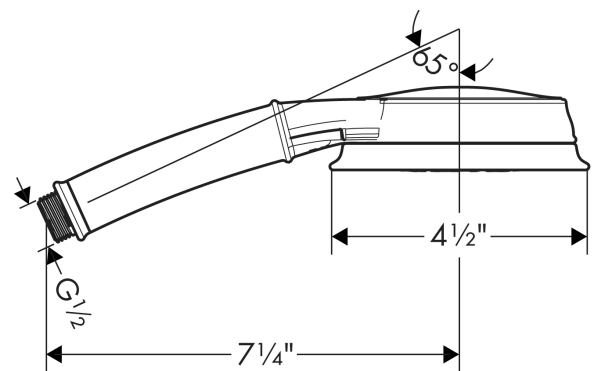

Croma 100 Classic
Handshower 3-Jet, 1.8 GPM
 Finish: **polished nickel** Part no. : **04753830**

Description

Features

- Spray modes: Rain, Pulsating Massage, Intense Turbo
- 75 spray channels
- Max. flow: 1.8 GPM (6.8 L/Min)

Item details

List Price \$ 162.00

Technology

Compliance / Sustainability

Product image

Scale drawing

Croma 100 Classic
Handshower 3-Jet, 1.8 GPM
Finish: **polished nickel** Part no. : **04753830**

Exploded drawing

Year of production: >01/18

Croma 100 Classic
Handshower 3-Jet, 1.8 GPM
 Finish: **polished nickel** Part no. : **04753830**

Spare parts list

Year of production: >01/18

Pos.	Description	Part no.	Price	PU
1	filter packing	94246000	-	1