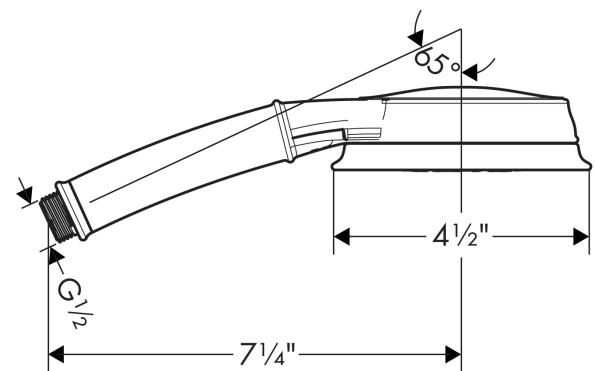

Croma 100 Classic
Handshower 3-Jet, 1.8 GPM
 Finish: **rubbed bronze** Part no. : **04753920**

Description

Features

- Spray modes: Rain, Pulsating Massage, Intense Turbo
- 75 spray channels
- Max. flow: 1.8 GPM (6.8 L/Min)

Item details

List Price \$ 168.00

Technology

Compliance / Sustainability

Product image

Scale drawing

Croma 100 Classic
Handshower 3-Jet, 1.8 GPM
Finish: rubbed bronze Part no. : 04753920

Exploded drawing

Year of production: >01/18

Croma 100 Classic
Handshower 3-Jet, 1.8 GPM
 Finish: **rubbed bronze** Part no. : **04753920**

Spare parts list

Year of production: >01/18

Pos.	Description	Part no.	Price	PU
1	filter packing	94246000	-	1