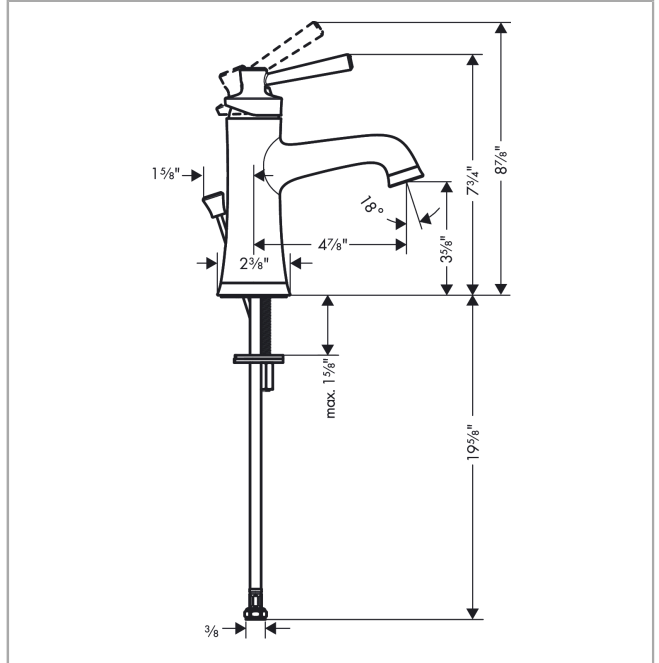

Joleena
Single-Hole Faucet 100 with Pop-Up Drain, 0.5 GPM
 Finish: **chrome** Part no. : **04773000**

Description

Features

- Handle variant: Lever
- Spray modes: aerated spray
- Max. flow: 0.5 GPM (1.9 L/Min)
- Ceramic cartridge
- Includes pop-up drain

Item details

List Price \$ 284.00

Technology

Compliance / Sustainability

Product image

Scale drawing

Joleena
Single-Hole Faucet 100 with Pop-Up Drain, 0.5 GPM
 Finish: **chrome** Part no. : **04773000**

Exploded drawing

Year of production: >01/20

Joleena
Single-Hole Faucet 100 with Pop-Up Drain, 0.5 GPM
 Finish: **chrome** Part no. : **04773000**

Spare parts list

Year of production: >01/20

Pos.	Description	Part no.	Price	PU
1	handle	93534000	-	1
2	pull rod	93529000	-	1
3	flange	93273000	-	1
4	cartridge, assy	93268000	-	1
5	aerator M24x1 (1,9 l/min)	93532001	-	1
6	escutcheon	93530000	-	1
7	fixing set	96016000	-	1
8	connection hose 600 mm	93528001	-	1
a	pop up waste	88509000	-	1