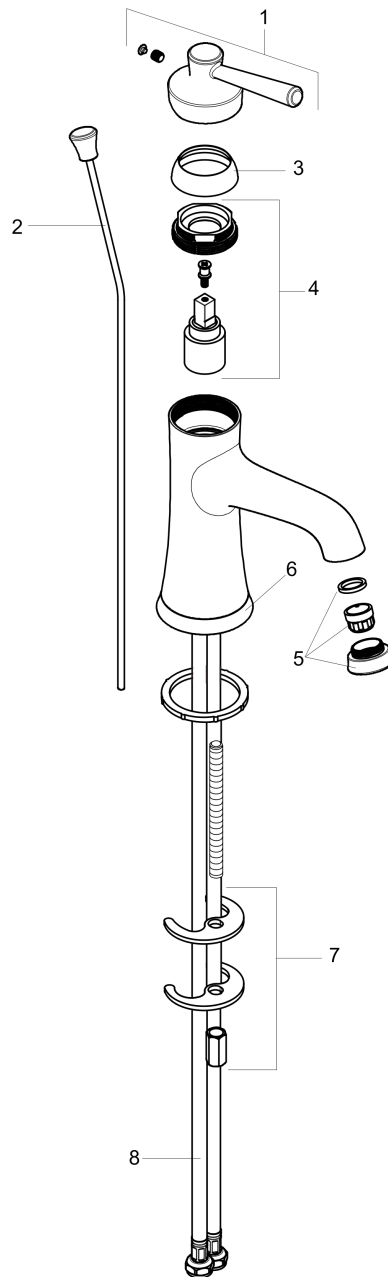

Joleena
Single-Hole Faucet 100 with Pop-Up Drain, 0.5 GPM
 Finish: **chrome** Part no. : **04773000**

Description

Features

- Handle variant: Lever
- Spray modes: aerated spray
- Max. flow: 0.5 GPM (1.9 L/Min)
- Ceramic cartridge
- Includes pop-up drain

Item details

List Price \$ 284.00

Technology

Compliance / Sustainability

Product image

Scale drawing

Joleena
Single-Hole Faucet 100 with Pop-Up Drain, 0.5 GPM
 Finish: **chrome** Part no. : **04773000**

Exploded drawing

Year of production: >01/20

Joleena
Single-Hole Faucet 100 with Pop-Up Drain, 0.5 GPM
 Finish: **chrome** Part no. : **04773000**

Spare parts list

Year of production: >01/20

Pos.	Description	Part no.	Price	PU
1	handle	93534000	-	1
2	pull rod	93529000	-	1
3	flange	93273000	-	1
4	cartridge, assy	93268000	-	1
5	aerator M24x1 (1,9 l/min)	93532001	-	1
6	escutcheon	93530000	-	1
7	fixing set	96016000	-	1
8	connection hose 600 mm	93528001	-	1
a	pop up waste	88509000	-	1