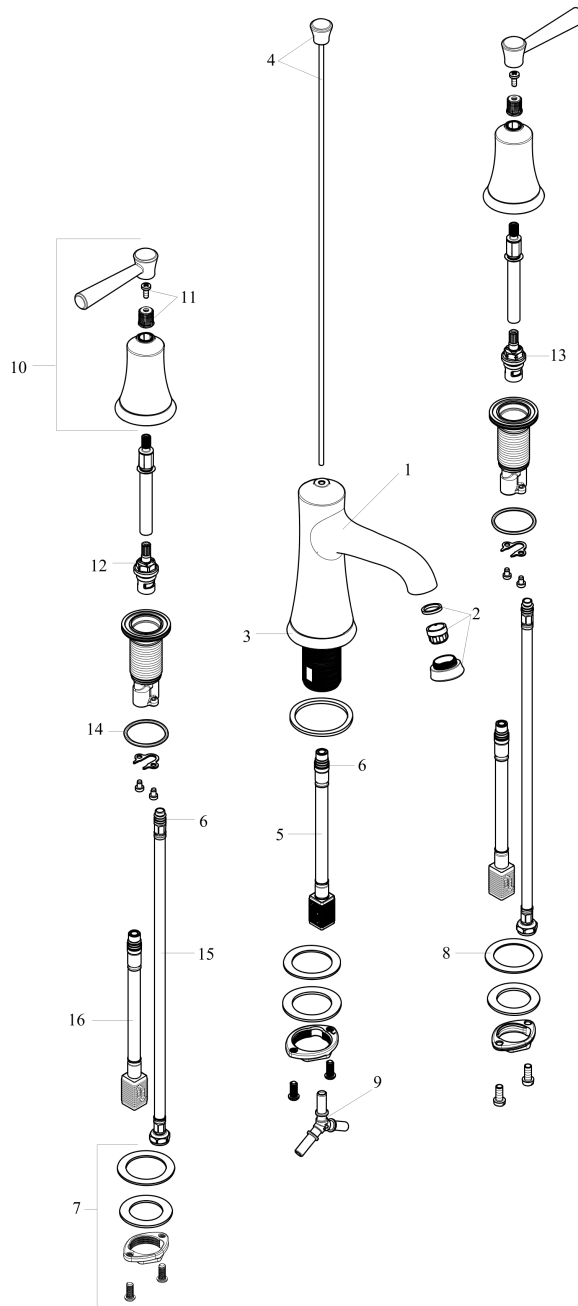

Joleena
Widespread Faucet 100 with Pop-Up Drain, 1.2 GPM
 Finish: **chrome** Part no. : **04774000**

Exploded drawing

Year of production: >01/20

Joleena

Widespread Faucet 100 with Pop-Up Drain, 1.2 GPM

Finish: **chrome** Part no. : **04774000**

Spare parts list

Year of production: >01/20

Pos.	Description	Part no.	Price	PU
1	spout cpl.	93555000	-	1
2	aerator M24x1 (4,5 l/min)	93531001	-	1
3	escutcheon	93530000	-	1
4	pop up rod	93554000	-	1
5	null	92913000	-	1
6	O-ring 8x1,75	97827000	-	1
7	null	92909000	-	1
8	lever collar	97548000	-	1
9	hose connection angel	92905000	-	1
10	handle	93553000	-	1
11	handle fixing set	98932000	-	1
12	shut off unit right closing	98817001	-	1
13	shut off unit left closing	95366001	-	1
14	null	92907000	-	1
15	connection hose 18½" M8x0,75 3/8"	96321001	-	1
16	null	92914000	-	1
a	pop up waste	88509000	-	1