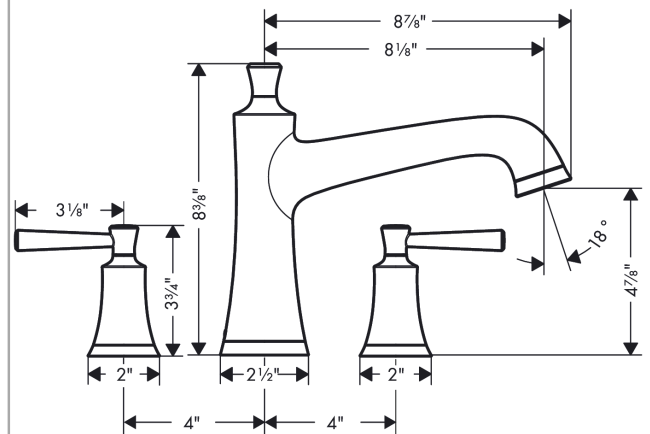

**Joleena**  
**3-Hole Roman Tub Set Trim**  
 Finish: **chrome** Part no. : **04776000**

**Description**

**Features**

- Max. flow: 5.8 GPM

**Item details**

List Price \$ 482.00

**Compliance / Sustainability**

**Product image**

**Scale drawing**

**Joleena**  
**3-Hole Roman Tub Set Trim**  
 Finish: **chrome** Part no. : **04776000**

Exploded drawing

Year of production: >01/20

**Joleena**

**3-Hole Roman Tub Set Trim**

Finish: **chrome** Part no. : **04776000**

**Spare parts list**

Year of production: >01/20

Pos.	Description	Part no.	Price	PU
1	spout cpl.	93545000	-	1
2	aerator M22x1	93543001	-	1
3	escutcheon for spout	93544000	-	1
4	adapter for spout	88512000	-	1
5	handle	93542000	-	1
a	base body	06607000	-	1