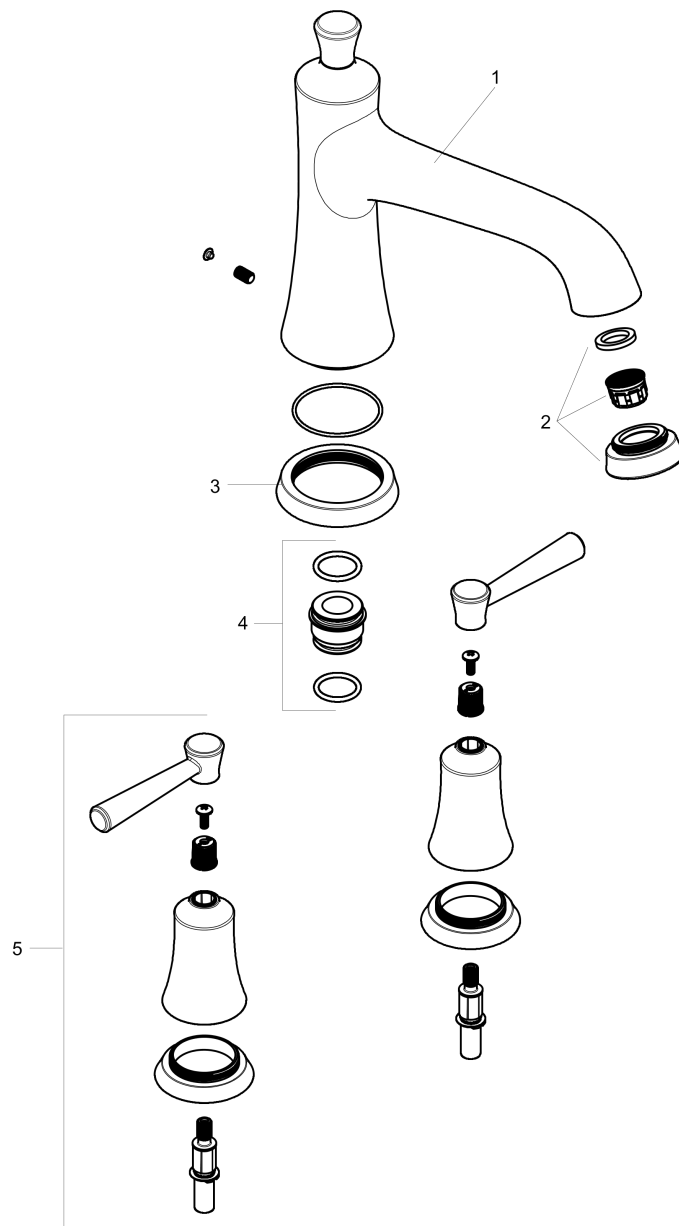

**Joleena**  
**3-Hole Roman Tub Set Trim**  
 Finish: **chrome** Part no. : **04776000**

**Description**

**Features**

- Max. flow: 5.8 GPM

**Item details**

List Price \$ 482.00

**Compliance / Sustainability**

**Product image**

**Scale drawing**

**Joleena**  
**3-Hole Roman Tub Set Trim**  
 Finish: **chrome** Part no. : **04776000**

Exploded drawing

Year of production: >01/20

**Joleena**

**3-Hole Roman Tub Set Trim**

Finish: **chrome** Part no. : **04776000**

**Spare parts list**

Year of production: >01/20

Pos.	Description	Part no.	Price	PU
1	spout cpl.	93545000	-	1
2	aerator M22x1	93543001	-	1
3	escutcheon for spout	93544000	-	1
4	adapter for spout	88512000	-	1
5	handle	93542000	-	1
a	base body	06607000	-	1