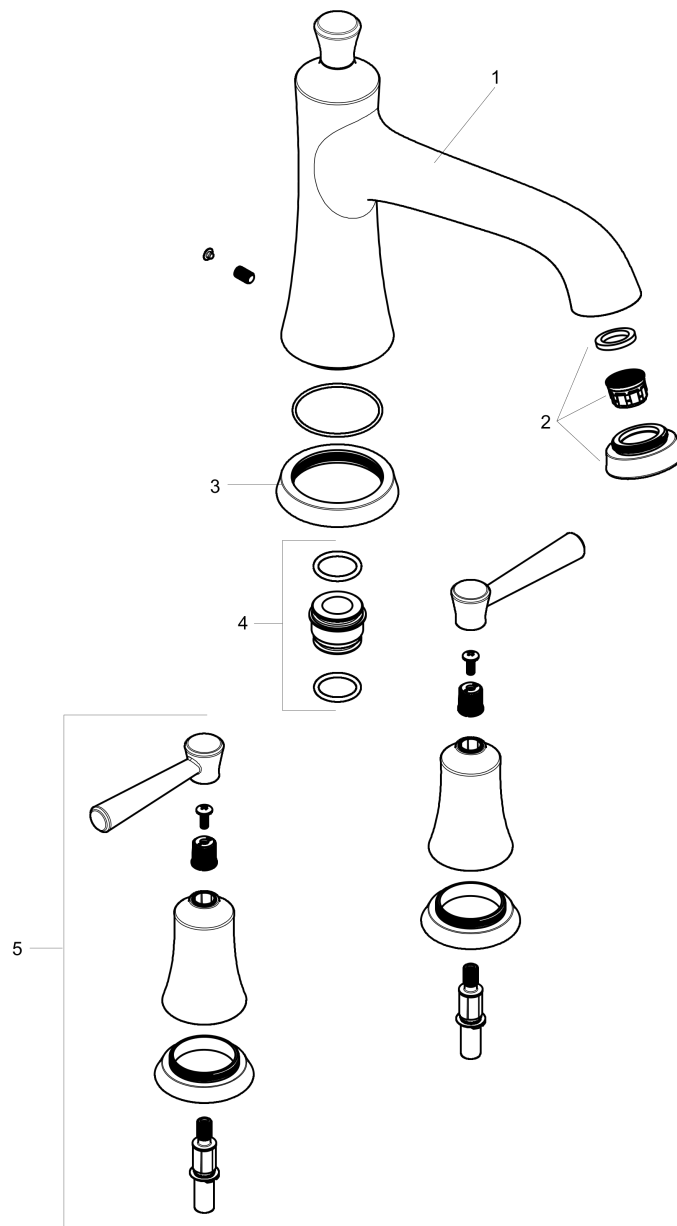

Joleena
3-Hole Roman Tub Set Trim
 Finish: **matte black** Part no. : **04776670**

Description

Features

- Max. flow: 5.8 GPM

Item details

List Price \$ 637.00

Compliance / Sustainability

Product image

Scale drawing

Joleena
3-Hole Roman Tub Set Trim
 Finish: **matte black** Part no. : **04776670**

Exploded drawing

Year of production: >01/20

Joleena

3-Hole Roman Tub Set Trim

Finish: **matte black** Part no. : **04776670**

Spare parts list

Year of production: >01/20

Pos.	Description	Part no.	Price	PU
1	spout cpl.	93545670	-	1
2	aerator M22x1	93543671	-	1
3	escutcheon for spout	93544670	-	1
4	adapter for spout	88512000	-	1
5	handle	93542670	-	1
a	base body	06607000	-	1