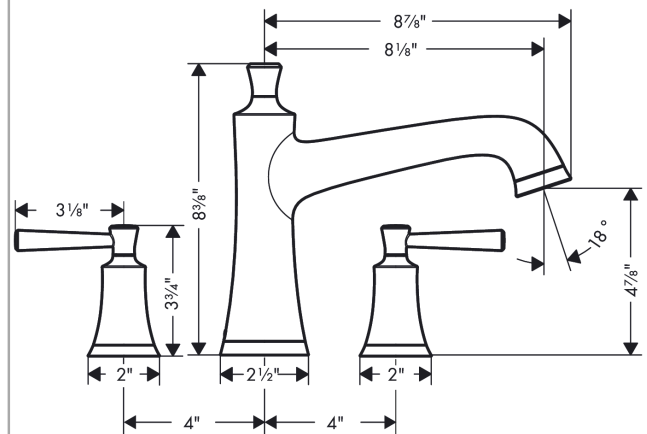

Joleena
3-Hole Roman Tub Set Trim
 Finish: **matte black** Part no. : **04776670**

Description

Features

- Max. flow: 5.8 GPM

Item details

List Price \$ 637.00

Compliance / Sustainability

Product image

Scale drawing

Joleena
3-Hole Roman Tub Set Trim
 Finish: **matte black** Part no. : **04776670**

Exploded drawing

Year of production: >01/20

Joleena

3-Hole Roman Tub Set Trim

Finish: **matte black** Part no. : **04776670**

Spare parts list

Year of production: >01/20

Pos.	Description	Part no.	Price	PU
1	spout cpl.	93545670	-	1
2	aerator M22x1	93543671	-	1
3	escutcheon for spout	93544670	-	1
4	adapter for spout	88512000	-	1
5	handle	93542670	-	1
a	base body	06607000	-	1