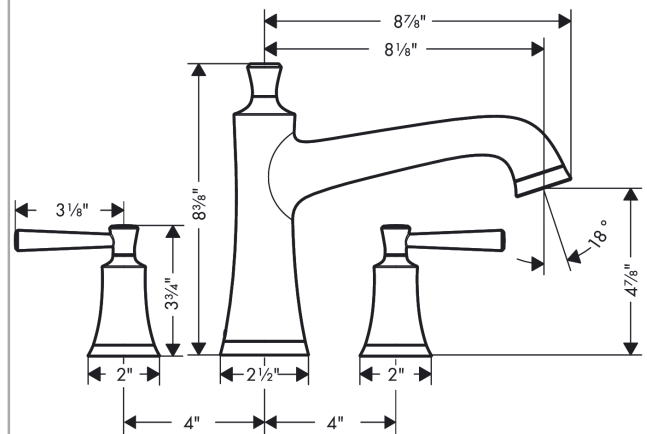

Joleena
3-Hole Roman Tub Set Trim
 Finish: **brushed nickel** Part no. : **04776820**

Description

Features

- Max. flow: 5.8 GPM

Item details

List Price \$ 637.00

Compliance / Sustainability

Product image

Scale drawing

Joleena
3-Hole Roman Tub Set Trim
 Finish: **brushed nickel** Part no. : **04776820**

Exploded drawing

Year of production: >01/20

Joleena

3-Hole Roman Tub Set Trim

Finish: **brushed nickel** Part no. : **04776820**

Spare parts list

Year of production: >01/20

Pos.	Description	Part no.	Price	PU
1	spout cpl.	93545820	-	1
2	aerator M22x1	93543821	-	1
3	escutcheon for spout	93544820	-	1
4	adapter for spout	88512000	-	1
5	handle	93542820	-	1
a	base body	06607000	-	1