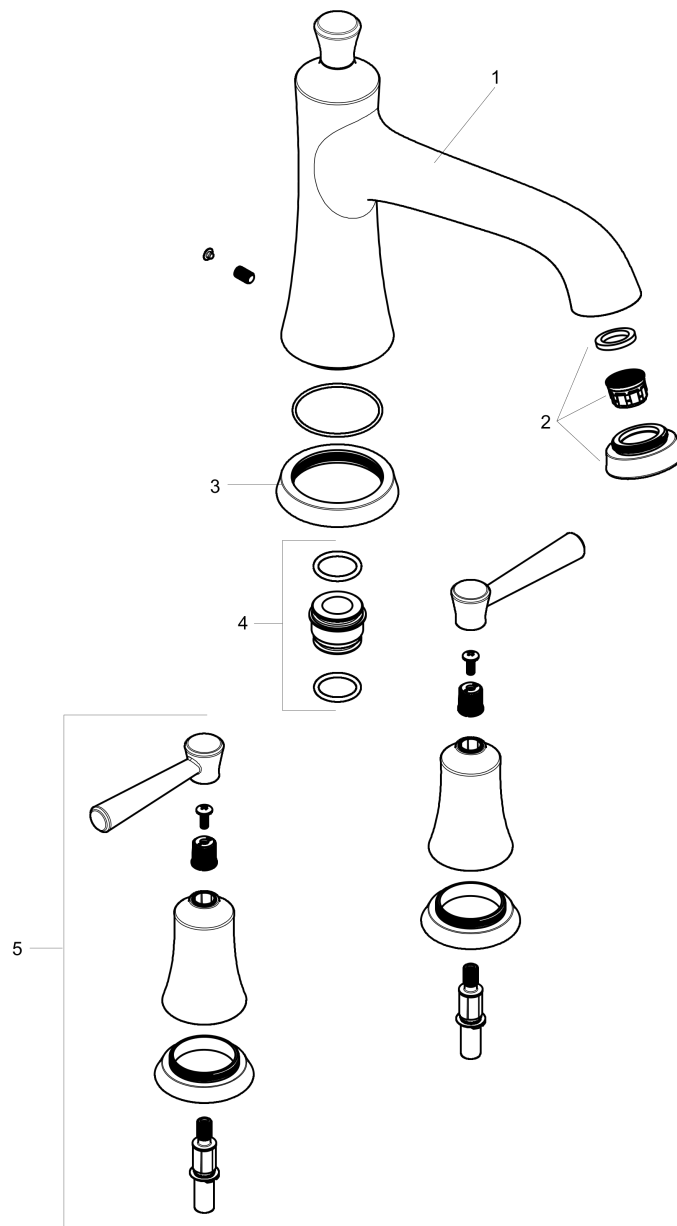

Joleena
3-Hole Roman Tub Set Trim
 Finish: **brushed nickel** Part no. : **04776820**

Description

Features

- Max. flow: 5.8 GPM

Item details

List Price \$ 637.00

Compliance / Sustainability

Product image

Scale drawing

Joleena
3-Hole Roman Tub Set Trim
 Finish: **brushed nickel** Part no. : **04776820**

Exploded drawing

Year of production: >01/20

Joleena

3-Hole Roman Tub Set Trim

Finish: **brushed nickel** Part no. : **04776820**

Spare parts list

Year of production: >01/20

Pos.	Description	Part no.	Price	PU
1	spout cpl.	93545820	-	1
2	aerator M22x1	93543821	-	1
3	escutcheon for spout	93544820	-	1
4	adapter for spout	88512000	-	1
5	handle	93542820	-	1
a	base body	06607000	-	1