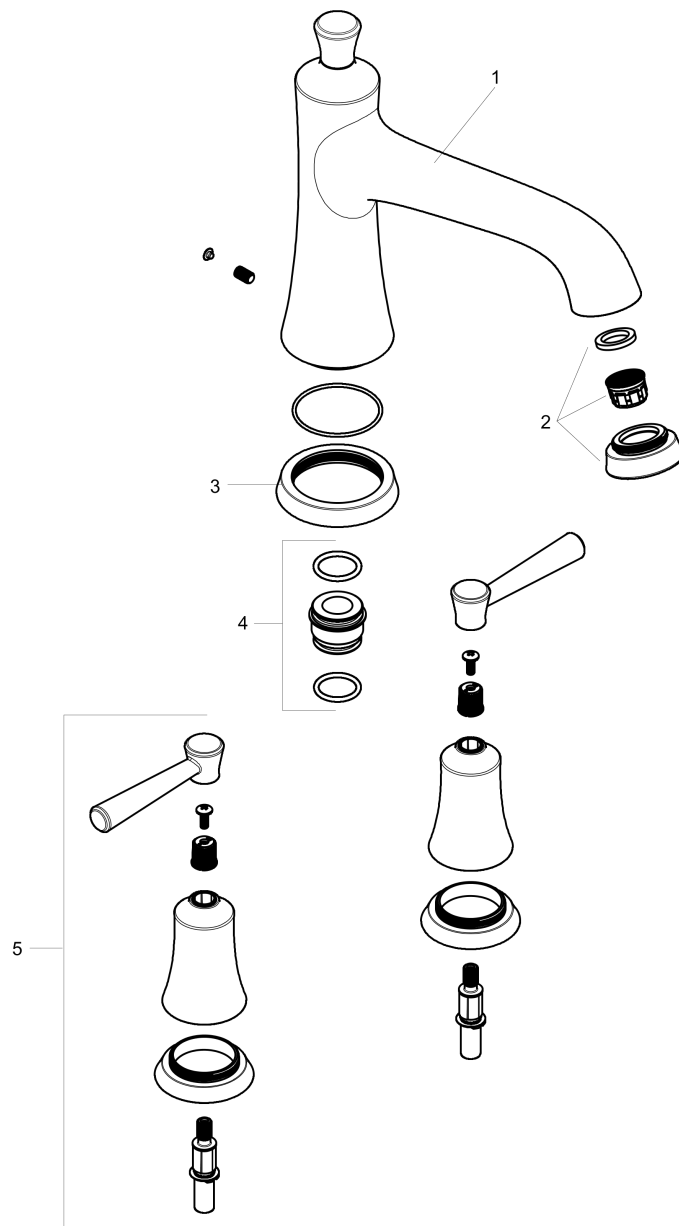

Joleena
3-Hole Roman Tub Set Trim
 Finish: **polished nickel** Part no. : **04776830**

Description

Features

- Max. flow: 5.8 GPM

Item details

List Price \$ 612.00

Compliance / Sustainability

Product image

Scale drawing

Joleena
3-Hole Roman Tub Set Trim
 Finish: **polished nickel** Part no. : **04776830**

Exploded drawing

Year of production: >01/20

Joleena

3-Hole Roman Tub Set Trim

Finish: **polished nickel** Part no. : **04776830**

Spare parts list

Year of production: >01/20

Pos.	Description	Part no.	Price	PU
1	spout cpl.	93545830	-	1
2	aerator M22x1	93543831	-	1
3	escutcheon for spout	93544830	-	1
4	adapter for spout	88512000	-	1
5	handle	93542830	-	1
a	base body	06607000	-	1