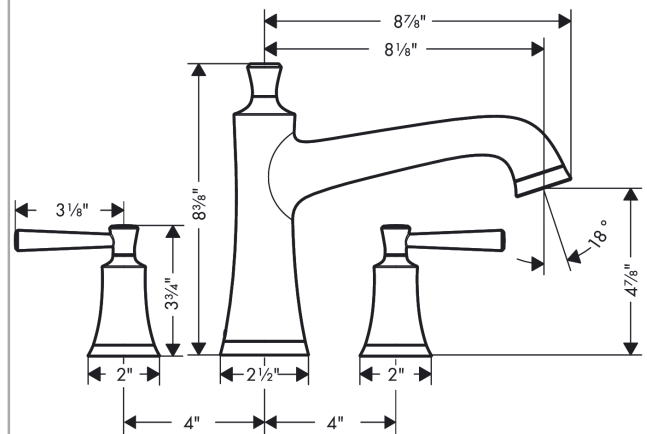

Joleena
3-Hole Roman Tub Set Trim
 Finish: **polished nickel** Part no. : **04776830**

Description

Features

- Max. flow: 5.8 GPM

Item details

List Price \$ 612.00

Compliance / Sustainability

Product image

Scale drawing

Joleena
3-Hole Roman Tub Set Trim
 Finish: **polished nickel** Part no. : **04776830**

Exploded drawing

Year of production: >01/20

Joleena

3-Hole Roman Tub Set Trim

Finish: **polished nickel** Part no. : **04776830**

Spare parts list

Year of production: >01/20

Pos.	Description	Part no.	Price	PU
1	spout cpl.	93545830	-	1
2	aerator M22x1	93543831	-	1
3	escutcheon for spout	93544830	-	1
4	adapter for spout	88512000	-	1
5	handle	93542830	-	1
a	base body	06607000	-	1