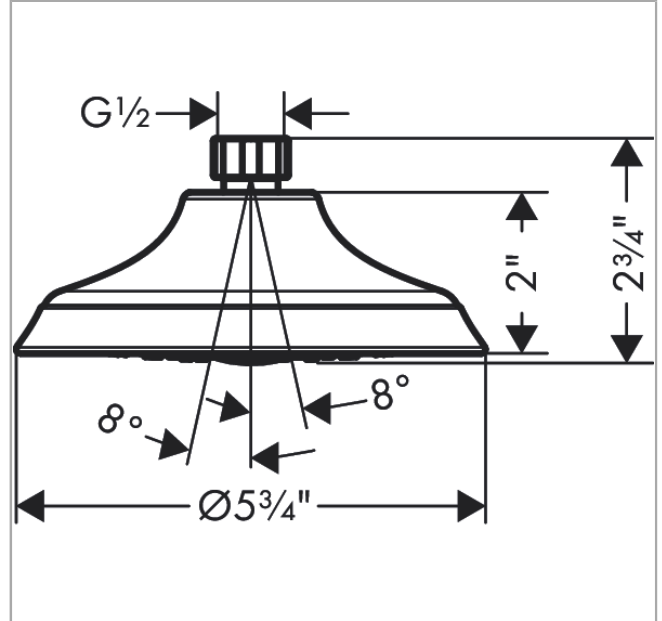

Joleena
Showerhead 150 1-Jet, 1.75 GPM
 Finish: **chrome** Part no. : **04780000**

Description

Features

- Shower head size: 5.9"
- Spray modes: Rain
- Max. flow: 1.75 GPM (6.6 L/Min)
- 45 spray channels
- Spray face finish: Fully-finished matching spray face

Item details

List Price \$ 95.00

Technology

Compliance / Sustainability

Product image

Scale drawing

Joleena
Showerhead 150 1-Jet, 1.75 GPM
Finish: **chrome** Part no. : **04780000**

Exploded drawing

Year of production: >09/19

Joleena
Showerhead 150 1-Jet, 1.75 GPM
 Finish: **chrome** Part no. : **04780000**

Spare parts list

Year of production: >09/19

Pos.	Description	Part no.	Price	PU
1	filter packing	94246000	-	1