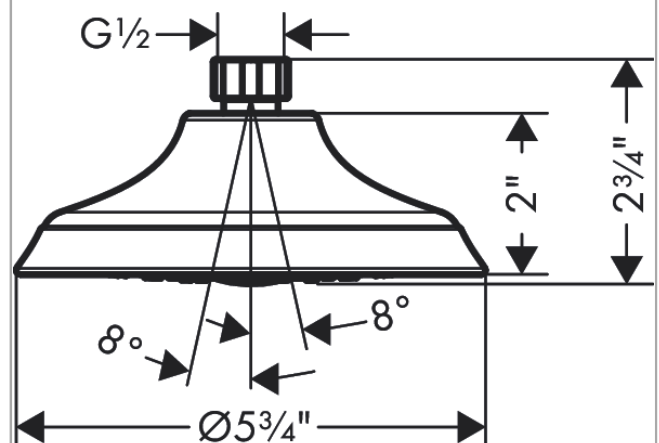

**Joleena**  
**Showerhead 150 1-Jet, 1.75 GPM**  
 Finish: **matte black** Part no. : **04780670**

**Description**

**Features**

- Shower head size: 5.9"
- Spray modes: Rain
- Max. flow: 1.75 GPM (6.6 L/Min)
- 45 spray channels
- Spray face finish: Fully-finished matching spray face

**Item details**

List Price \$ 126.00

**Technology**

**Compliance / Sustainability**

**Product image**

**Scale drawing**

**Joleena**  
**Showerhead 150 1-Jet, 1.75 GPM**  
Finish: **matte black** Part no. : **04780670**