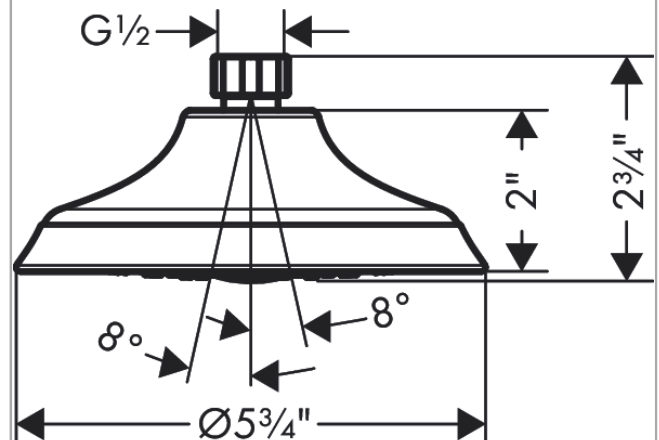

Joleena
Showerhead 150 1-Jet, 1.75 GPM
 Finish: **brushed nickel** Part no. : **04780820**

Description

Features

- Shower head size: 5.9"
- Spray modes: Rain
- Max. flow: 1.75 GPM (6.6 L/Min)
- 45 spray channels
- Spray face finish: Fully-finished matching spray face

Item details

List Price \$ 126.00

Technology

Compliance / Sustainability

Product image

Scale drawing

Joleena
Showerhead 150 1-Jet, 1.75 GPM
Finish: **brushed nickel** Part no. : **04780820**

Exploded drawing

Year of production: >09/19

Joleena
Showerhead 150 1-Jet, 1.75 GPM
 Finish: **brushed nickel** Part no. : **04780820**

Spare parts list

Year of production: >09/19

Pos.	Description	Part no.	Price	PU
1	filter packing	94246000	-	1