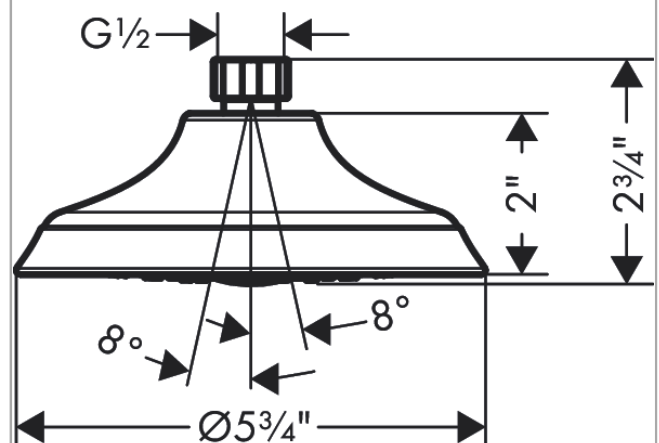

Joleena
Showerhead 150 1-Jet, 1.75 GPM
 Finish: **polished nickel** Part no. : **04780830**

Description

Features

- Shower head size: 5.9"
- Spray modes: Rain
- Max. flow: 1.75 GPM (6.6 L/Min)
- 45 spray channels
- Spray face finish: Fully-finished matching spray face

Item details

List Price \$ 122.00

Technology

Compliance / Sustainability

Product image

Scale drawing

Joleena
Showerhead 150 1-Jet, 1.75 GPM
Finish: **polished nickel** Part no. : **04780830**

Exploded drawing

Year of production: >09/19

Joleena
Showerhead 150 1-Jet, 1.75 GPM
 Finish: **polished nickel** Part no. : **04780830**

Spare parts list

Year of production: >09/19

Pos.	Description	Part no.	Price	PU
1	filter packing	94246000	-	1