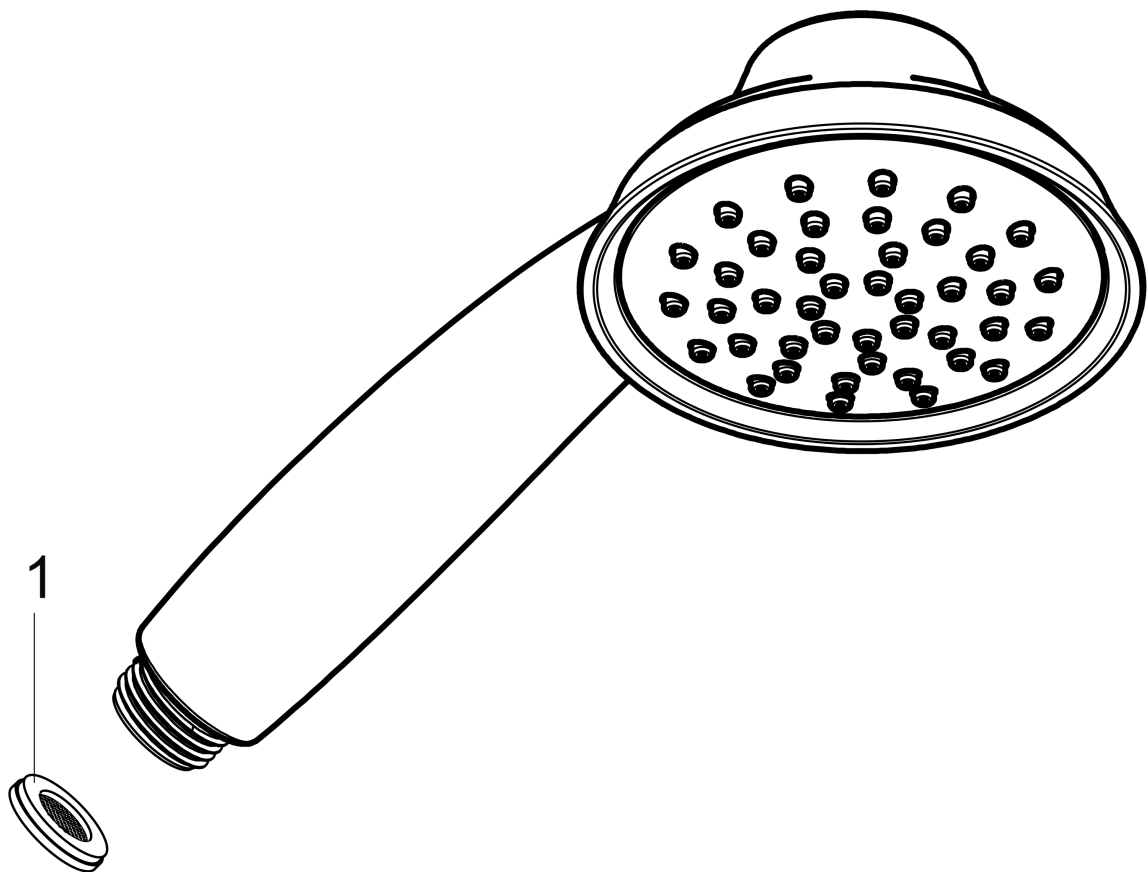

**Joleena**  
**Handshower 95 1-Jet, 1.75 GPM**  
 Finish: **chrome** Part no. : **04782000**

**Description**

**Features**

- Spray modes: Rain
- 42 spray channels
- Max. flow: 1.75 GPM (6.6 L/Min)

**Item details**

List Price \$ 132.00

**Technology**

**Compliance / Sustainability**

**Product image**

**Scale drawing**

**Joleena**  
**Handshower 95 1-Jet, 1.75 GPM**  
Finish: **chrome** Part no. : **04782000**

Exploded drawing

Year of production: >01/20

**Joleena**  
**Handshower 95 1-Jet, 1.75 GPM**  
 Finish: **chrome** Part no. : **04782000**

**Spare parts list**

Year of production: >01/20

Pos.	Description	Part no.	Price	PU
1	filter packing	94246000	-	1