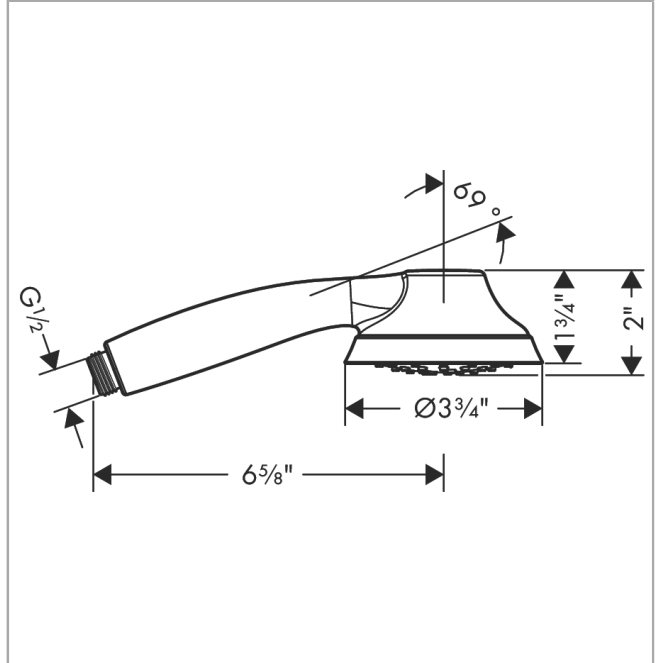

**Joleena**  
**Handshower 95 1-Jet, 1.75 GPM**  
 Finish: **chrome** Part no. : **04782000**

**Description**

**Features**

- Spray modes: Rain
- 42 spray channels
- Max. flow: 1.75 GPM (6.6 L/Min)

**Item details**

List Price \$ 132.00

**Technology**

**Compliance / Sustainability**

**Product image**

**Scale drawing**

**Joleena**  
**Handshower 95 1-Jet, 1.75 GPM**  
Finish: **chrome** Part no. : **04782000**

Exploded drawing

Year of production: >01/20

**Joleena**  
**Handshower 95 1-Jet, 1.75 GPM**  
 Finish: **chrome** Part no. : **04782000**

**Spare parts list**

Year of production: >01/20

Pos.	Description	Part no.	Price	PU
1	filter packing	94246000	-	1