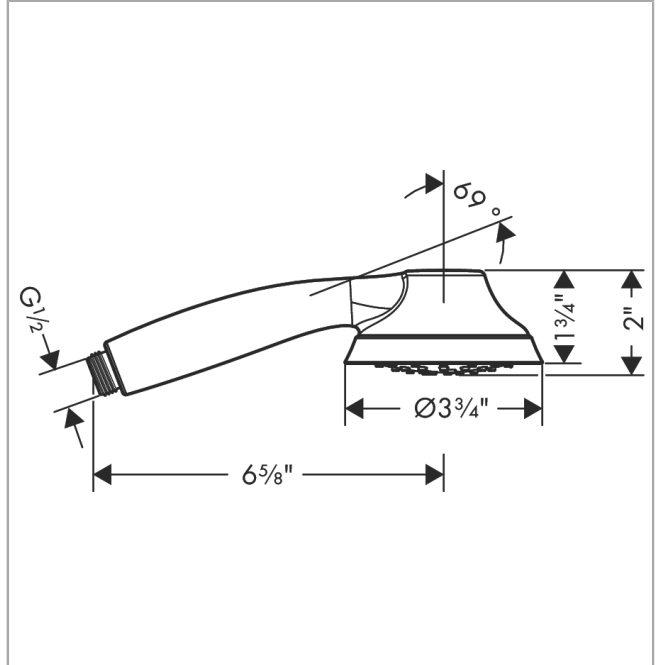

**Joleena**  
**Handshower 95 1-Jet, 1.75 GPM**  
 Finish: **brushed nickel** Part no. : **04782820**

**Description**

**Features**

- Spray modes: Rain
- 42 spray channels
- Max. flow: 1.75 GPM (6.6 L/Min)

**Item details**

List Price \$ 174.00

**Technology**

**Compliance / Sustainability**

**Product image**

**Scale drawing**

**Joleena**  
**Handshower 95 1-Jet, 1.75 GPM**  
Finish: **brushed nickel** Part no. : **04782820**

Exploded drawing

Year of production: >01/20

**Joleena**

**Handshower 95 1-Jet, 1.75 GPM**

Finish: **brushed nickel** Part no. : **04782820**

**Spare parts list**

Year of production: >01/20

Pos.	Description	Part no.	Price	PU
1	filter packing	94246000	-	1