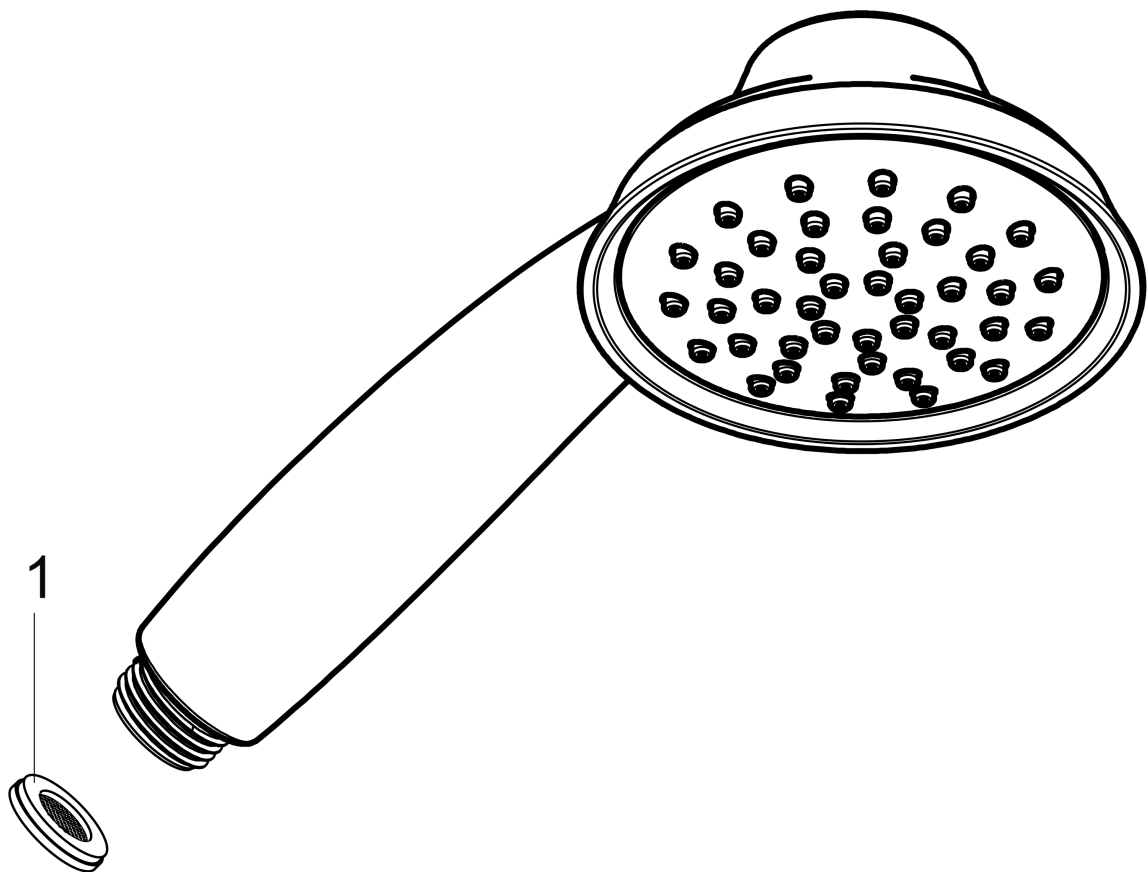

**Joleena**  
**Handshower 95 1-Jet, 1.75 GPM**  
 Finish: **brushed nickel** Part no. : **04782820**

**Description**

**Features**

- Spray modes: Rain
- 42 spray channels
- Max. flow: 1.75 GPM (6.6 L/Min)

**Item details**

List Price \$ 174.00

**Technology**

**Compliance / Sustainability**

**Product image**

**Scale drawing**

**Joleena**  
**Handshower 95 1-Jet, 1.75 GPM**  
Finish: **brushed nickel** Part no. : **04782820**

Exploded drawing

Year of production: >01/20

**Joleena**

**Handshower 95 1-Jet, 1.75 GPM**

Finish: **brushed nickel** Part no. : **04782820**

**Spare parts list**

Year of production: >01/20

Pos.	Description	Part no.	Price	PU
1	filter packing	94246000	-	1