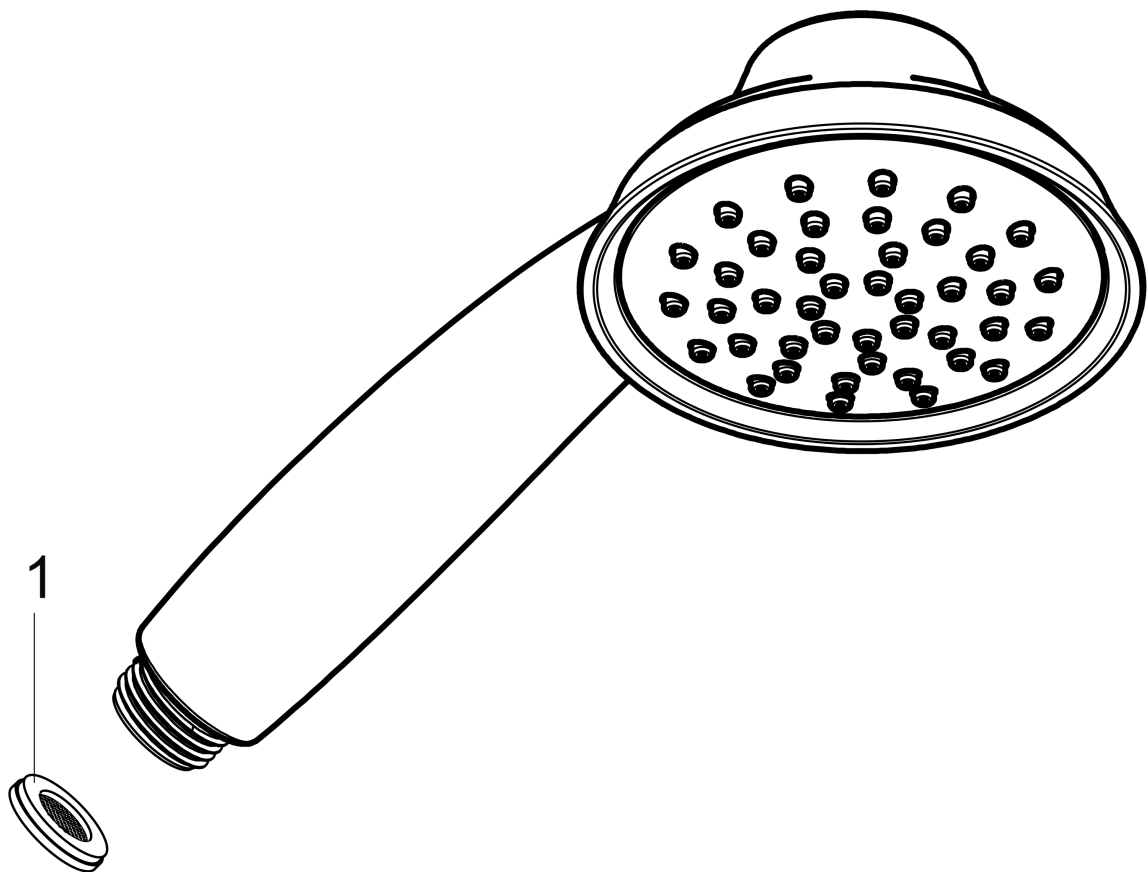

Joleena
Handshower 95 1-Jet, 1.75 GPM
 Finish: **polished nickel** Part no. : **04782830**

Description

Features

- Spray modes: Rain
- 42 spray channels
- Max. flow: 1.75 GPM (6.6 L/Min)

Item details

List Price \$ 168.00

Technology

Compliance / Sustainability

Product image

Scale drawing

Joleena
Handshower 95 1-Jet, 1.75 GPM
Finish: **polished nickel** Part no. : **04782830**

Exploded drawing

Year of production: >01/20

Joleena

Handshower 95 1-Jet, 1.75 GPM

Finish: **polished nickel** Part no. : **04782830**

Spare parts list

Year of production: >01/20

Pos.	Description	Part no.	Price	PU
1	filter packing	94246000	-	1