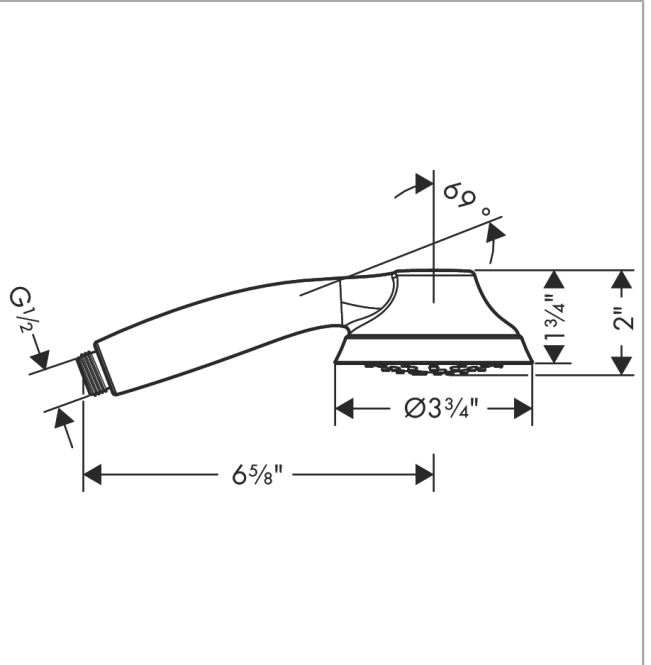

Joleena
Handshower 95 1-Jet, 1.75 GPM
 Finish: **polished nickel** Part no. : **04782830**

Description

Features

- Spray modes: Rain
- 42 spray channels
- Max. flow: 1.75 GPM (6.6 L/Min)

Item details

List Price \$ 168.00

Technology

Compliance / Sustainability

Product image

Scale drawing

Joleena
Handshower 95 1-Jet, 1.75 GPM
Finish: **polished nickel** Part no. : **04782830**

Exploded drawing

Year of production: >01/20

Joleena

Handshower 95 1-Jet, 1.75 GPM

Finish: **polished nickel** Part no. : **04782830**

Spare parts list

Year of production: >01/20

Pos.	Description	Part no.	Price	PU
1	filter packing	94246000	-	1