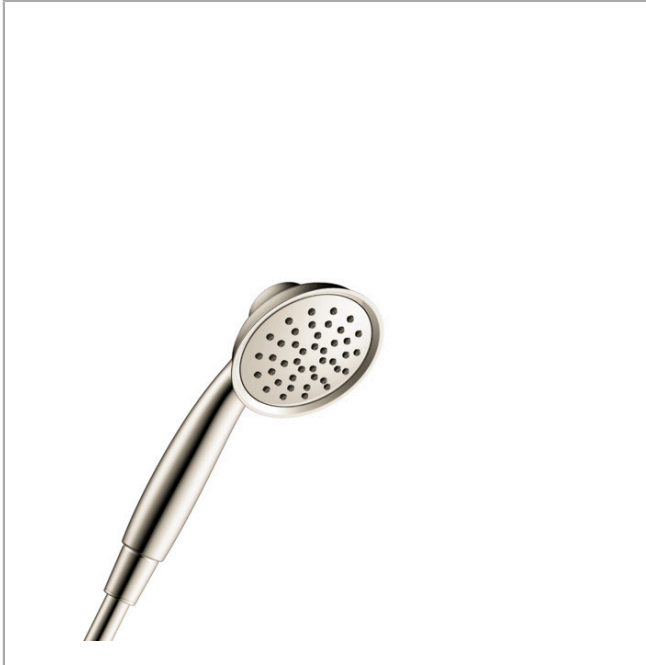

Joleena
Handshower 95 1-Jet, 1.75 GPM
 Finish: **polished nickel** Part no. : **04782830**

Description

Features

- Spray modes: Rain
- 42 spray channels
- Max. flow: 1.75 GPM (6.6 L/Min)

Item details

List Price \$ 168.00

Technology

Compliance / Sustainability

Product image

Scale drawing

Joleena
Handshower 95 1-Jet, 1.75 GPM
Finish: **polished nickel** Part no. : **04782830**

Exploded drawing

Year of production: >01/20

Joleena

Handshower 95 1-Jet, 1.75 GPM

Finish: **polished nickel** Part no. : **04782830**

Spare parts list

Year of production: >01/20

Pos.	Description	Part no.	Price	PU
1	filter packing	94246000	-	1