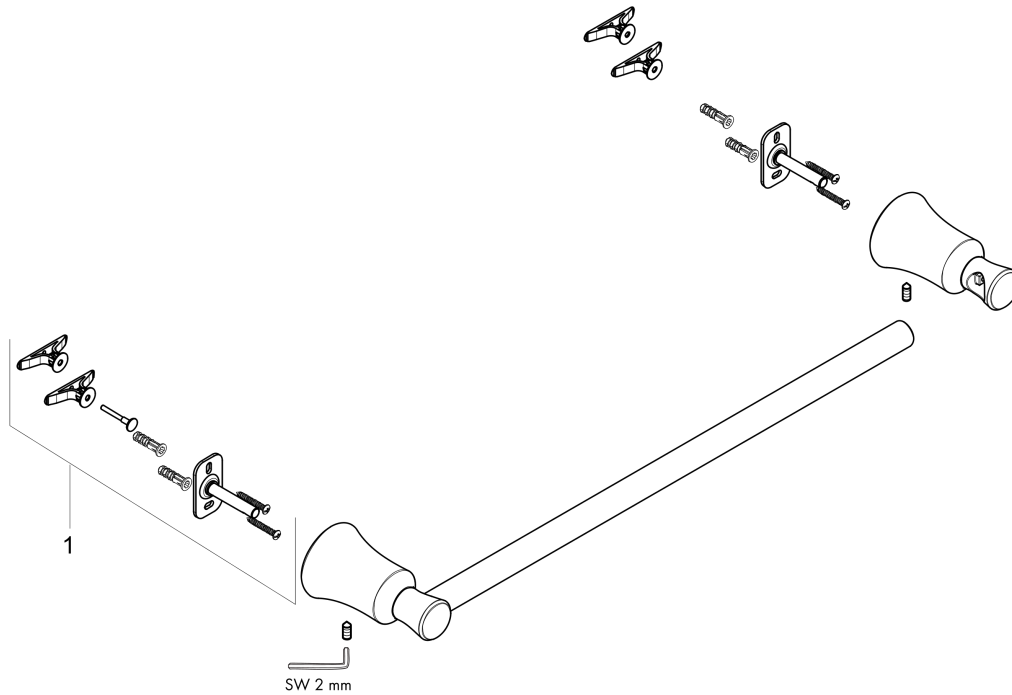

**Joleena
Towel Bar, 18"**

Finish: **chrome** Part no. : **04784000**

Description

Features

- Wall-mounted
- Metal
- Metal holder
- Fixed
- With mounting material
- Concealed fastening

Item details

List Price \$ 74.00

Compliance / Sustainability

Product image

Scale drawing

Joleena
Towel Bar, 18"
 Finish: **chrome** Part no. : **04784000**

Exploded drawing

Year of production: >09/19

Joleena
Towel Bar, 18"
 Finish: **chrome** Part no. : **04784000**

Spare parts list

Year of production: >09/19

Pos.	Description	Part no.	Price	PU
1	support element	93551000	-	1