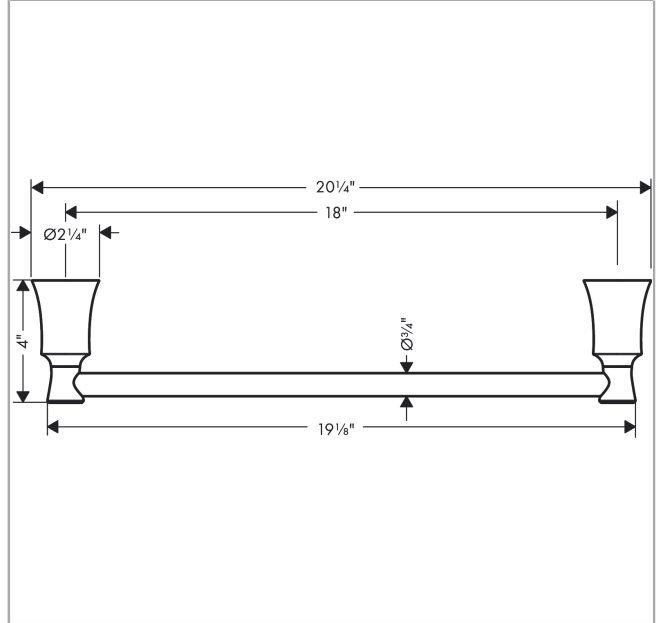

**Joleena
Towel Bar, 18"**

Finish: **chrome** Part no. : **04784000**

Description

Features

- Wall-mounted
- Metal
- Metal holder
- Fixed
- With mounting material
- Concealed fastening

Item details

List Price \$ 74.00

Compliance / Sustainability

Product image

Scale drawing

Joleena
Towel Bar, 18"
 Finish: **chrome** Part no. : **04784000**

Exploded drawing

Year of production: >09/19

Joleena
Towel Bar, 18"
 Finish: **chrome** Part no. : **04784000**

Spare parts list

Year of production: >09/19

Pos.	Description	Part no.	Price	PU
1	support element	93551000	-	1