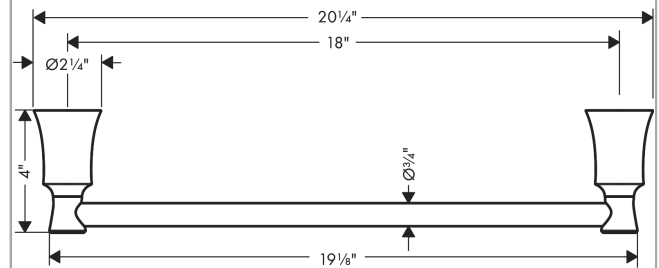

**Joleena**  
**Towel Bar, 18"**  
 Finish: **matte black** Part no. : **04784670**

**Description**

**Features**

- Wall-mounted
- Metal
- Metal holder
- Fixed
- With mounting material
- Concealed fastening

**Item details**

List Price \$ 98.00

**Compliance / Sustainability**

**Product image**

**Scale drawing**

**Joleena**  
**Towel Bar, 18"**  
Finish: **matte black** Part no. : **04784670**

Exploded drawing

Year of production: >10/19

**Joleena**  
**Towel Bar, 18"**  
 Finish: **matte black** Part no. : **04784670**

**Spare parts list**

Year of production: >10/19

Pos.	Description	Part no.	Price	PU
1	support element	93551000	-	1