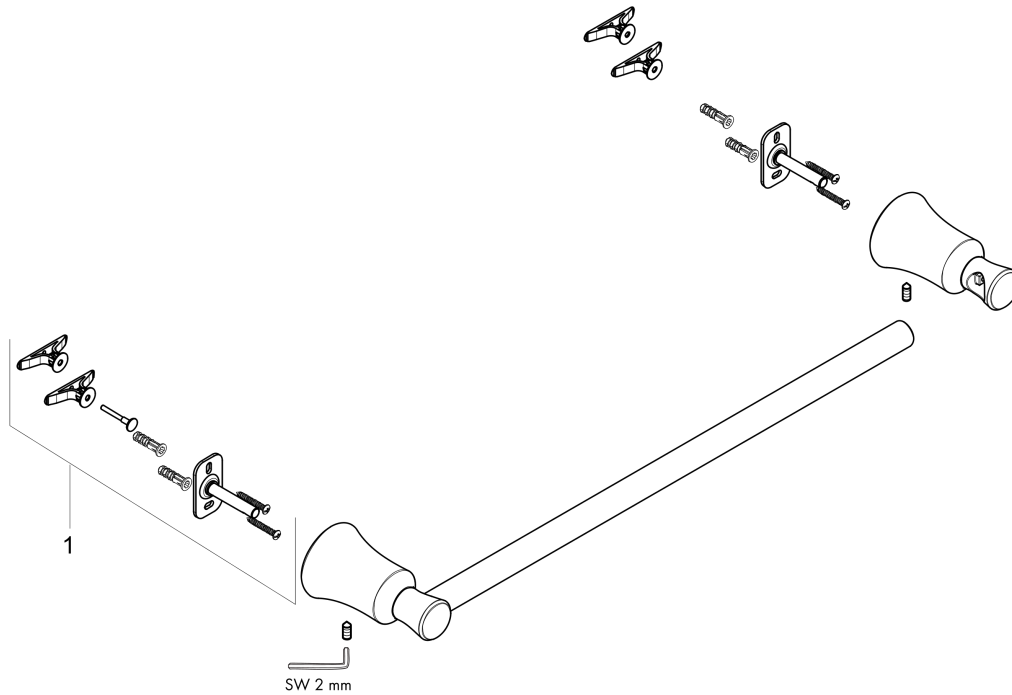

**Joleena**  
**Towel Bar, 18"**  
 Finish: **matte black** Part no. : **04784670**

**Description**

**Features**

- Wall-mounted
- Metal
- Metal holder
- Fixed
- With mounting material
- Concealed fastening

**Item details**

List Price \$ 98.00

**Compliance / Sustainability**

**Product image**

**Scale drawing**

**Joleena**  
**Towel Bar, 18"**  
Finish: **matte black** Part no. : **04784670**

Exploded drawing

Year of production: >10/19

**Joleena**  
**Towel Bar, 18"**  
 Finish: **matte black** Part no. : **04784670**

**Spare parts list**

Year of production: >10/19

Pos.	Description	Part no.	Price	PU
1	support element	93551000	-	1